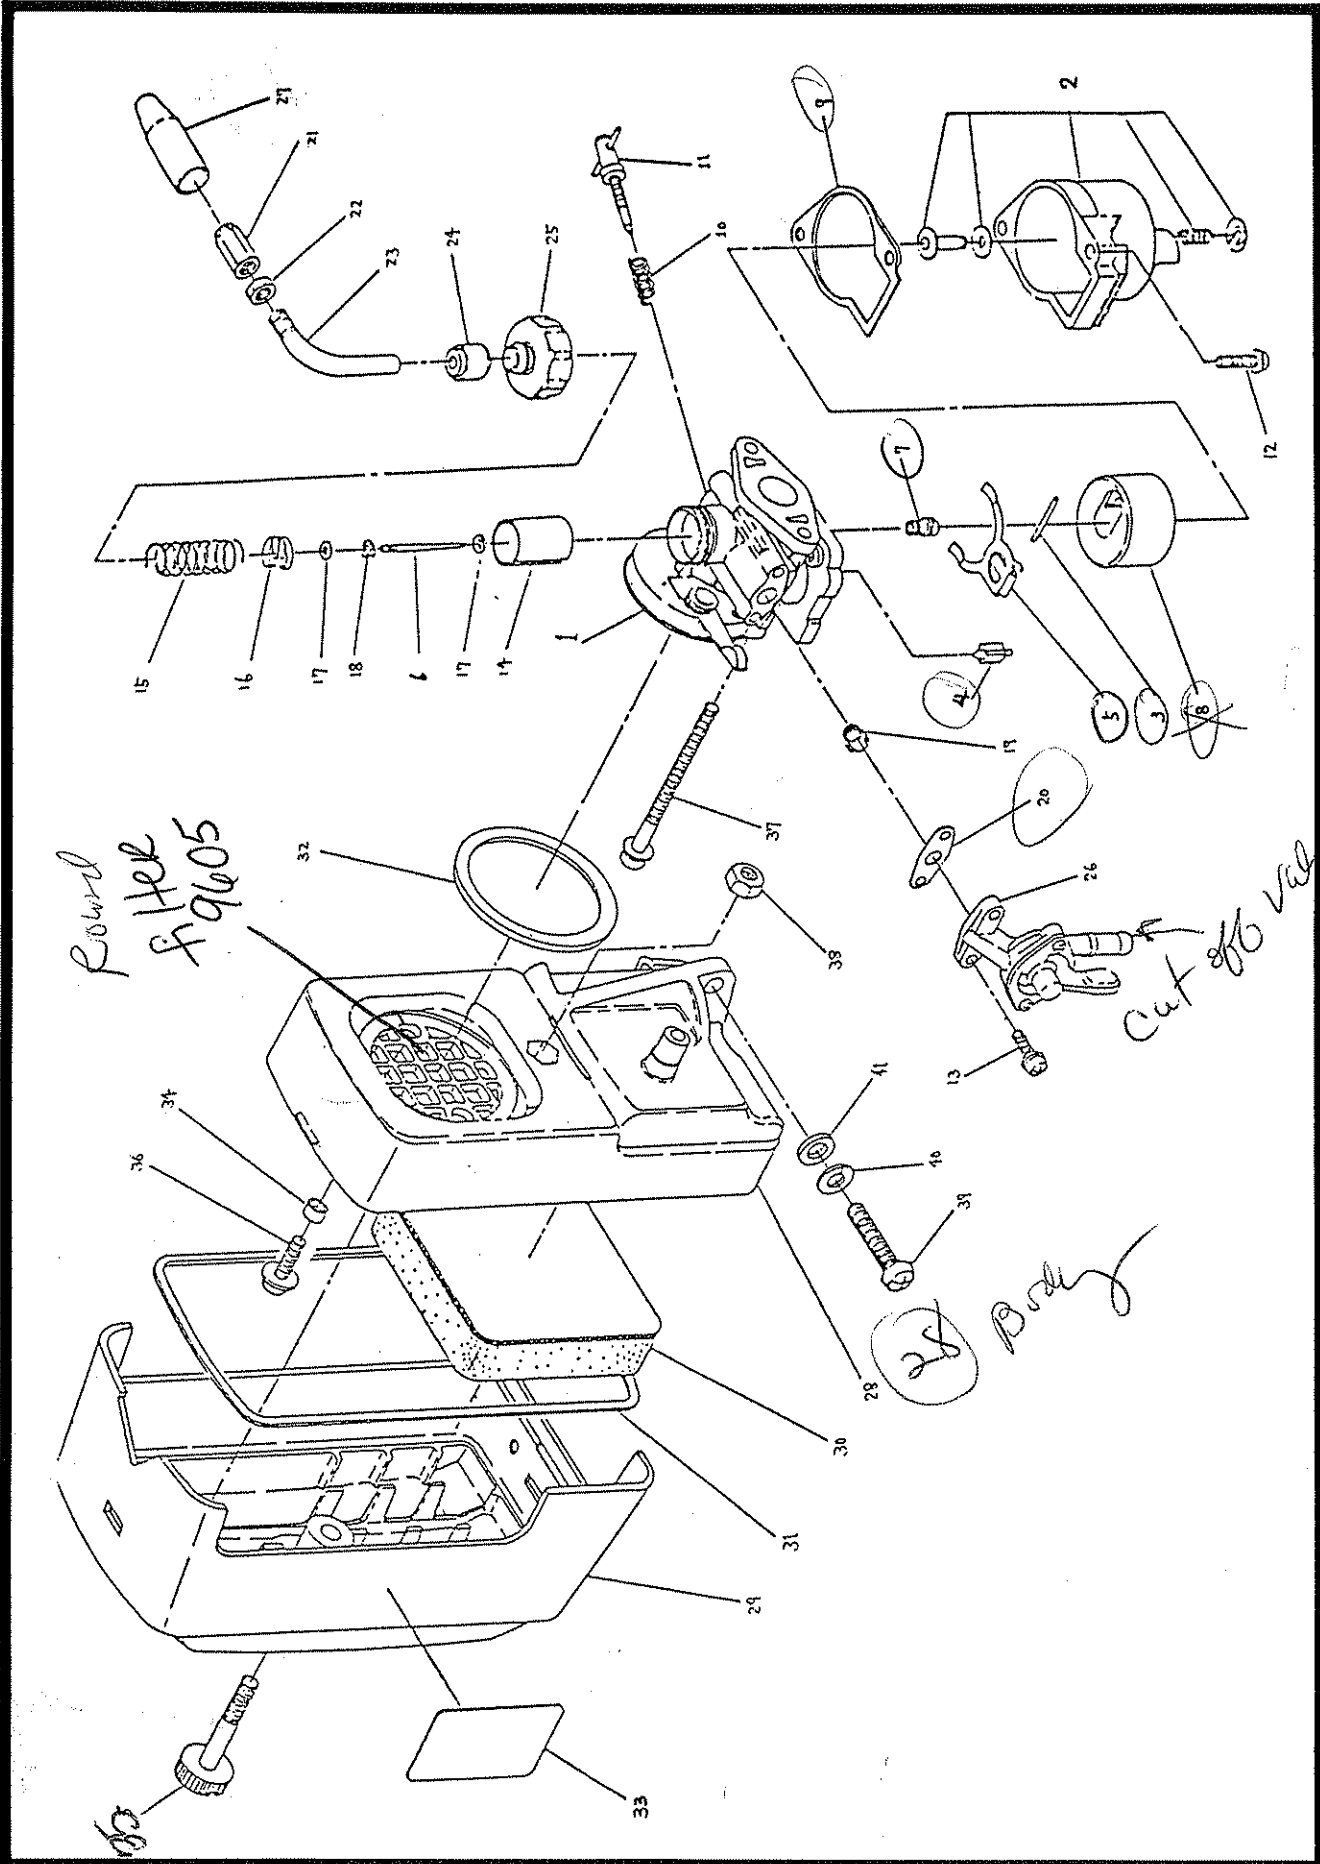

Carburetor

FL411

Carburetor

FL411

Ref. No.	Mfg.'s No.	Part Name	Our Part No.	Qty.	Ref. No.	Mfg.'s No.	Part Name	Our Part No.	Qty.
1	5416003000	Carburetor compl. (incl. 2-27)	3623	1	40	0203 06998 0	Spring washer (SUS)	4471	1
2	5326001010	Float chamber body	3624	1	41	0200 06993 0	Washer (SUS)	4468	1
3	5306009160	Float pin	1317	1					
4	5306009150	Needle ass'y ✓	4051	1					
5	5306009230	Float arm	4052	1					
6	5306009410	Jet needle ✓	3625	1					
7	5416003010	Main jet (#85) ✓	3626	1					
8	5306009020	Float	4054	1					
9	5306009220	Gasket 1318	4053	1					
10	5416001110	Spring	3627	1					
11	5326001110	Adjusting screw	3628	1					
12	5306009510	Screw	4060	2					
13	8046001530	Screw	1333	2					
14	5416003020	Piston valve (#1.0)	3629	1					
15	5306009240	Spring	1307	1					
16	5306009120	Spring seat	1306	1					
17	5416001040	Packing	3630	2					
18	5306009450	E-ring	1305	1					
19	5306009050	Filter	3631	1					
20	5306009210	Gasket ✓	4061	1					
21	5306009310	Cable adjuster	1312	1					
22	5306009460	Nut	4049	1					
23	5306009340	Cable guide	4048	1					
24	5306009250	Cap	4047	1					
25	5306009260	Top	4046	1					
26	5326001050	Cock body ass'y	3632	1					
27	5416001010	Cap	3633	1					
28	5413501300	Cleaner body	3634	1					
29	5413501500	Cleaner cover	3635	1					
30	5413501600	Element <i>Square Filter</i>	3636	1					
31	5413502600	Packing	3637	1					
32	5413503100	Packing	3638	1					
33	5419500100	Label	3639	1					
34	0230 05999 0	Spacer 4743	3640	2					
35	5413501900	Bolt (cleaner)	3641	1					
36	00434 0516 0	Screw ass'y (M5×16)	3642	2					
37	00436 0565 0	Screw ass'y (M5×65)	3643	2					
38	0170 06996 0	Nut	3644	1					
39	0140 06998 0	Screw (M6×20 SUS) 4478	4479	1