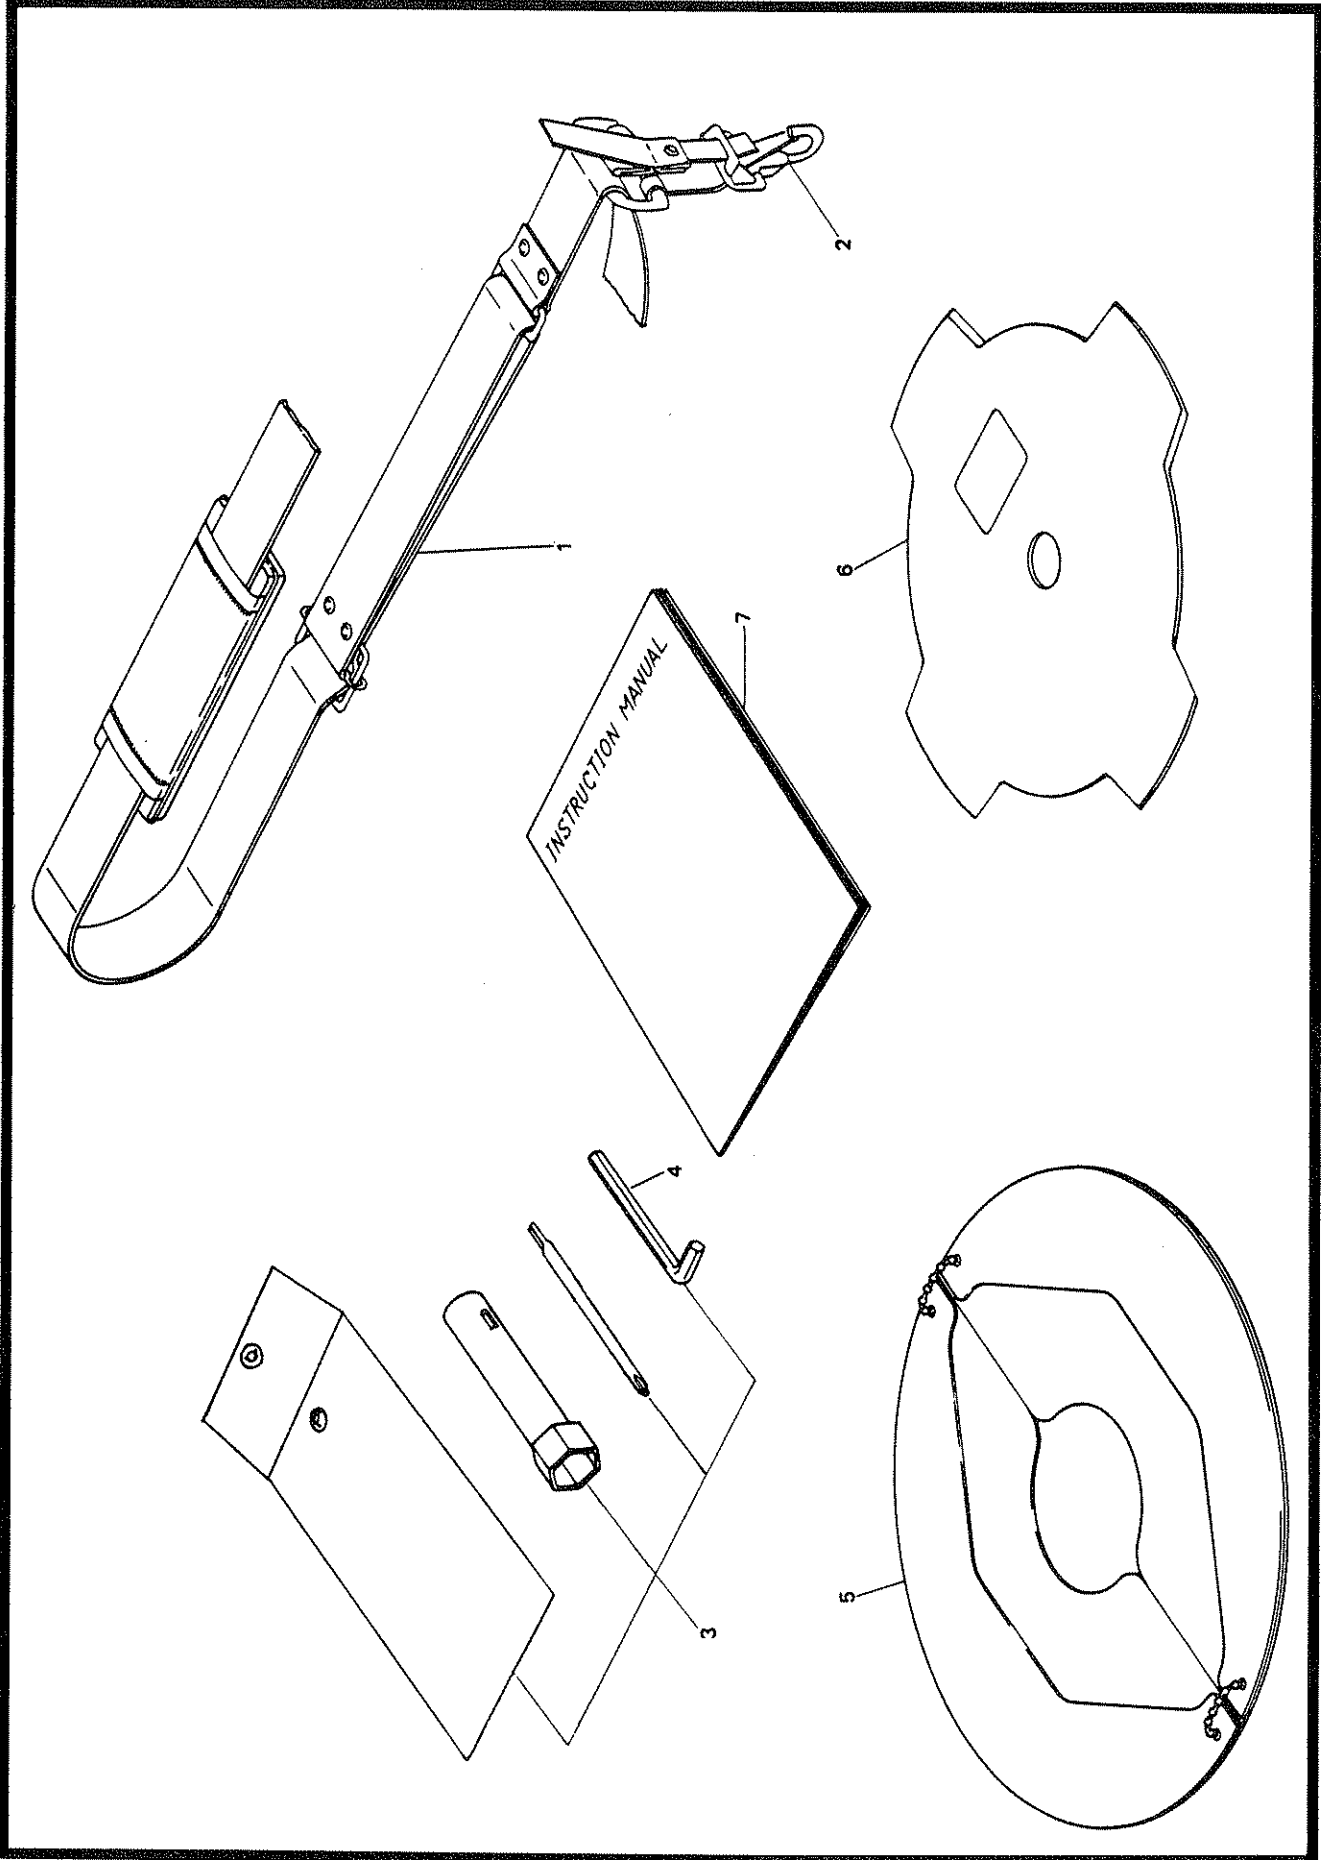

Carburetor

NB211

Ref. No.	Mfg.'s No.	Part Name	Our Part No.	Qty.	Ref. No.	Mfg.'s No.	Part Name	Our Part No.	Qty.
1	EC02E-0620	Carburetor compl. (incl. 2-25)	6198	1					
2	34-514	Valve assembly throttle	6199	1					
3	JS5116	Body assembly pump	6200	1					
4	92-285	Gasket pump	6201	1					
5	95-99	Diaphragm pump	6203	1					
6	157-280	Plate pump	6204	1					
7	92-257	Gasket plate	6205	1					
8	92-146	Gasket metaling diaphragm	3166	1					
9	95-526	Diaphragm assembly metaling	3171	1					
10	21-158	Cover metalling diaphragm	3206	1					
11	122-211	Sleeve-mounting	6206	2					
12	16-103	Ring packing	6207	1					
13	140-33	Screen inlet	6208	1					
14	112-186	Jet	6209	1					
15	16-104	O-ring	6210	1					
16	16-71	Ring spring	6211	1					
17	136-90	Washer	6212	1					
18	52-30	Swivel	6213	1					
19	167-91	Bracket idle adjust	6214	1					
20	134-57	Nut cable adjust	6215	1					
21	96-304	Screw cable adjust	3120	1					
22	98-322	Spring idle adjust	6216	1					
23	96-314	Screw idle adjust	6217	1					
24	96-323	Screw color throttle	6218	2					
25	96-325	Screw pump cover	6219	4					
26	EC02E-3123	Wire holder	6220	1					
27	EC02E-3104B	Air cleaner plate	6221	1					
28	EC02E-3108	Spacer	6222	2					
29	EC02E-3140	Choke lever	6223	1					
30	EC02E-3114A	Rubber seat	6224	1					
31	EC01A-3072	Prevent plate	1625	1					
32	EC02E-3120	Element	6225	1					
33	EC02E-3105A	Air cleaner cap	6226	1					
34	00436 0512 0	Screw assembly	6227	1					
35	00217 0500 0	Nut	1112	1					
36	00431 0555 0	Screw assembly	4261	2