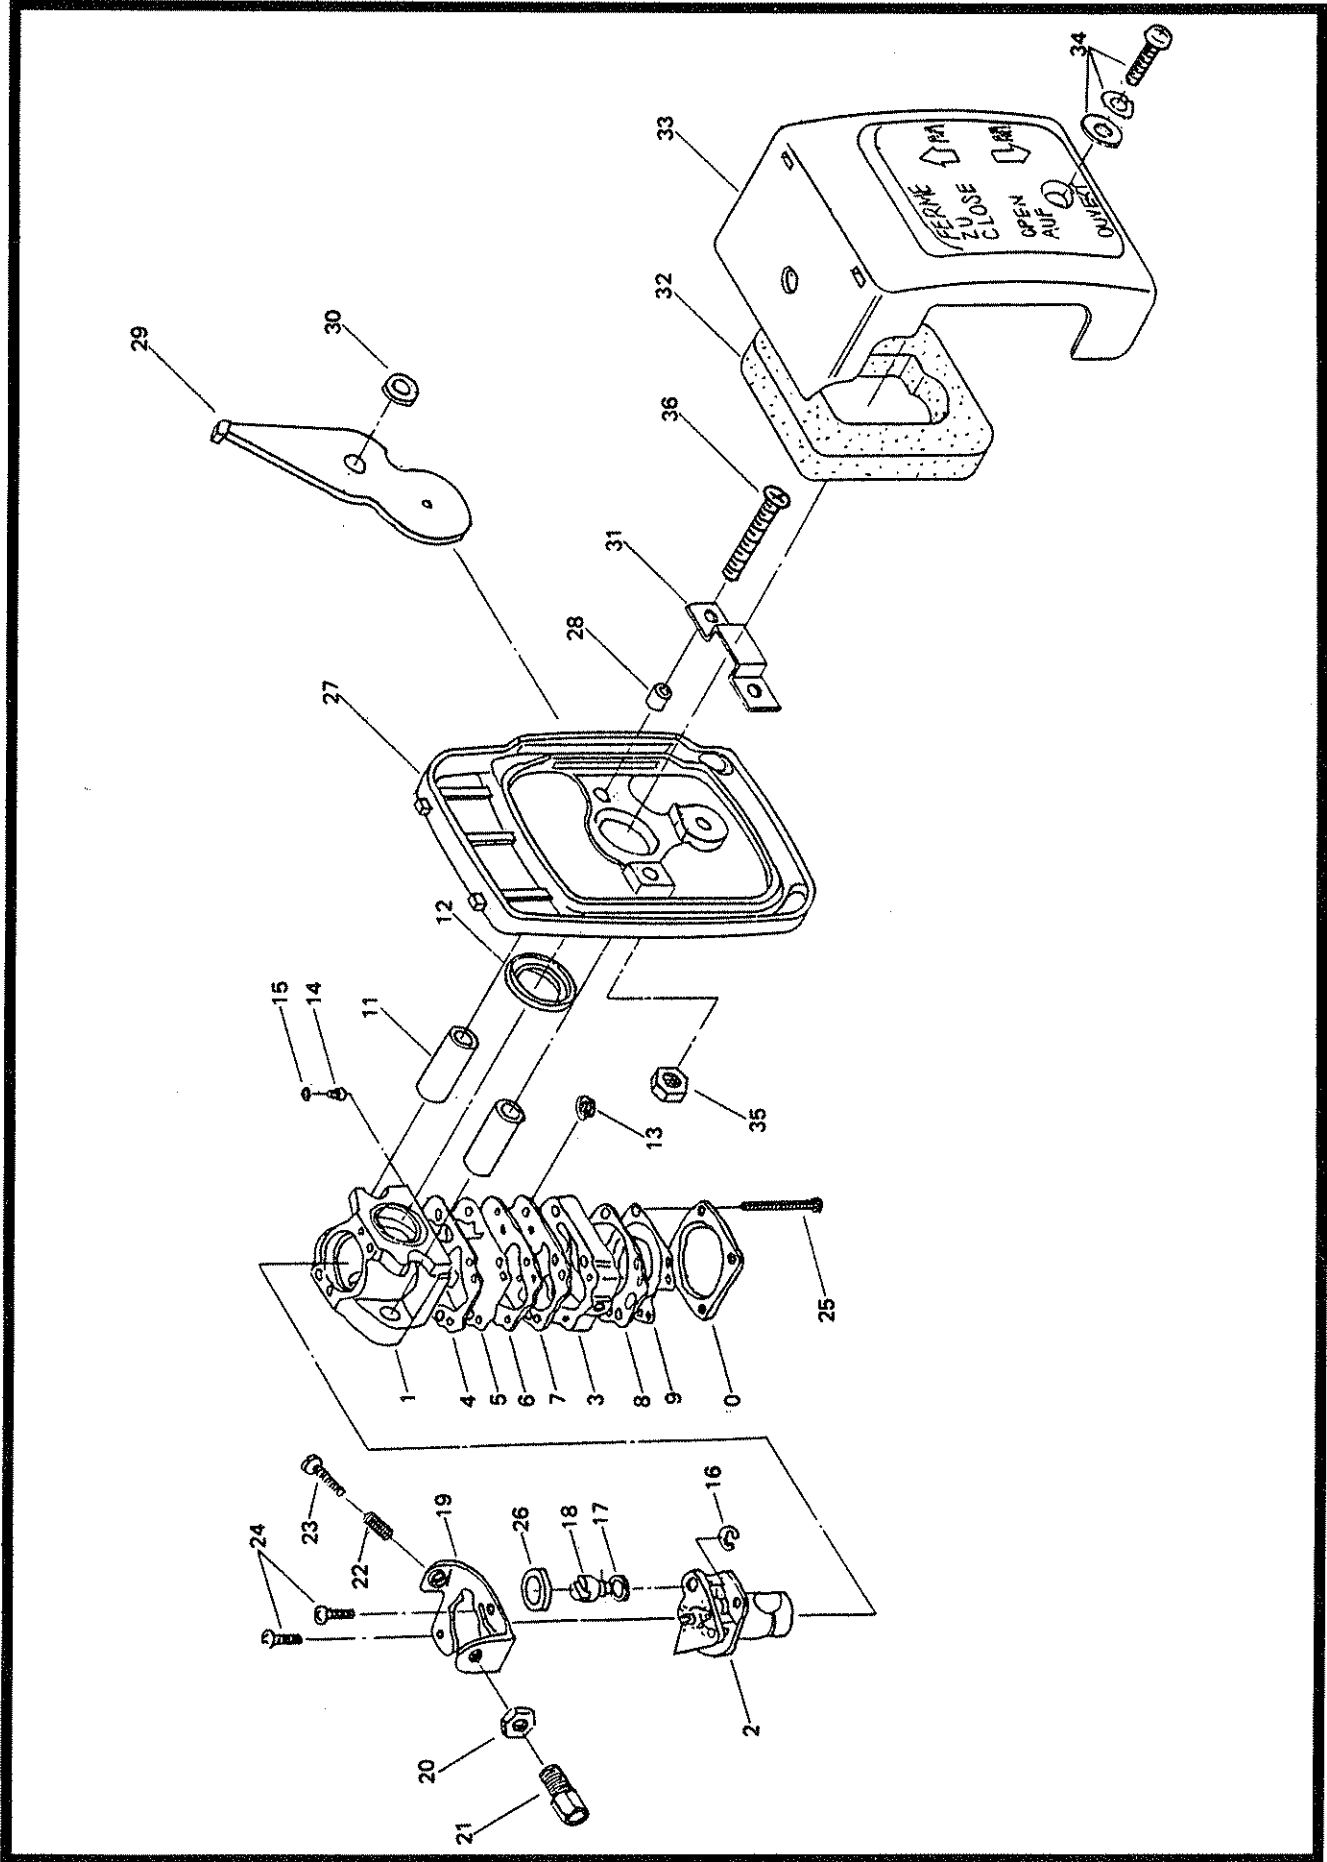

Carburetor

NB211

Ref. No.	Mfg.'s No.	Part Name	Our Part No.	Qty.	Ref. No.	Mfg.'s No.	Part Name	Our Part No.	Qty.
1	EC02E-0620	Carburetor compl. (incl. 2-25)	6198	1					
2	34-514	Valve assembly throttle	6199	1					
3	JS5116	Body assembly pump	6200	1					
4	92-285	Gasket pump	6201	1					
5	95-99	Diaphragm pump	6203	1					
6	157-280	Plate pump	6204	1					
7	92-257	Gasket plate	6205	1					
8	92-146	Gasket metaling diaphragm	3166	1					
9	95-526	Diaphragm assembly metaling	3171	1					
10	21-158	Cover metalling diaphragm	3206	1					
11	122-211	Sleeve-mounting	6206	2					
12	16-103	Ring packing	6207	1					
13	140-33	Screen inlet	6208	1					
14	112-186	Jet	6209	1					
15	16-104	O-ring	6210	1					
16	16-71	Ring spring	6211	1					
17	136-90	Washer	6212	1					
18	52-30	Swivel	6213	1					
19	167-91	Bracket idle adjust	6214	1					
20	134-57	Nut cable adjust	6215	1					
21	96-304	Screw cable adjust	3120	1					
22	98-322	Spring idle adjust	6216	1					
23	96-314	Screw idle adjust	6217	1					
24	96-323	Screw color throttle	6218	2					
25	96-325	Screw pump cover	6219	4					
26	EC02E-3123	Wire holder	6220	1					
27	EC02E-3104B	Air cleaner plate	6221	1					
28	EC02E-3108	Spacer	6222	2					
29	EC02E-3140	Choke lever	6223	1					
30	EC02E-3114A	Rubber seat	6224	1					
31	EC01A-3072	Prevent plate	1625	1					
32	EC02E-3120	Element	6225	1					
33	EC02E-3105A	Air cleaner cap	6226	1					
34	00436 0512 0	Screw assembly	6227	1					
35	00217 0500 0	Nut	1112	1					
36	00431 0555 0	Screw assembly	4261	2