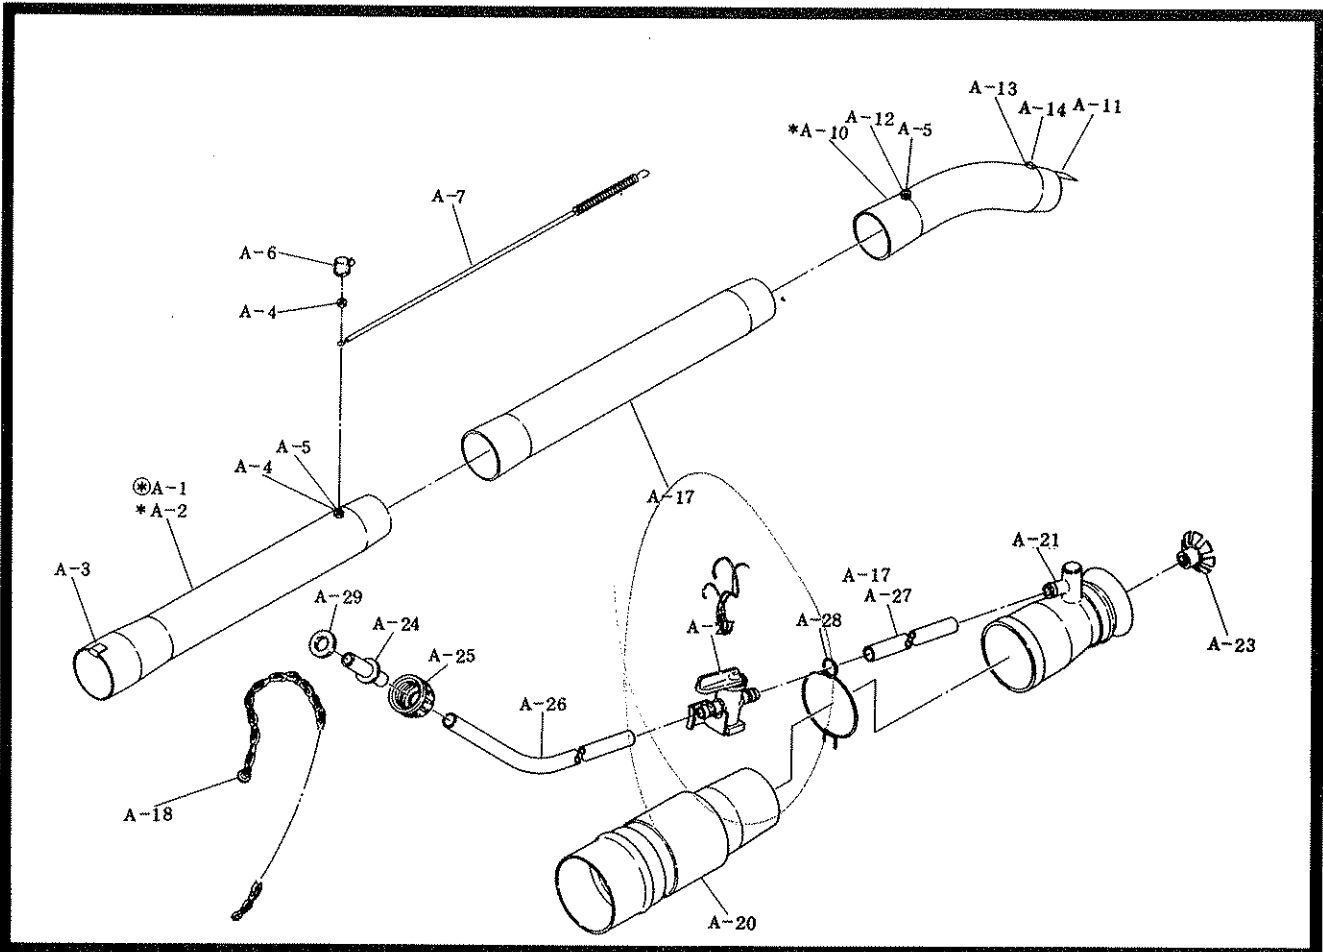

Carburetor

NF40

Ref. No.	Mfg.'s No.	Part Name	Our Part No.	Qty.	Ref. No.	Mfg.'s No.	Part Name	Our Part No.	Qty.
1	EC04-0682	Carburetor complete (incl. 2-31)	7045	1					
2	CK/31	Cock body assembly	4043	1					
3	H2-832-16001	Piston valve #1.0	4518	1					
4	J8-3N05	Jet needle	7047	1					
5	MD14/40	E-ring	1305	1					
6	VM14c1/38b	Spring seat	1306	1					
7	VM15/24A	Spring	1307	1					
8	VM16/200	Top	4046	1					
9	VM12/43	Cap	4047	1					
10	MD13/44	Cable guide	4048	1					
11	M21/15	Cable adjuster lock nut	4049	1					
12	VM24/148	Cable adjuster	1312	1					
13	N102-221	Main jet #77.5	4050	1					
14	VM15/173	Needle assembly	4051	1					
15	VM15/353	Float arm	4052	1					
16	VM15/264	Float pin	1317	1					
17	VM15/351	Gasket	4053	1					
18	VM13/139	Float	4054	1					
19	VM13/188	Float chamber body	7048	1					
20	EC03-S0010	Guide screw assembly	4056	1					
21	VM13/68A	O-ring	1323	1					
22	VM13/211	Clip	4057	1					
23	B2=0630	Bolt	1325	1					
24	B34/83	Washer	1326	1					
25	VM13/215	Nut	7049	1					
26	VM15/331	Spring	7050	1					
27	VM18/164A	Throttle stop screw	7051	1					
28	CW2=0416	Spring washer cross screw	4060	2					
29	VM15/348	Gasket	4061	1					
30	VM13/210	Filter	4062	1					
31	CW2=0414	Spring washer cross screw	1333	1					
32	EC04-0335B	Air cleaner assembly (incl. 33, 35, 36)	7052	2					
33	0736 36998 0	Label	7053	1					
34	00436 0410 0	Screw assembly M4x10	4065	4					
35	EC04-3304A	Air cleaner cap	4518	1					
36	EC04-3305	Element	7054	2					