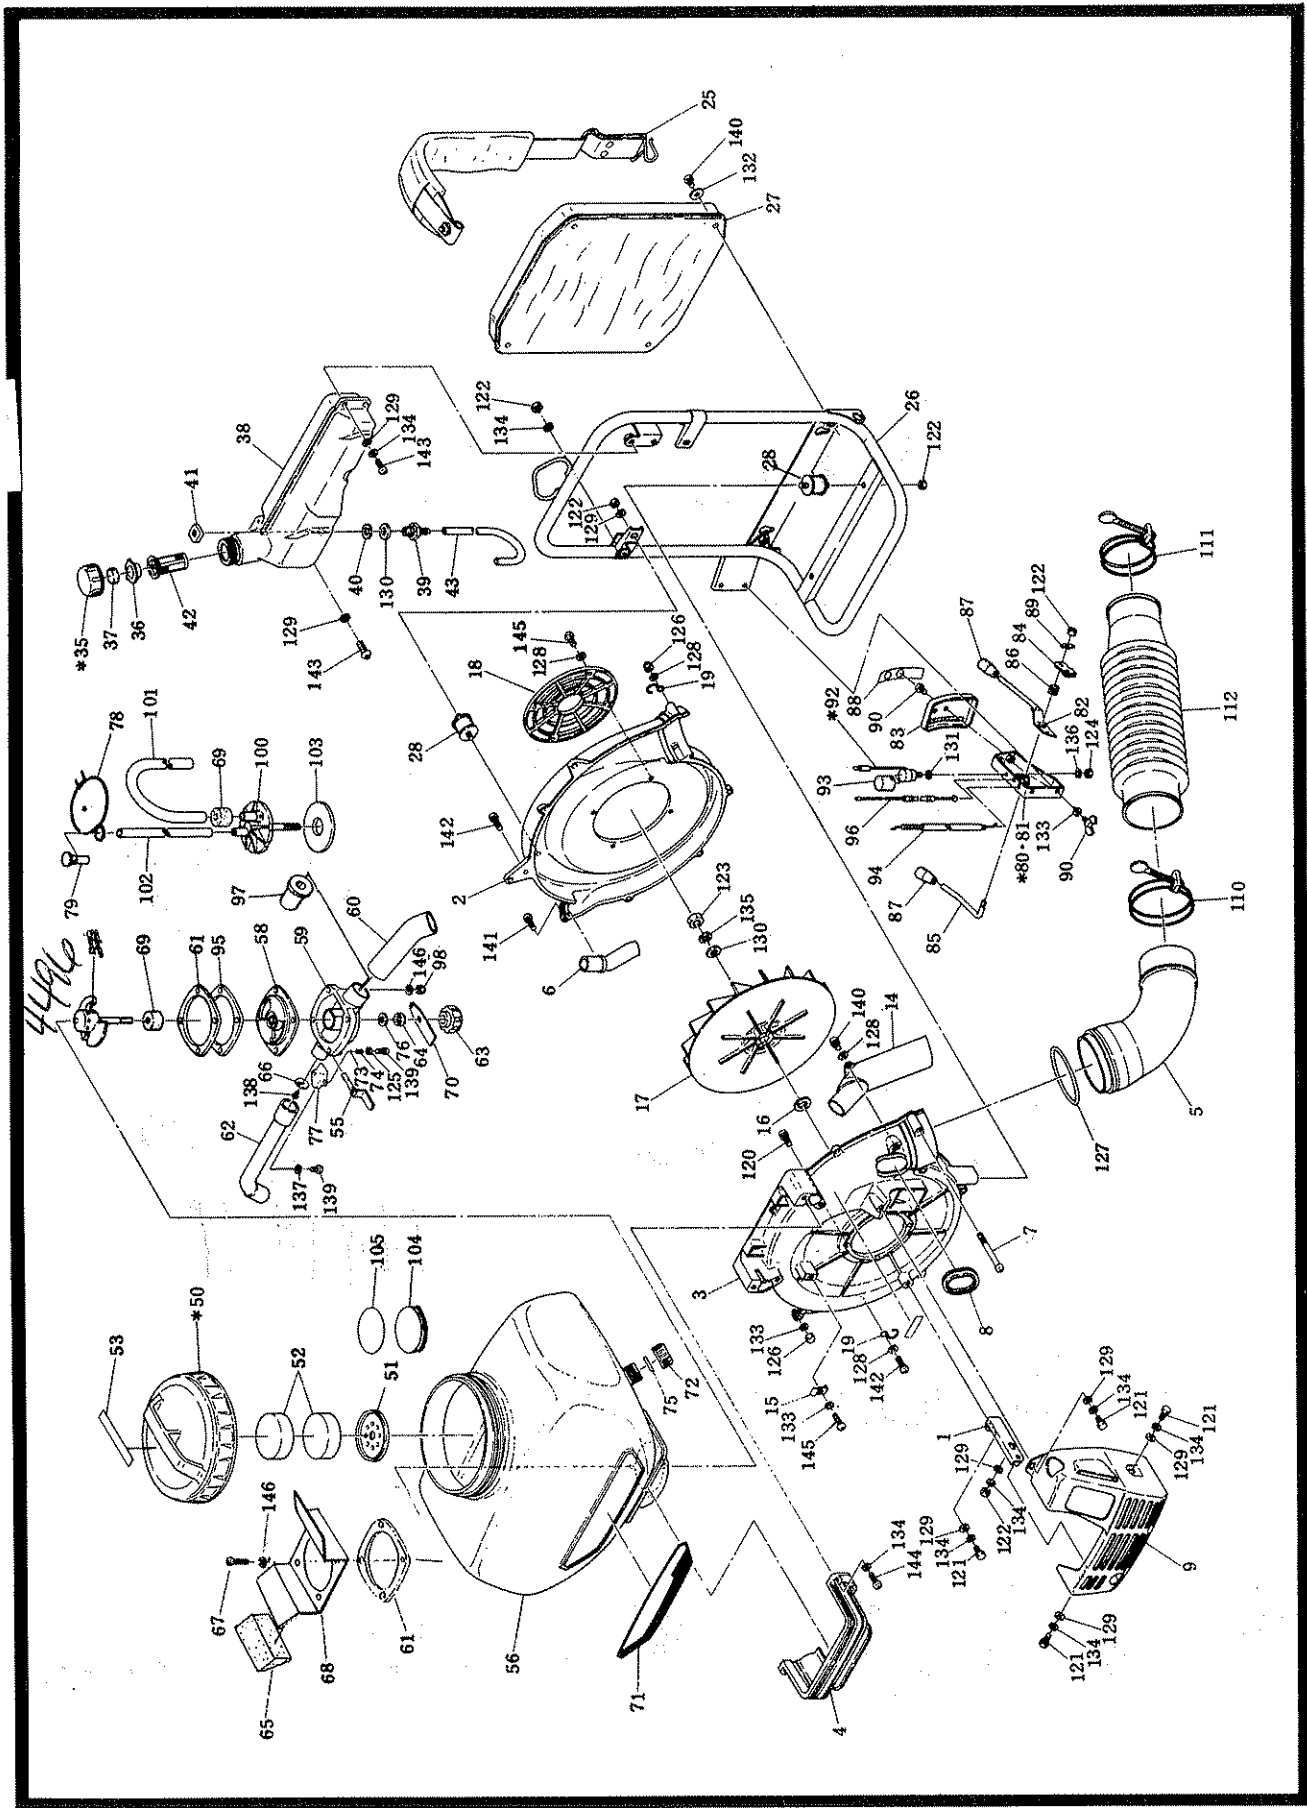

Machine Body

NF40

Ref. No.	Mfg.'s No.	Part Name	Our Part No.	Qty.	Ref. No.	Mfg.'s No.	Part Name	Our Part No.	Qty.
1	NF04S-0150A	Muffler setting plate ass'y.	7000	1	59	NF04S-4105C	Quantity-control plate cap	4414	1
2	NF04S-1101	Volute case (front)	7001	1	60	NF04S-4106B	Pipe	4415	1
3	NF04S-1102	Volute case (rear)	7002	1	61	NF04S-4109A	Quantity-control plate packing	4416	2
4	NF04S-1103	Tank holder	4386	1	62	NF04S-4110A	Blower pipe	4417	1
5	NF04S-1104E	Bend pipe	7003	1	63	NF04S-4111A	Knob nut	4418	1
6	NF04S-1105B	Blower pipe joint (A)	4387	1	64	NF04S-4112A	Seal rubber	4419	1
7	FH04S-1106	Screw (5×67)	4388	2	65	NF40-4102A	Clumping plate packing	4420	2
8	NF04S-1108A	Grommet	4389	1	66	NF04S-4114	Addition valve	4421	1
9	NF04S-1109B	Engine cover	7005	1	66	NF04S-4115A	Addition valve	4422	1
14	NF04S-4107A	Exhaust pipe	4390	1	67	NF04S-4118/1B	Screw (6×26)	4423	4
15	NF04S-5101A	Wire clamp plate	4391	1	68	NF40-4101	Clamping plate	4424	1
16	NF04S-1114	Impeller spacer	7006	1	69	NF04S-4121A	Guard	4425	2
17	NF31-119/1	Impeller	7009	1	70	NF04S-5102C	Arm plate	4426	1
18	NF04S-1115	Blower duster cover	7007	1	71	NF04S-9106	Label	4427	1
19	NF11-311	Distributing pipe fixture	4392	2	72	NF04S-4129	Cap	4428	1
25	FH04-S0077	Shoulder band set	4393	1	73	NF12-627	Ball	4429	1
25	NF40-0052	Shoulder band set	4394	1	74	NF12-628B	Spring (for addition lever)	4430	1
26	NF04S-0201F	Frame complete	4395	1	75	RS02B-4113	Packing (plug)	4431	1
27	NF40-0201	Shoulder pad complete	7012	1	76	0200 08989 1	Washer M8	4432	1
28	NF40-2101A	Vibration-proof rubber	4396	4	77	NF04S-4122	Plate	4433	1
35	NF40-0301	Fuel tank cap complete (incl. 36, 37)	4397	1	78	NF40-6101A	Joint snap ring	4434	1
36	NF11-129/2	Fuel tank cap partition plate	4398	1	79	NF04S-4116A	Compression pipe joint	4435	1
37	0641 20999 0	Fuel filter	4399	1	80	FH04-S0090A	Lever complete (incl. 81-89, 122, 140)	4436	1
38	NF04-301A	Fuel tank	4400	1	81	FH04-5018B	Lever bracket complete	4437	1
39	NF04S-0350	Nipple assembly	4401	1	82	FH04-5019A	Quantity-control lever complete	4438	1
40	KN22-321	Fuel cock packing	4402	1	83	FH04-5116	Gauge plate	4439	1
41	0186 09999 1	Nut M10 OF21-119	4403	1	84	FH04-5117	Throttle lever (A)	4440	1
42	0641 27999 0	Fuel filter NF32-118	4404	1	85	FH04-5118	Throttle lever (B)	4441	1
43	NF04S-3101/1	Fuel pipe	7015	1	86	FH04-5119	Spring	4442	1
50	NF40-0402	Mist tank cap complete (incl. 51-53)	4405	1	87	FH04-5120	Knob	4443	2
51	NF30-4101	Element support plate	4406	1	88	NF04S-9104	Label	4444	1
52	NF32-259	Element	4407	2	89	FH04-5123	Rock washer	4445	1
53	NF40-9120	Label	4408	1	90	0140 05995 0	Wing bolt NF04S-5103	4446	2
55	NF04S-0450A	Addition lever assembly	4409	1	92	FH03-S0020	Stop button complete (incl. 93)	4447	1
56	NF04S-4101D	Mist tank	4410	1	93	FH04-5114	Dust cap	4448	1
57	NF04S-4120C	Big type mist tank	4411	1	94	NF04S-0501/1	Quantity-control wire comp.	4449	1
58	NF04S-4103/3A	Quantity-control plate	4412	1	95	NF40-4104	Quantity-control plate packing (lower)	4450	1
58	NF04S-4104/1B	Quantity-control plate supporter	4413	1	96	FH04-5020A	Throttle wire complete	4451	1