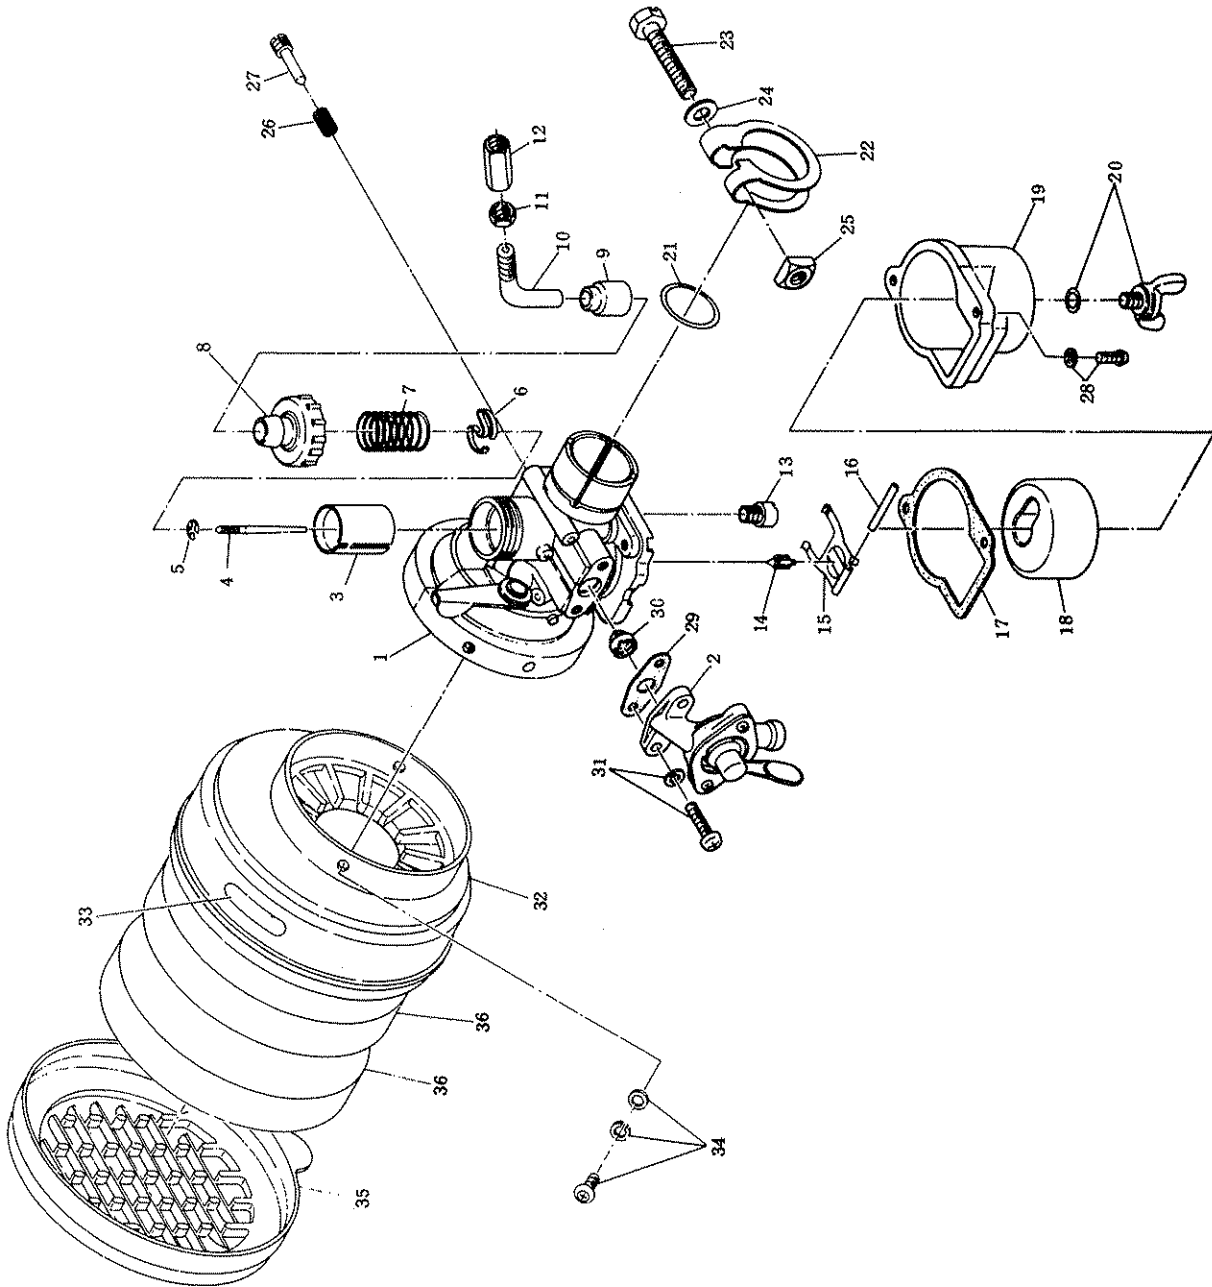

Carburetor

NF40

Ref. No.	Mfg.'s No.	Part Name	Our Part No.	Qty.	Ref. No.	Mfg.'s No.	Part Name	Our Part No.	Qty.
1	EC04-0682	Carburetor complete (incl. 2-31)	7045	1					
2	CK/31	Cock body assembly	4043	1					
3	H2-832-16001	Piston valve #1.0	4518	1					
4	J8-3N05	Jet needle	7047	1					
5	MD14/40	E-ring	1305	1					
6	VM14c1/38b	Spring seat	1306	1					
7	VM15/24A	Spring	1307	1					
8	VM16/200	Top	4046	1					
9	VM12/43	Cap	4047	1					
10	MD13/44	Cable guide	4048	1					
11	M21/15	Cable adjuster lock nut	4049	1					
12	VM24/148	Cable adjuster	1312	1					
13	N102-221	Main jet #77.5	4050	1					
14	VM15/173	Needle assembly	4051	1					
15	VM15/353	Float arm	4052	1					
16	VM15/264	Float pin	1317	1					
17	VM15/351	Gasket	4053	1					
18	VM13/139	Float	4054	1					
19	VM13/188	Float chamber body	7048	1					
20	EC03-S0010	Guide screw assembly	4056	1					
21	VM13/68A	O-ring	1323	1					
22	VM13/211	Clip	4057	1					
23	B2=0630	Bolt	1325	1					
24	B34/83	Washer	1326	1					
25	VM13/215	Nut	7049	1					
26	VM15/331	Spring	7050	1					
27	VM18/164A	Throttle stop screw	7051	1					
28	CW2=0416	Spring washer cross screw	4060	2					
29	VM15/348	Gasket	4061	1					
30	VM13/210	Filter	4062	1					
31	CW2=0414	Spring washer cross screw	1333	1					
32	EC04-0335B	Air cleaner assembly (incl. 33, 35, 36)	7052	2					
33	0736 36998 0	Label	7053	1					
34	00436 0410 0	Screw assembly M4x10	4065	4					
35	EC04-3304A	Air cleaner cap	4518	1					
36	EC04-3305	Element	7054	2					