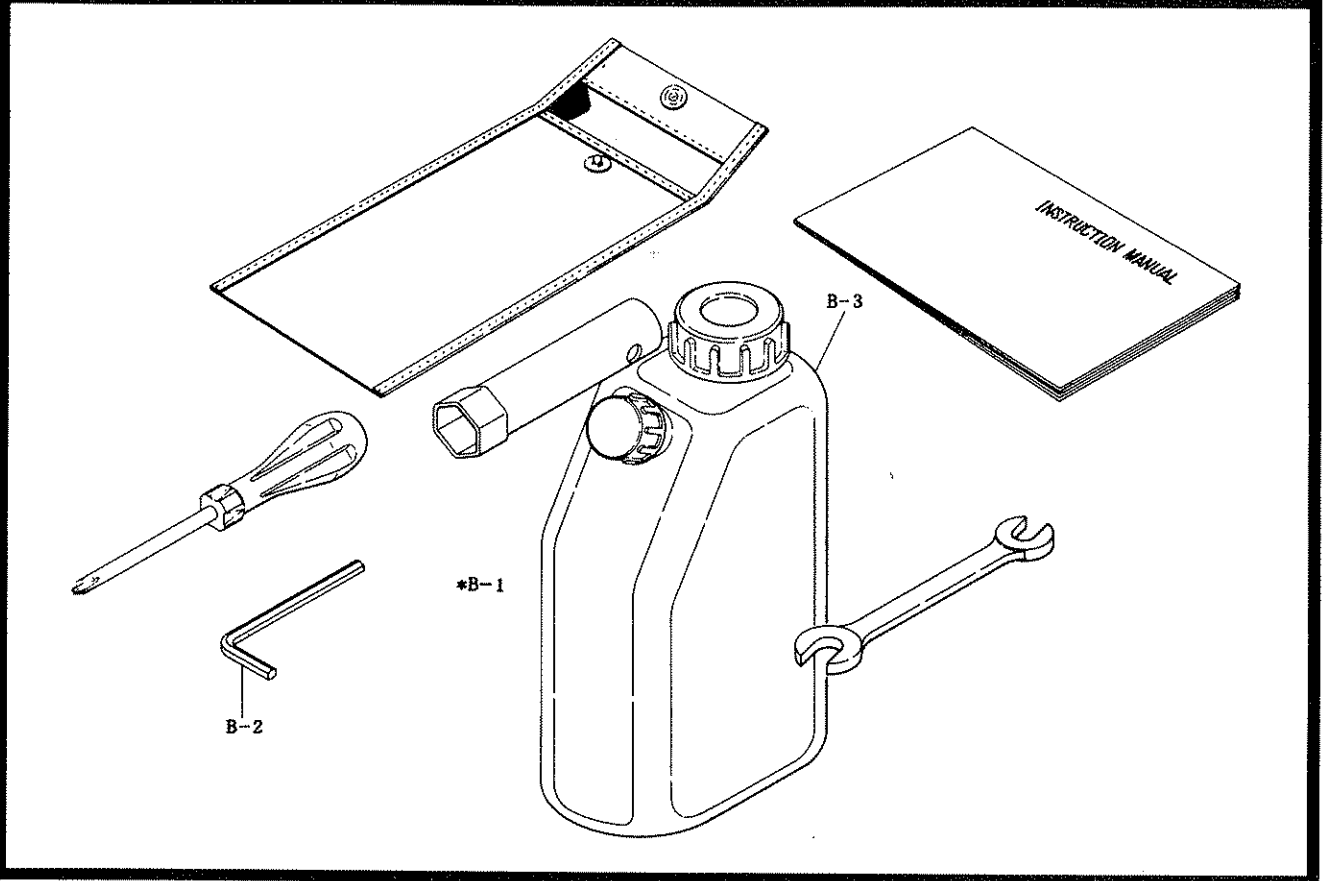

Carburetor

NF40

Ref. No.	Mfg.'s No.	Part Name	Our Part No.	Qty.	Ref. No.	Mfg.'s No.	Part Name	Our Part No.	Qty.
1	EC04-0682	Carburetor complete (incl. 2-31)	7045	1					
2	CK/31	Cock body assembly	4043	1					
3	H2-832-16001	Piston valve #1.0	4518	1					
4	J8-3N05	Jet needle	7047	1					
5	MD14/40	E-ring	1305	1					
6	VM14c1/38b	Spring seat	1306	1					
7	VM15/24A	Spring	1307	1					
8	VM16/200	Top	4046	1					
9	VM12/43	Cap	4047	1					
10	MD13/44	Cable guide	4048	1					
11	M21/15	Cable adjuster lock nut	4049	1					
12	VM24/148	Cable adjuster	1312	1					
13	N102-221	Main jet #77.5	4050	1					
14	VM15/173	Needle assembly	4051	1					
15	VM15/353	Float arm	4052	1					
16	VM15/264	Float pin	1317	1					
17	VM15/351	Gasket	4053	1					
18	VM13/139	Float	4054	1					
19	VM13/188	Float chamber body	7048	1					
20	EC03-S0010	Guide screw assembly	4056	1					
21	VM13/68A	O-ring	1323	1					
22	VM13/211	Clip	4057	1					
23	B2=0630	Bolt	1325	1					
24	B34/83	Washer	1326	1					
25	VM13/215	Nut	7049	1					
26	VM15/331	Spring	7050	1					
27	VM18/164A	Throttle stop screw	7051	1					
28	CW2=0416	Spring washer cross screw	4060	2					
29	VM15/348	Gasket	4061	1					
30	VM13/210	Filter	4062	1					
31	CW2=0414	Spring washer cross screw	1333	1					
32	EC04-0335B	Air cleaner assembly (incl. 33, 35, 36)	7052	2					
33	0736 36998 0	Label	7053	1					
34	00436 0410 0	Screw assembly M4x10	4065	4					
35	EC04-3304A	Air cleaner cap	4518	1					
36	EC04-3305	Element	7054	2					