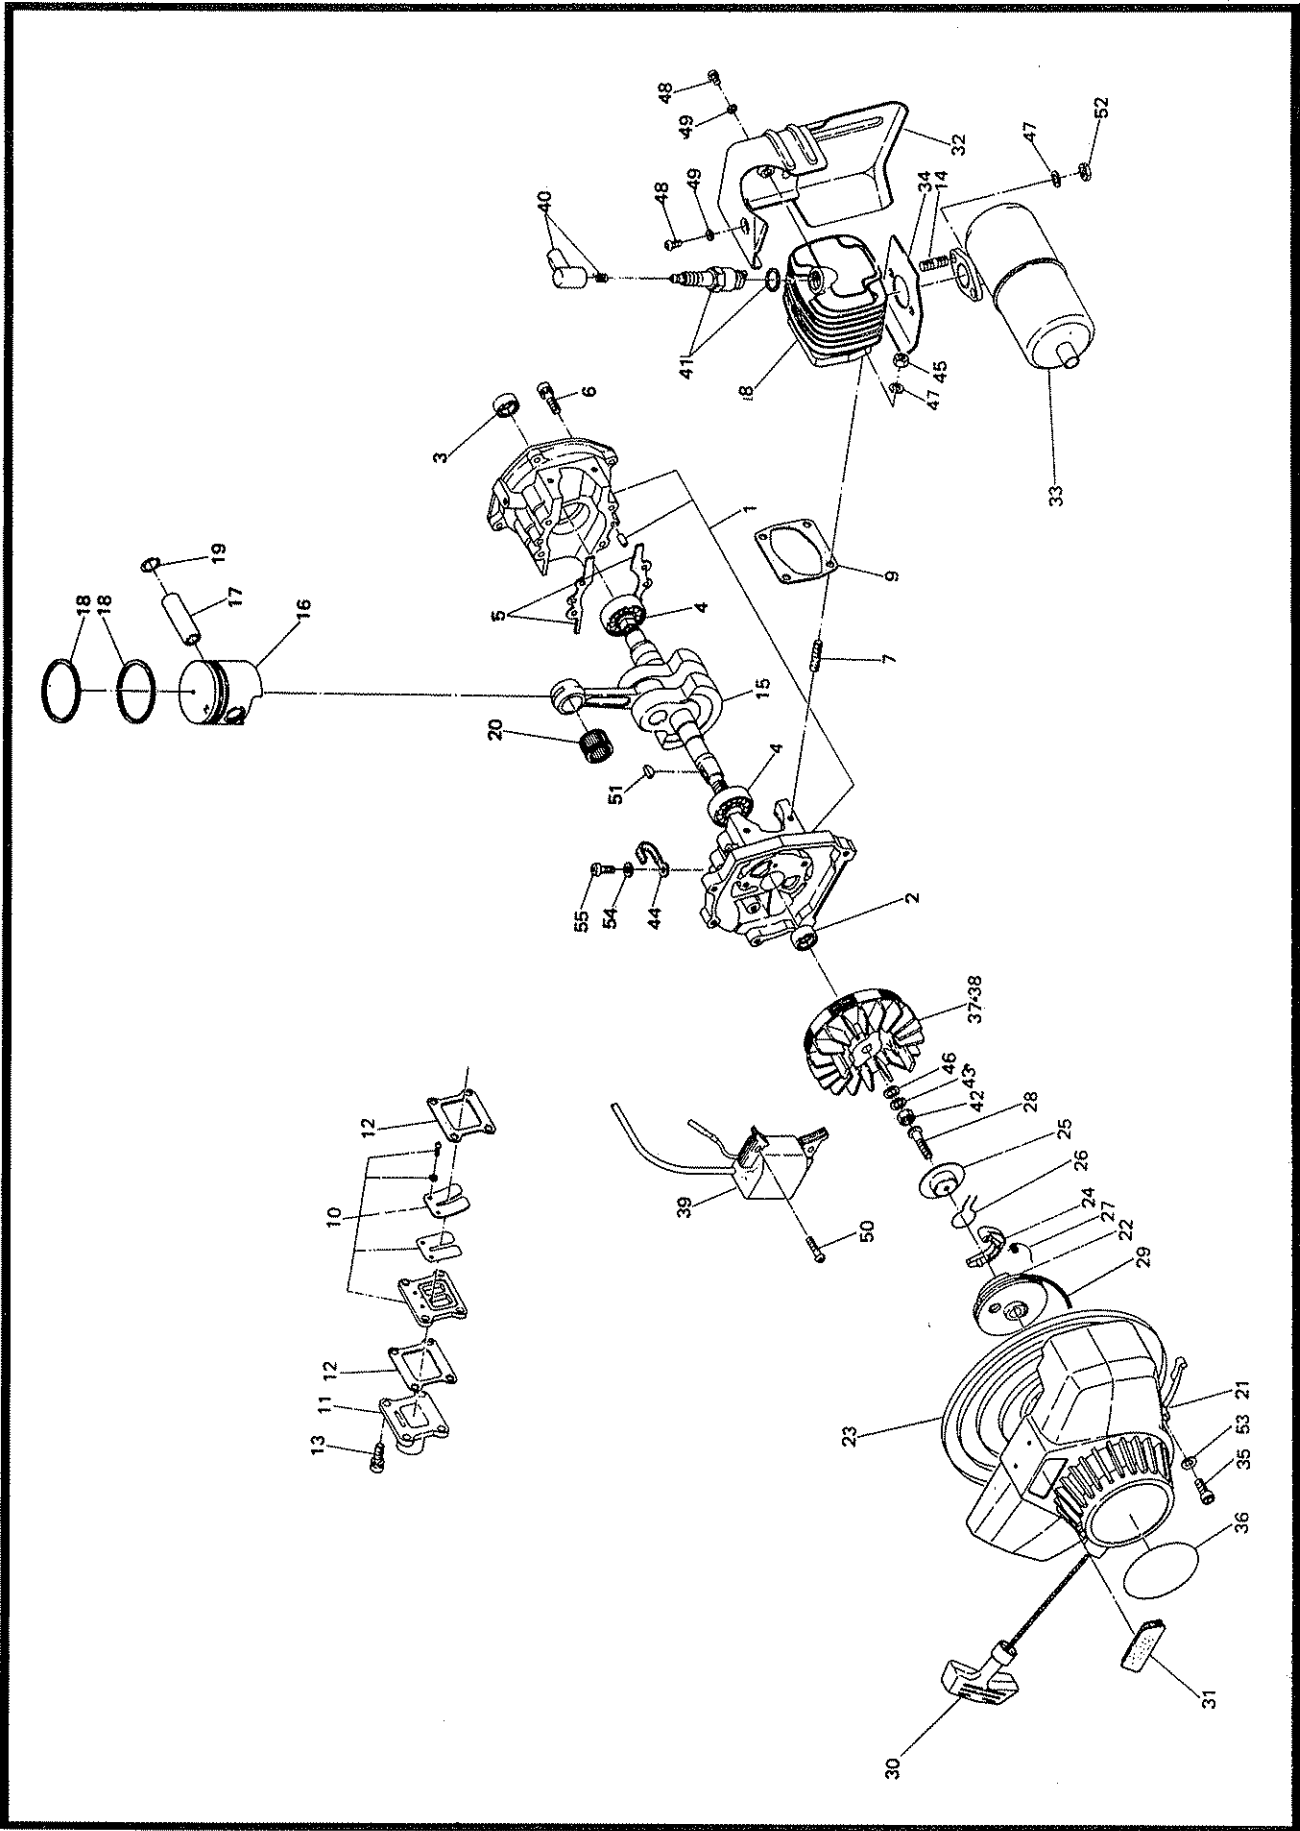

Engine Body

RS04

Ref. No.	Mfg.'s No.	Part Name	Our Part No.	Qty.	Ref. No.	Mfg.'s No.	Part Name	Our Part No.	Qty.
1	EC04-072	Crank case complete (incl. 2-7)	1210	1	39	11400330000	Ignition coil	4370	1
2	04401 29991	Oil seal (front)	1002	1	40	KM61-088C	Plug cap complete	1275	1
3	04401 59971	Oil seal (rear)	1212	1	41	0650149950	Spark plug	B7HS	1
4	06001 59880	Ball bearing	1213	2	42	0170089960	Nut (left) (M8)	1278	1
5	EC03-071	Crank case packing set	1214	1	43	0203089990	Spring washer (left) (M8)	1440	1
6	0119059940	Bolt (socket head) (M5×30)	1215	4	44	EC06A-0412	Clamp	4371	1
7	0105069940	Stud (M6)	1216	4	45	0170069990	Nut (M6)	4372	4
8	EC04-031K	Cylinder ass'y. (incl. 14)	4362	1	46	0031008000	Washer (M8)	1428	1
9	EC03-109A	Cylinder packing	1218	1	47	0032006000	Spring washer (M6)	1294	6
10	EC03-091	Lead complete	1219	1	48	0140049950	Screw (M4×8)	4373	2
11	EC03-104B	Carburetor bracket	1220	1	49	0032004000	Spring washer (M4)	4374	2
12	EC03-115	Lead bracket packing	4014	2	50	0043104160	Screw (pan head) M4×10)	1298	2
13	0119059950	Bolt (socket head) (M5×18)	1223	4	51	0053203100	Woodruff key	1077	1
14	0105069940	Stud (M6)	1216	2	52	0170069990	Nut (M6)	4375	2
15	EC04-0219	Crankshaft complete	4363	1	53	0032005000	Spring washer (M5)	1286	3
16	EC04-206/2B	Clip <i>1230</i>	~~1227~~	2	54	0200059980	Washer (M5)	4376	1
17	EC04-207A	Needle bearing <i>1231</i>	~~1228~~	1	55	0140059980	Screw (M5)	4377	1
18	EC04-210A	Recoil starter complete (incl. 22-30) <i>4816</i>	~~1225~~	1					
19	0565119990	Reel <i>4017</i>	~~1220~~	1					
20	0610129961	Piston <i>7030</i>	~~4015~~	1					
21	EC04-0510-EA	Piston pin <i>1228</i>	~~4016~~	1					
22	A54103200100	Piston ring <i>1229</i>	~~4017~~	2					
23	A60003200000	Spiral spring	4018	1					
24	A55003210001	Ratchet	4019	1					
25	A56003200090	Friction plate	4020	1					
26	A60102600000	Friction spring	1024	1					
27	A60503210000	Return spring	1605	1					
28	141051251002	Binding machine screw	4021	1					
29	A57120950000	Starter rope	4022	1					
30	A30501100001	Starter knob complete	1241	1					
31	EC04-5108B	Rubber plug	4023	1					
32	EC03-0511-EA	Cylinder cover assembly	4364	1					
33	EC03-074-TA	Muffler assembly	4365	1					
34	EC03-3126	Muffler gasket	4366	1					
35	0119059930	Bolt (socket head) (M5×18)	1248	3					
36	0739669781	Label	4367	1					
37	EC04-0704B	CDI magneto complete (incl. 38, 39)	4368	1					
38	11100080100	Flywheel	4369	1