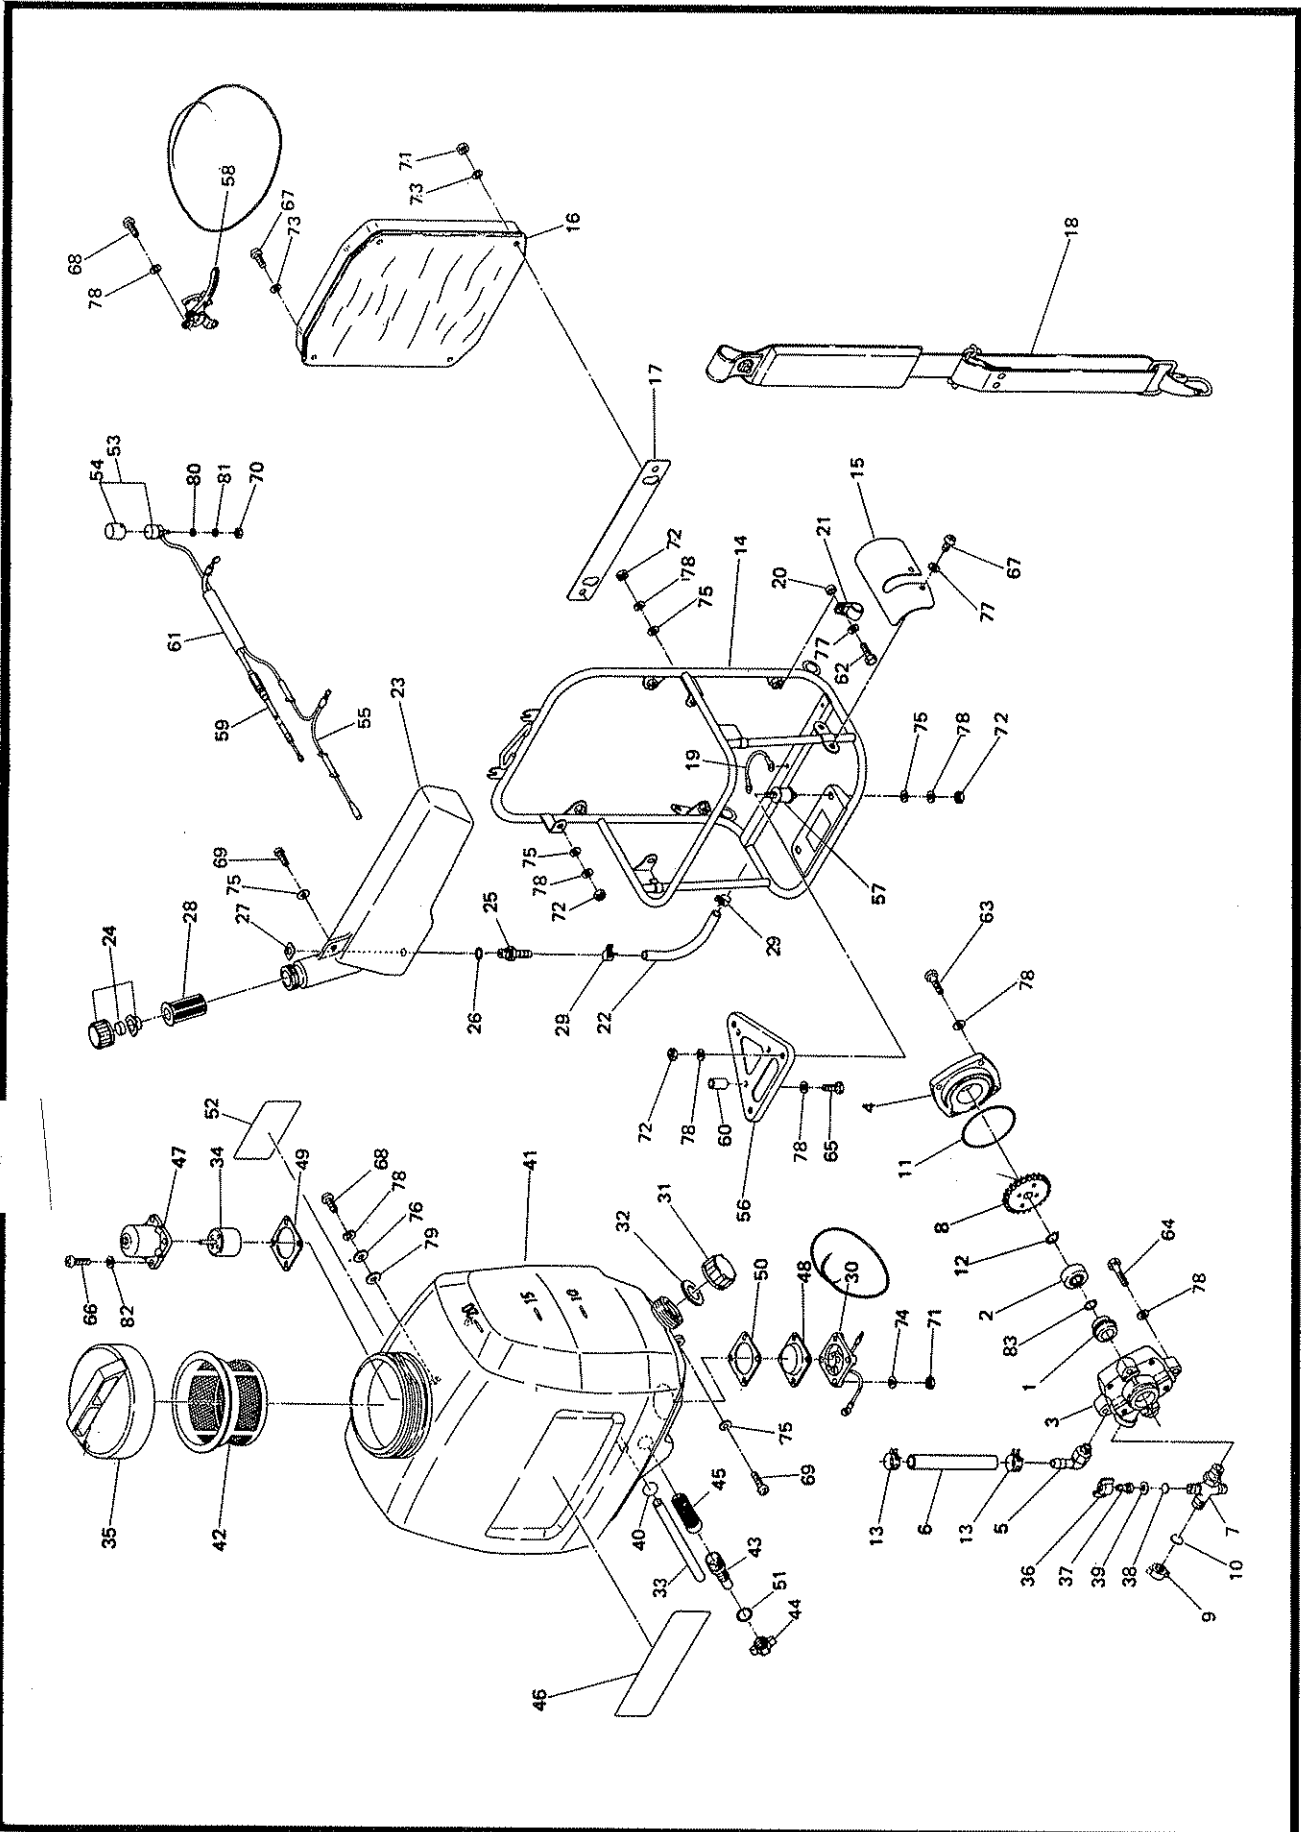

Machine Body

RS04

Machine Body

RS04

Ref. No.	Mfg.'s No.	Part Name	Our Part No.	Qty.	Ref. No.	Mfg.'s No.	Part Name	Our Part No.	Qty.
1	RS04-0101	Mechanical seal compl.	4270	1	38	RS02II-141A	Fountain plate (stir)	4306	1
2	RS03II-097/1	Seal ring receiver compl.	4271	1	39	RS02II-142	Fountain plate packing	4307	1
3	RS03-1103	Casing	4272	1	40	RS02II-146A	Binding wire	4308	1
3	RS03II-101C	Casing	4273	1	41	RS04-4101C	Liquid drug tank	4309	1
4	RS03II-102	Cover	4274	1	42	RS02II-502	Liquid drug strainer	4310	1
5	RS03-140B	Suction joint	4275	1	43	NF32-337B	Suction pipe joint	4311	1
6	RS03-1108	Suction pipe	4276	1	44	RS02II-511E	Nut (suction pipe joint)	4312	1
7	RS03-1105	Hose joint	4277	1	45	RS02II-513	Suction mouth strainer	4313	1
8	RS03II-103/1	Impeller	4278	1	46	0736 00984 1	Label	4314	
9	RS03II-214	Plug	4279	1	47	RS02-551C	Float cover	4315	1
10	RS02-215A	Plug packing	4280	1	48	RS02-554D	Bottom plate	4316	1
11	0240 66999 1	O-ring	4281	1	49	RS02-564A	Switch packing (B)	4317	1
12	0306 11999 0	Snap ring (outer)	4282	1	50	RS02-555B	Switch packing (A)	4318	1
13	0561 14998 0	Hose clamp	4283	2	51	RS03-4102	O-ring	4319	1
14	RS03-0201	Frame complete	4284	1	52	RS02II-577A	Caution plate	4320	1
15	RS03-205	Muffer cover	4285	1	53	FH03-S0020	Stop buttom complete (incl. 54)	4321	1
16	RS03-0202	Shoulder pad complete	4286	1	54	FH04-5114	Dust-proof cap	4322	1
17	RS02II-202B	Attaching plate	4287	1	55	RS03-0812	Middle cord complete	4323	1
18	RS02D-0051A	Shoulder band set	4288	1	56	RS03-203	Engine bracket	4324	1
19	RS03-2102	Earth cord	4289	1	57	NF40-2101A	Vibration-proof rubber	4325	3
20	NB04G-522/1	Spacer	1362	1	58	RS03-0811A	Throttle lever complete	4326	1
21	0561 15999 1	Hose clamp	4290	1	59	FB04-402	Throttle wire complete	4327	1
22	RS03-5101	Fuel pipe	4291	1	60	0230 06998 0	Spacer	4328	3
23	RS02II-407E	Fuel tank	4292	1	61	RS03-8102	Tube (throttle wire)	4329	1
24	NF40-0301A	Fuel tank cap compl.	4293	1	62	0100 05999 0	Bolt	4330	1
25	NF04S-0350A	Nipple ass'y. (incl. 21)	4294	1	63	0100 06991 0	Bolt	4331	4
26	00626 1008 1	O-ring	4295	1	64	0100 06992 0	Bolt	4332	4
27	0186 09999 1	Nut	4296	1	65	0100 06993 0	Bolt	4333	3
28	0641 27999 0	Fuel filter	4297	1	66	0140 05993 0	Screw	4334	4
29	0561 13998 2	Clamp (hose)	1262	2	67	0140 05998 0	Screw	4335	5
30	RS03-062	Switch complete	4298	1	68	0140 06995 0	Screw	4336	4
31	RS03-502A	Plug cap (large)	4299	1	69	0140 06996 0	Screw	4337	4
32	RS03-504A	Packing (plug)	4300	1	70	0170 04999 0	Nut	4338	1
33	RS04D-4110A	Stir hose	4301	1	71	0170 05998 0	Nut	4339	5
34	FB04-0410A	Float complete	4302	1	72	0170 06999 0	Nut	4340	10
35	RS02II-063C	Liquid drug tank cap compl.	4303	1	73	0200 05997 0	Washer	4341	4
36	RS02II-139B	Sack nut (stir)	4304	1	74	0200 05998 0	Washer	4342	4
37	RS02II-140	Nipple (stir)	4305	1	75	0200 06993 0	Washer	4343	10