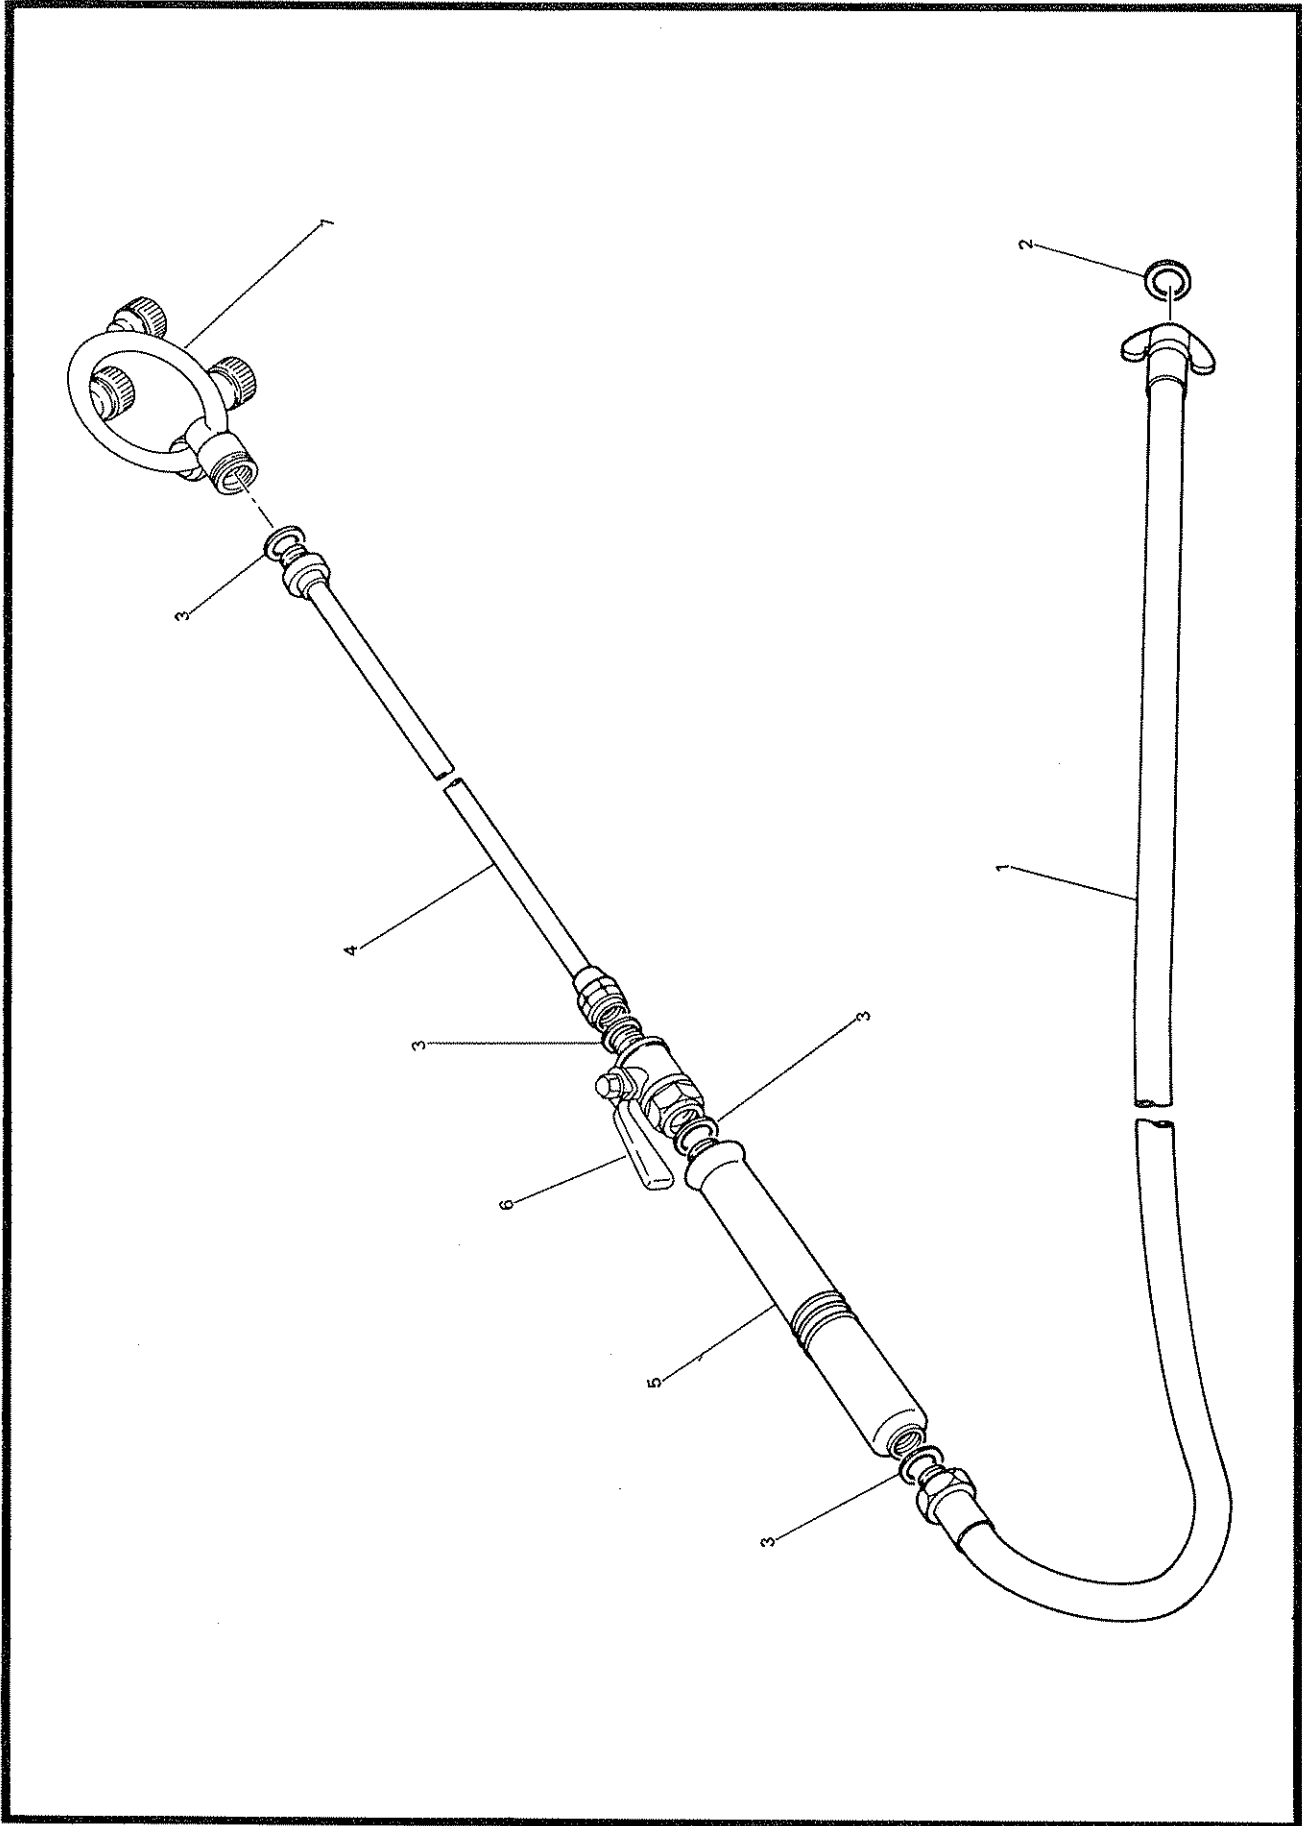

Carburetor

RS04

Ref. No.	Mfg.'s No.	Part Name	Our Part No.	Qty.	Ref. No.	Mfg.'s No.	Part Name	Our Part No.	Qty.
1	EC03-0675	Carburetor complete (incl. 2-35)	4378	1	39	0736369980	Label	4384	1
2	CK/31	Cock body assembly	4043	1	40	0043504060	Screw assembly	4385	2
3	VM15/151	Piston valve (#1, 5)	4044	1					
4	J8-3N05	Jet needle (3N5-3 stage)	4379	1					
5	MD14/40	E-ring	1305	1					
6	VM14C1/38B	Spring seat	1306	1					
7	VM15/24A	Spring	1307	1					
8	VM16/200	Top	4046	1					
9	VM12/43	Cap	4047	1					
10	MD13/44	Cable guide	4048	1					
11	M21/15	Cable adjuster lock nut	4049	1					
12	VM24/148	Cable adjuster	1312	1					
13	N102-221	Main jet (#70)	4050	1					
14	VM15/173	Needle assembly	4051	1					
15	VM15/353	Float arm	4052	1					
16	VM15/264	Float pin	1317	1					
17	VM15/351	Gasket	4053	1					
18	VM13/139	Float	4054	1					
19	852-00003	Float chamber body	4380	1					
20	VM13/68A	O-ring	1323	1					
21	VM13/211	Clip	4057	1					
22	B2-0630	Bolt	1325	1					
23	B34/83	Washer	1326	1					
24	VM13/215	Nut	7049	1					
25	M12F/46A	Spring	4058	2					
26	VM15/30	Throttle stop screw	1329	1					
27	MD16/15A	Air screw (return by 1)	4059	1					
28	CW2=0416	Spring washer cross screw	4060	2					
29	VM15/348	Gasket	4061	1					
30	VM13/210	Filter	4062	1					
31	VM13/164	Pilot jet (#35)	4063	1					
32	CW2=0414	Spring washer cross screw	1333	2					
33	VM15/344A	Valve assembly	9010	1					
34	VM19/19	Spring	4381	1					
35	VM15/347	Plate	4382	1					
36	VM13/98A	Net	1331	2					
37	VM13/121	Filter	1332	1					
38	EC03-130/1	Water-proof cover	4383	1