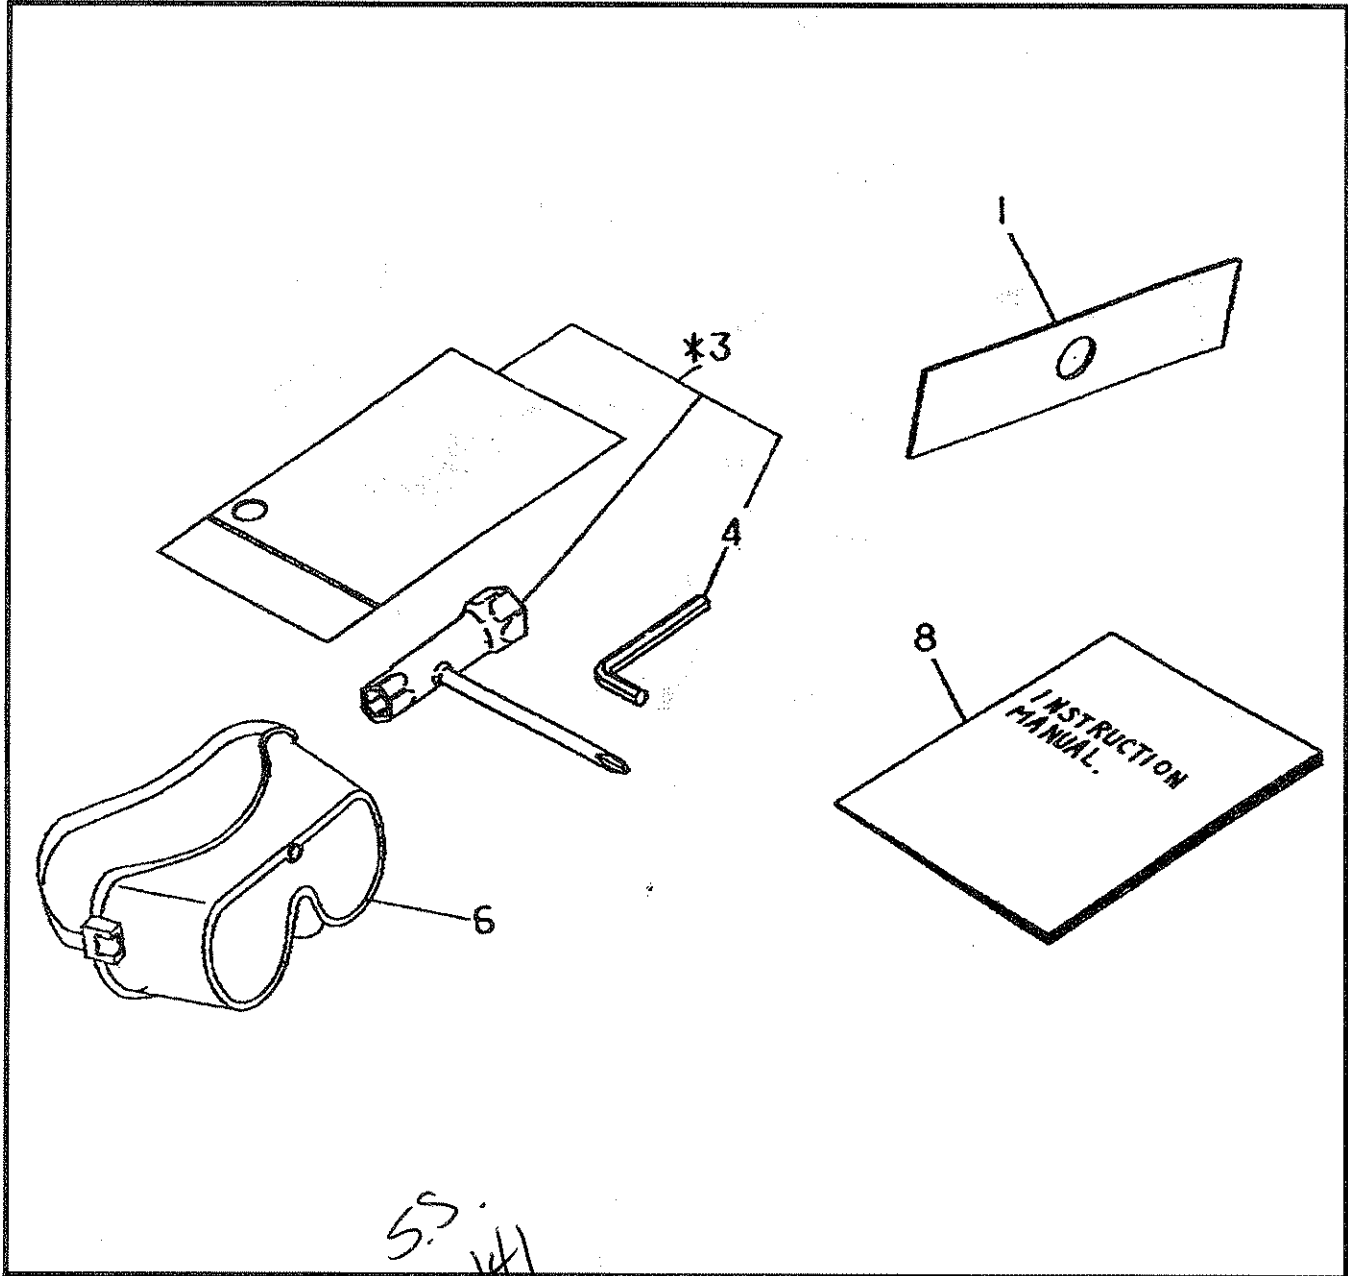

Model BE26

Accessories

S.S.
40-141
OR

Ref. No.	Mfg.'s No.	Part Name	Our Part No.	Qty.	Ref. No.	Mfg.'s No.	Part Name	Our Part No.	Qty.
1	60285000000	Blade	2346		6	6419011000	Protector	2349	
3	6119006000	Tool	2347		8	6029500500	Instruction manual	2350	
4	0717049990	Wrench	2348						

Carswell Import & Marketing Associates, Inc./Carswell

3750 N. Liberty Street, Post Office Box 4193
WINSTON-SALEM, NORTH CAROLINA 27115-4193