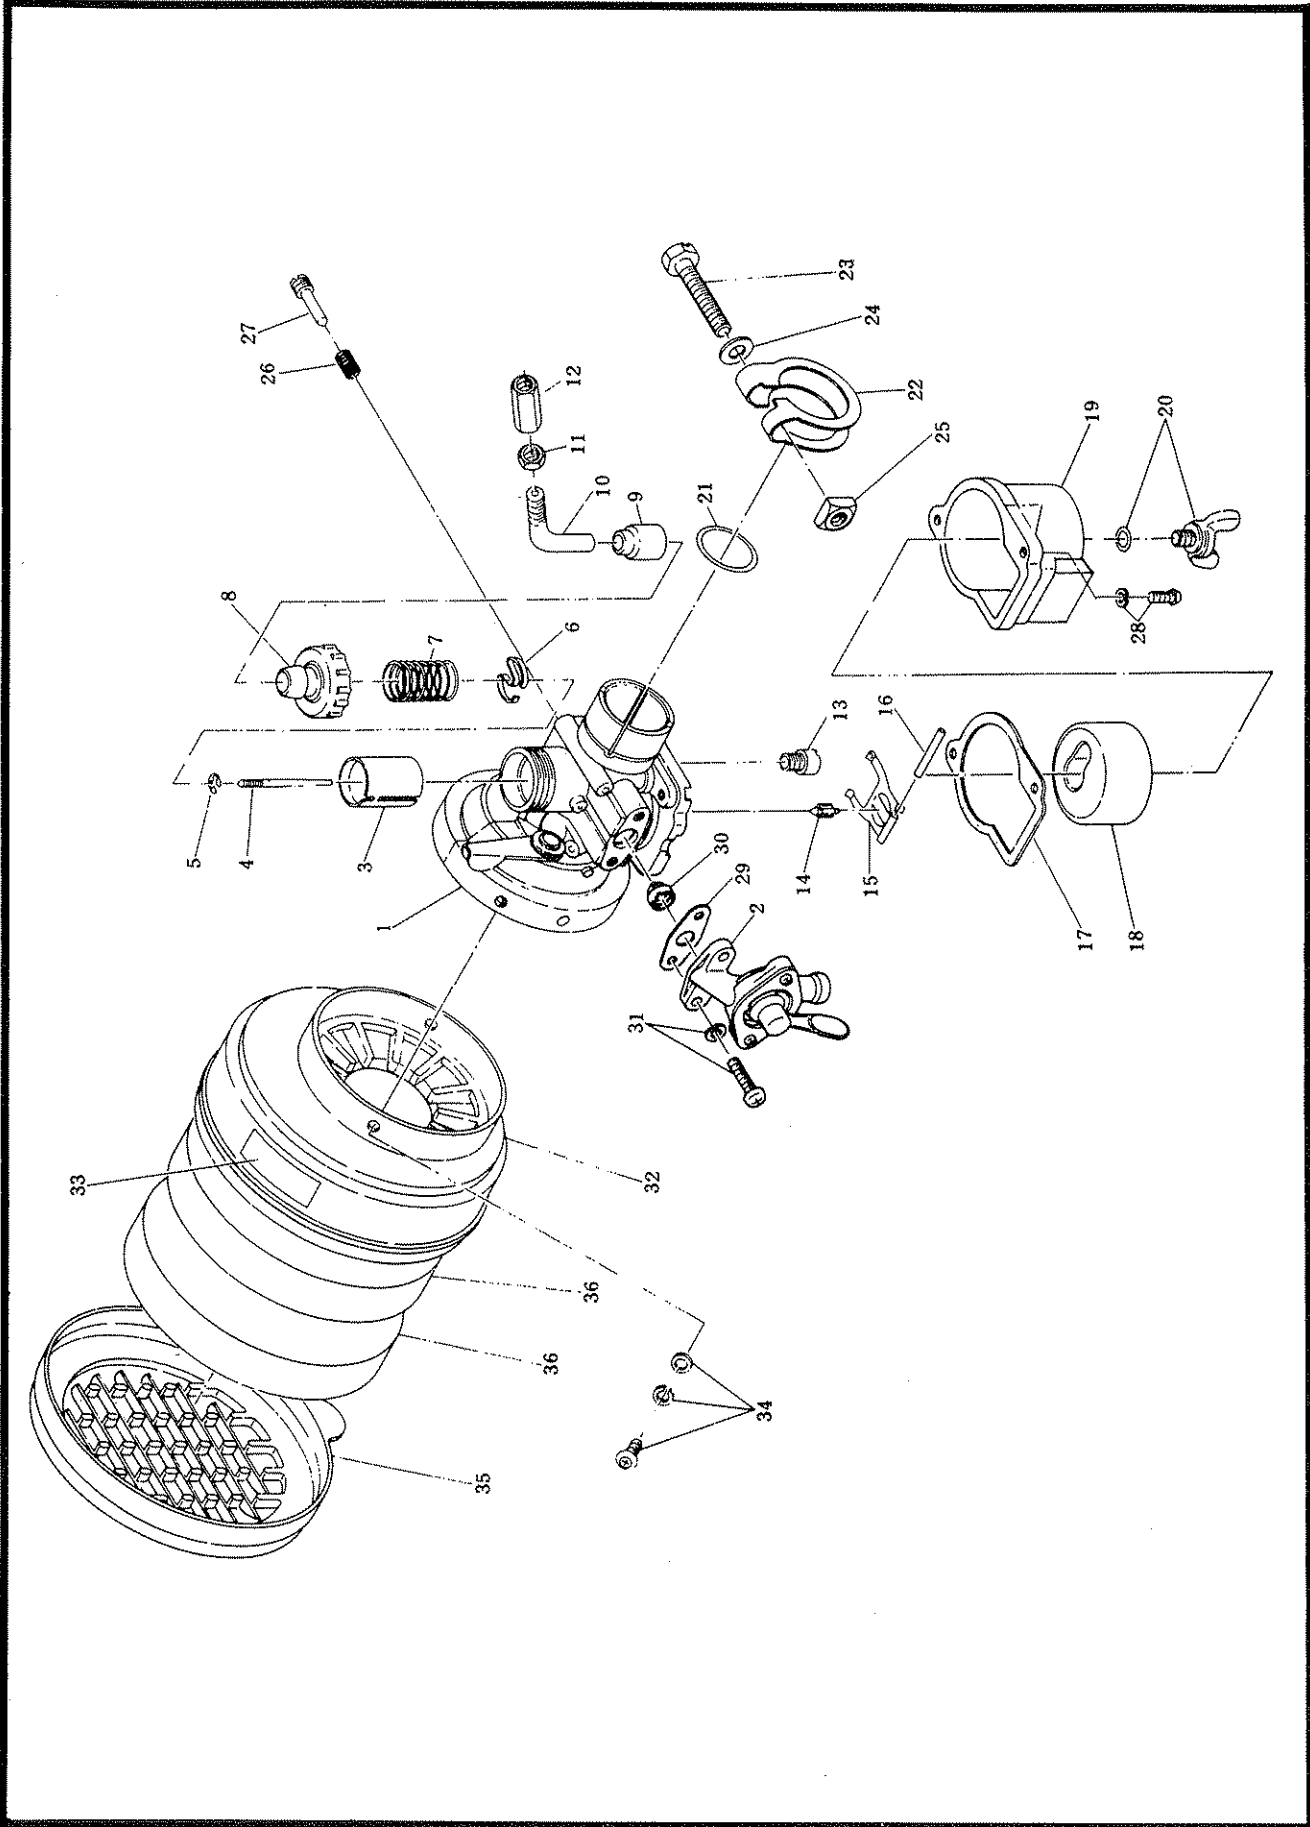

Carburetor

FL40A

Ref. No.	Mfg.'s No.	Part Name	Our Part No.	Qty.	Ref. No.	Mfg.'s No.	Part Name	Our Part No.	Qty.
1	EC04-0682A	Carburetor complete (inclu. 2-31)	7045	1	-	NLIA			
2	CK/31	Cock body assembly	4043	1					
3	832-16001	Piston valve (#1.0)	7046	1					
4	J8-3N05	Jet needle	7047	1					
5	MD14/40	E ring	1305	1					
6	VM14c1/38b	Spring seat	1306	1					
7	VM15/24A	Spring	1307	1					
8	VM16/200	Top	4046	1					
9	VM12/43	Cap	4047	1					
10	MD13/44	Cable guide	4048	1					
11	M21/15	Cable adjuster lock nut	4049	1					
12	VM24/148	Cable adjuster	1312	1					
13	N102-221-775	Main jet (#77.5) ✓	4050	1					
14	VM15/173	Needle assembly ✓	4051	1					
15	VM15/353	Float arm ✓	4052	1					
16	VM15/264	Float pin ✓	1317	1					
17	VM15/351	Gasket ✓	4053	1					
18	VM13/139	Float ✓	4054	1					
19	852-00031	Float chamber body	7508	1					
20	EC03-S0010	Guide screw assembly	4056	1					
21	VM13/68A	O ring	1323	1					
22	VM13/326	Clip	7509	1					
23	B2=0630	Bolt	1325	1					
24	B34/83	Washer	1326	1					
25	VM13/215	Nut	7049	1					
26	VM15/331	Spring	7050	1					
27	VM18/164A	Throttle stop screw	7051	1					
28	CW2=0416	Spring water cross screw	4060	2					
29	VM15/348	Gasket	4061	1					
30	VM13/210	Filter	4062	1					
31	CW2=0414	Spring water cross screw	1333	2					
32	EC04-0335B	Air cleaner assembly (inclu. 33, 35, 36)	7052	1					
33	0736 36998 0	Label	7053	1					
34	00436 0410 0	Screw assembly (M4×10)	4065	4					
35	EC04-3304A	Air cleaner cap	7510	1					
36	EC04-3305	Element	7054	2					