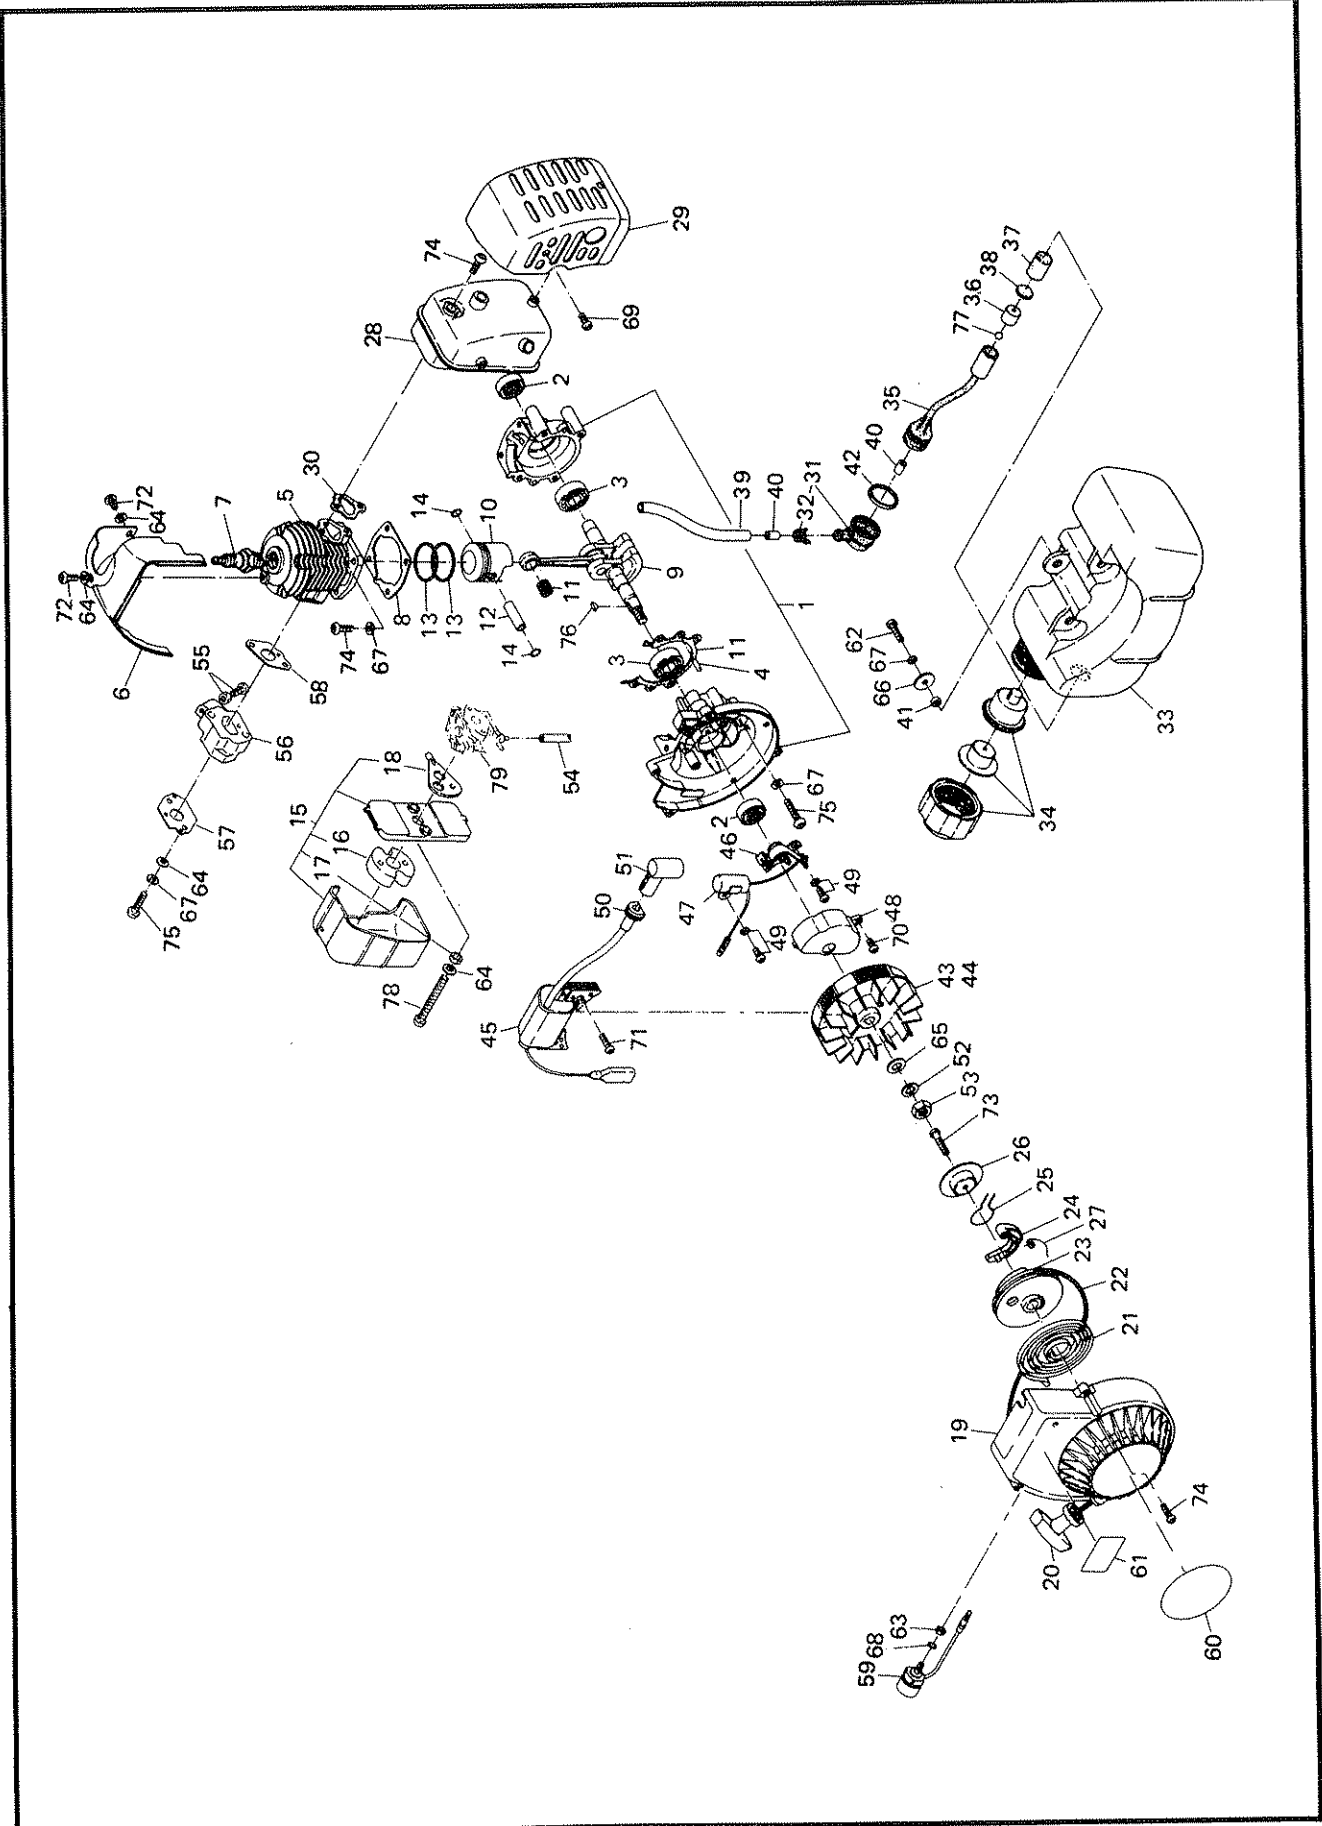

BRUSH CUTTER

Model NB23F

PARTS MANUAL

Machine Body

NB23F

Ref. No.	Manufacturer's Number	Part Name	Our Part No.	Quantity		Description
				NB16F	NB23F	
1	NB16F-1050	Flexible shaft compl.	1666	1		
1	NB23F-1050	Flexible shaft compl.	1684		1	
2	NB16F-1051	Line compl.	1667	1	1	
3	NB16F-1101	Pipe case	1668	1	1	
4	NB16F-1111/1	Pipe case holder	1669	1	1	
5	0210 06997 0	Gasket (fiber)	1718	1	1	NB16F-3106
6	NB16F-2002b	Clutch ass'y	1670	1		Including 7~12
6	NB02A-094b	Clutch ass'y	1138		1	Including 7~12
7	NB02A-201a	Holder	1662	1	1	
8	NB02A-202b	Clutch shoe	1663	2	2	
9	NB02A-203a	Clutch bolt	1664	2	2	
10	NB02A-204	Spring	1142	1	1	
11	NB02A-206	Washer (A)	1143	2	2	
12	NB02A-207	Washer (B)	1144	2	2	
13	NB02A-205	Holder clamping bolt	1147	1	1	
14	NB16F-2050a	Clutch drum compl.	1671	1	1	
15	NB25-2115	Ball bearing	1688	1	1	
16	NB16F-0301	Head case ass'y	1665	1		Including 17, 18, 20~22, 30, 31, 33, 39, 42, 44
16	NB23F-0301	Head case ass'y	1683		1	Including 17, 19~21, 30, 31, 33, 34, 39, 42, 44
17	NB16F-310a	Head case	1672	1	1	
18	NB16F-3102b	Cutter shaft	1673	1		
19	NB23F-3102b	Cutter shaft	1685		1	
20	NB16F-3110	Ball bearing	1674	2	2	
21	NB25-1114	Gasket (fiber)	1687	1	1	
22	0170 08996 0	Lock nut (left)	1278	2		
23	NB16F-4101	Handle	1675	1	1	
24	NB16F-4102a	Glip	1676	1	1	
25	NB02A-102	Locating plate	1146	1	1	
26	NB16F-5001a	Throttle lever	1677	1	1	
27	NB16F-5050a	Throttle wire	1678	1	1	
28	NB16F-7111b	Hanger	1679	1	1	
29	NB25-8110	Safety cover	1689	1	1	
30	NB16F-8101a	Disk washer (upper)	1680	1	1	
31	NB16F-8102a	Disk washer (lower)	1681	1	1	
32	00110 0625 0	Bolt ass'y	1700	4	4	M6 x 25
33	00166 0525 0	Bolt	1701	2	2	M5 x25
34	00218 0800 0	Lock nut	1702		2	M8 p1.25
35	00227 0500 0	Nut	1703	3	3	M5
36	00310 0500 0	Washer	1183	2	2	M5
37	00310 0600 0	Washer	1184	1	1	M6
38	00312 0600 0	Washer	1395	2	2	M6
39	00314 3000 0	Snap ring (inner) (30φ)	1188	1	1	
40	00314 3200 0	Snap ring (inner) (32φ)	1189	1	1	
41	00315 1200 0	Snap ring (outer) (12φ)	1398	1	1	
42	00320 0500 0	Spring washer	1286	12	12	M5
43	00320 0600 0	Spring washer	1294	3	3	M6
44	00431 0510 0	Screw (pan head)	1287	2	2	M5 x 10
45	00431 0516 0	Screw (pan head)	1074	5	5	M5 x 16
46	00431 0518 0	Screw (pan head)	1707	1	1	M5 x 18
47	00431 0540 0	Screw (pan head)	1708	2	2	M5 x 40
48	00431 0620 0	Screw (pan head)	1711	2	2	M6 x 20