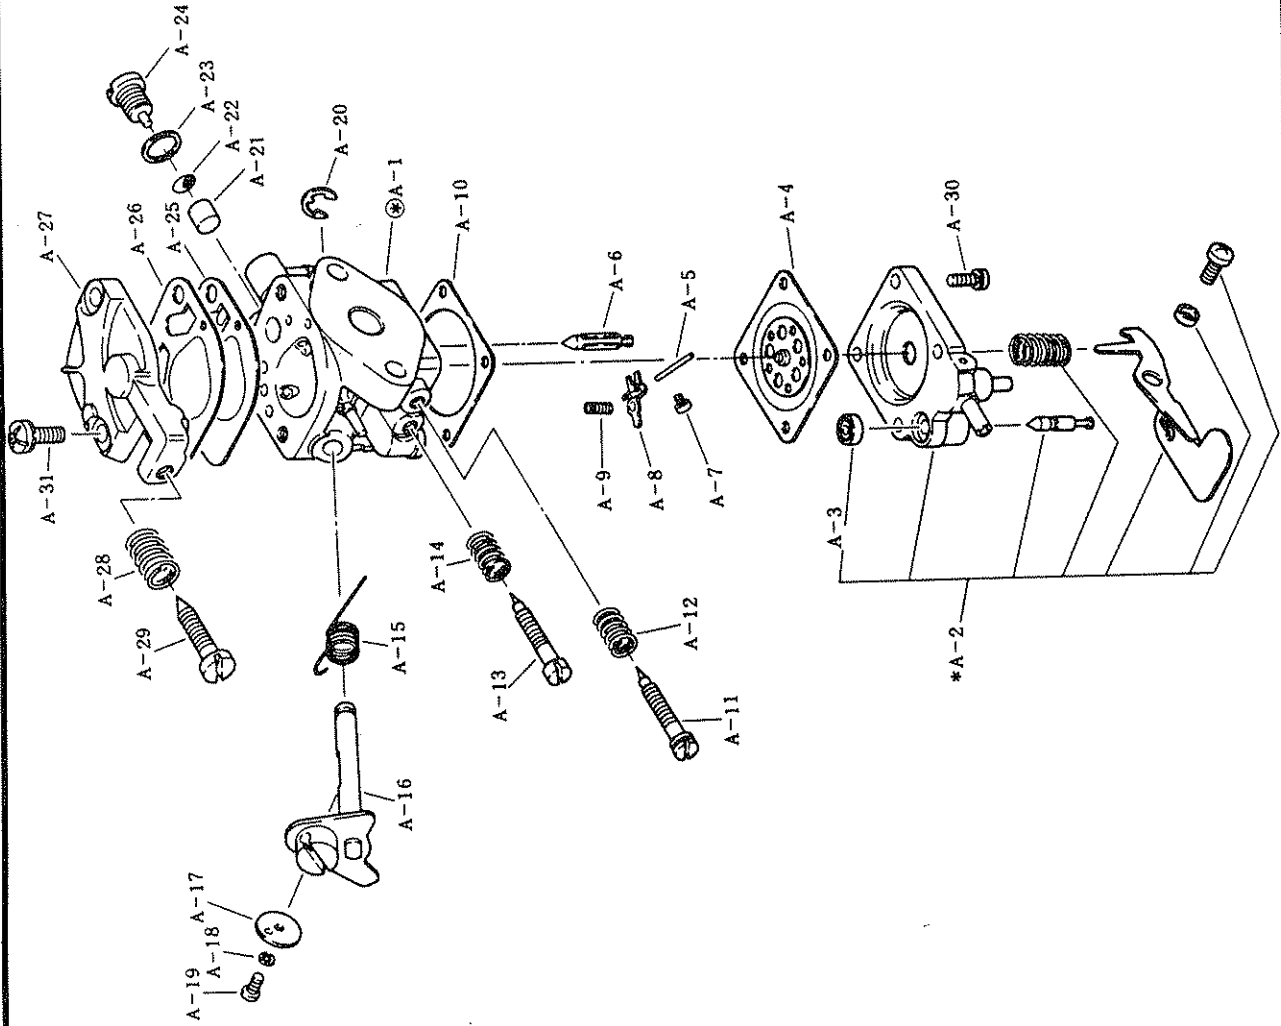

Carburetor

NB23F