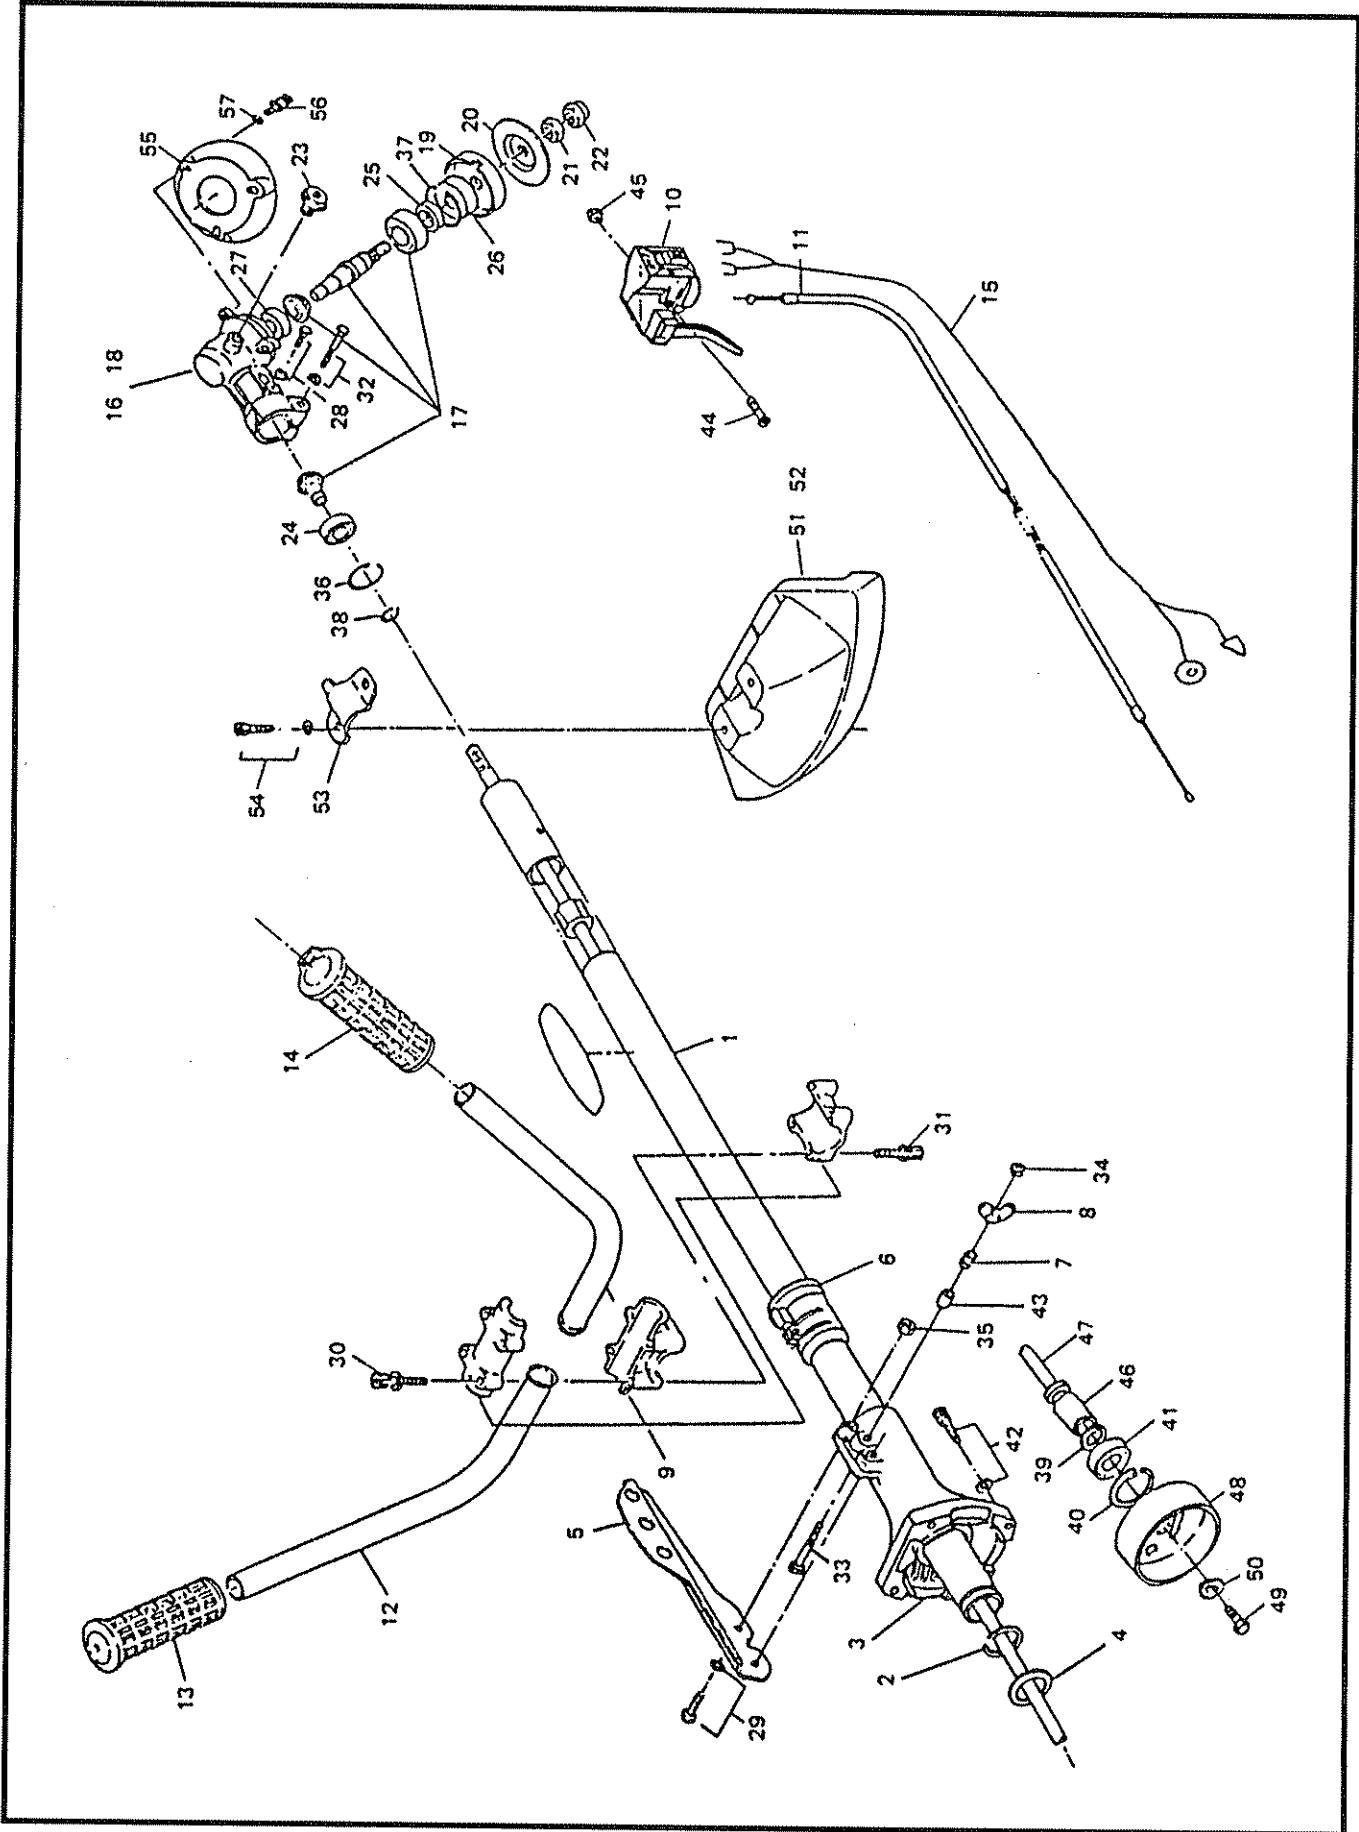

**GRASS TRIMMER/
BRUSH CUTTER**

Models NB351 / NB411

PARTS MANUAL

Machine body

NB351 / NB411

Ref. No.	Mfg.'s No.	Part Name	Our Part No.	Qty.		Ref. No.	Mfg.'s No.	Part Name	Our Part No.	Qty.	
				NB351	NB411					NB351	NB411
1	6411001000	Pipe case assembly (inc.2)	6233	1	1	38	0031512000	Snap ring (outer)	1398	1	1
2	6301501500	Snap ring (outer)	6234	1	1	39	0031517000	Snap ring	1399	1	1
3	6411500400	Pipe case hold (EA color)	6235		1	40	0031435000	Snap ring (inner)	1397	1	1
3	6351500000	Pipe case holder	6236	1		41	0600179850	Ball bearing (#6003DD)	4000	1	1
4	6301501600	Washer	6237	1	1	42	0119069910	Bolt (socket head) (M6×18)	6273	4	4
5	6417500200	Hanging metal	6238	1	1	43	0230069970	Spacer	4108	1	1
6	6411500500	Bush (detent)	6239	1	1	44	6415006130	Screw	6274	1	1
7	6411501200	Spring (bush)	6240	1	1	45	6415006140	Nut	6275	1	1
8	6411501300	Wing nut	6241	1	1	46	6411008000	Dumper holder	6276	1	1
9	6414005000	Handle joint assembly (incl. 30,31)	6242	1	1	47	6411009000	Long shaft complete	6277	1	1
10	6415006000	Throttle lever complete (incl. 49, 50)	6243	1	1	48	6412006000	Clutch drum complete	6278	1	1
11	6415007000	Throttle wire complete	6244	1	1	49	6202500400	Holder clamping bolt	6279	1	1
12	6414500000	Handle	6245	2		50	6202500600	Washer (B)	6280	1	1
12	6414500600	Handle	6246		2	51	6418003001	Safety cover assembly (incl. 57-59)	6281	1	1
13	6304501000	Waffle grip	6247	1		52	6408008000	Safety cover	6282	1	1
13	6404502400	Waffle grip	6248		1	53	6418500301	Cover	6283	1	1
14	6154500300	Grip	6249	1	1	54	0119069900	Bolt (socket head) (M6×14 with SW)	6284	2	2
15	6415006080	Stop cord	6250	1	1	55	6418500200	Guard	6285	1	1
16	6413002000	Gear case unit (EA color) (incl. 17-28, 32, 36-37)	6251		1	56	0119059900	Bolt (socket head) (M5×12 with SW)	6128	3	3
16	6353001000	Gear case unit (incl. 17-28, 32, 36-37)	6252	1		57	0031005000	Washer	1183	3	3
17	6413003000	Cutter shaft set	6253	1	1						
18	6413500000	Gear case (EA color)	6254		1						
18	6353500000	Gear case	6255	1							
19	6418500100	Receive washer	6256	1	1						
20	6308503100	Clamp washer	6257	1	1						
21	6308503200	Clamp nut	6258	1	1						
22	6308503300	Cap nut	6259	1	1						
23	6413500600	Plug (fuel)	6260	1	1						
24	0600129980	Ball bearing (#6001ZZ)	6261	1	1						
25	6413500500	Collar (oil seal)	6262	1	1						
26	6413500400	Oil seal	6263	1	1						
27	6253500200	Ball bearing (#627)	6264	1	1						
28	0011306140	Bolt (M6×14)	6265	1	1						
29	0011806280	Bolt (bolt-recessed) (M6×28)	6266	2	2						
30	0119059840	Bolt (socket head) (M5×25 with SW)	6267	4	4						
31	0119059890	Bolt (socket head) (M5×25 with SW)	6268	4	4						
32	0011306320	Bolt assembly (M6×32)	6269	1	1						
33	0016706500	Bolt (M6×50)	6270	1	1						
34	0170069960	U nut	6271	1	1						
35	0021806000	Nut	1290	2	2						
36	0031428000	Snap ring (inner)	1396	1	1						
37	0031432000	Snap ring (inner)	6272	1	1						