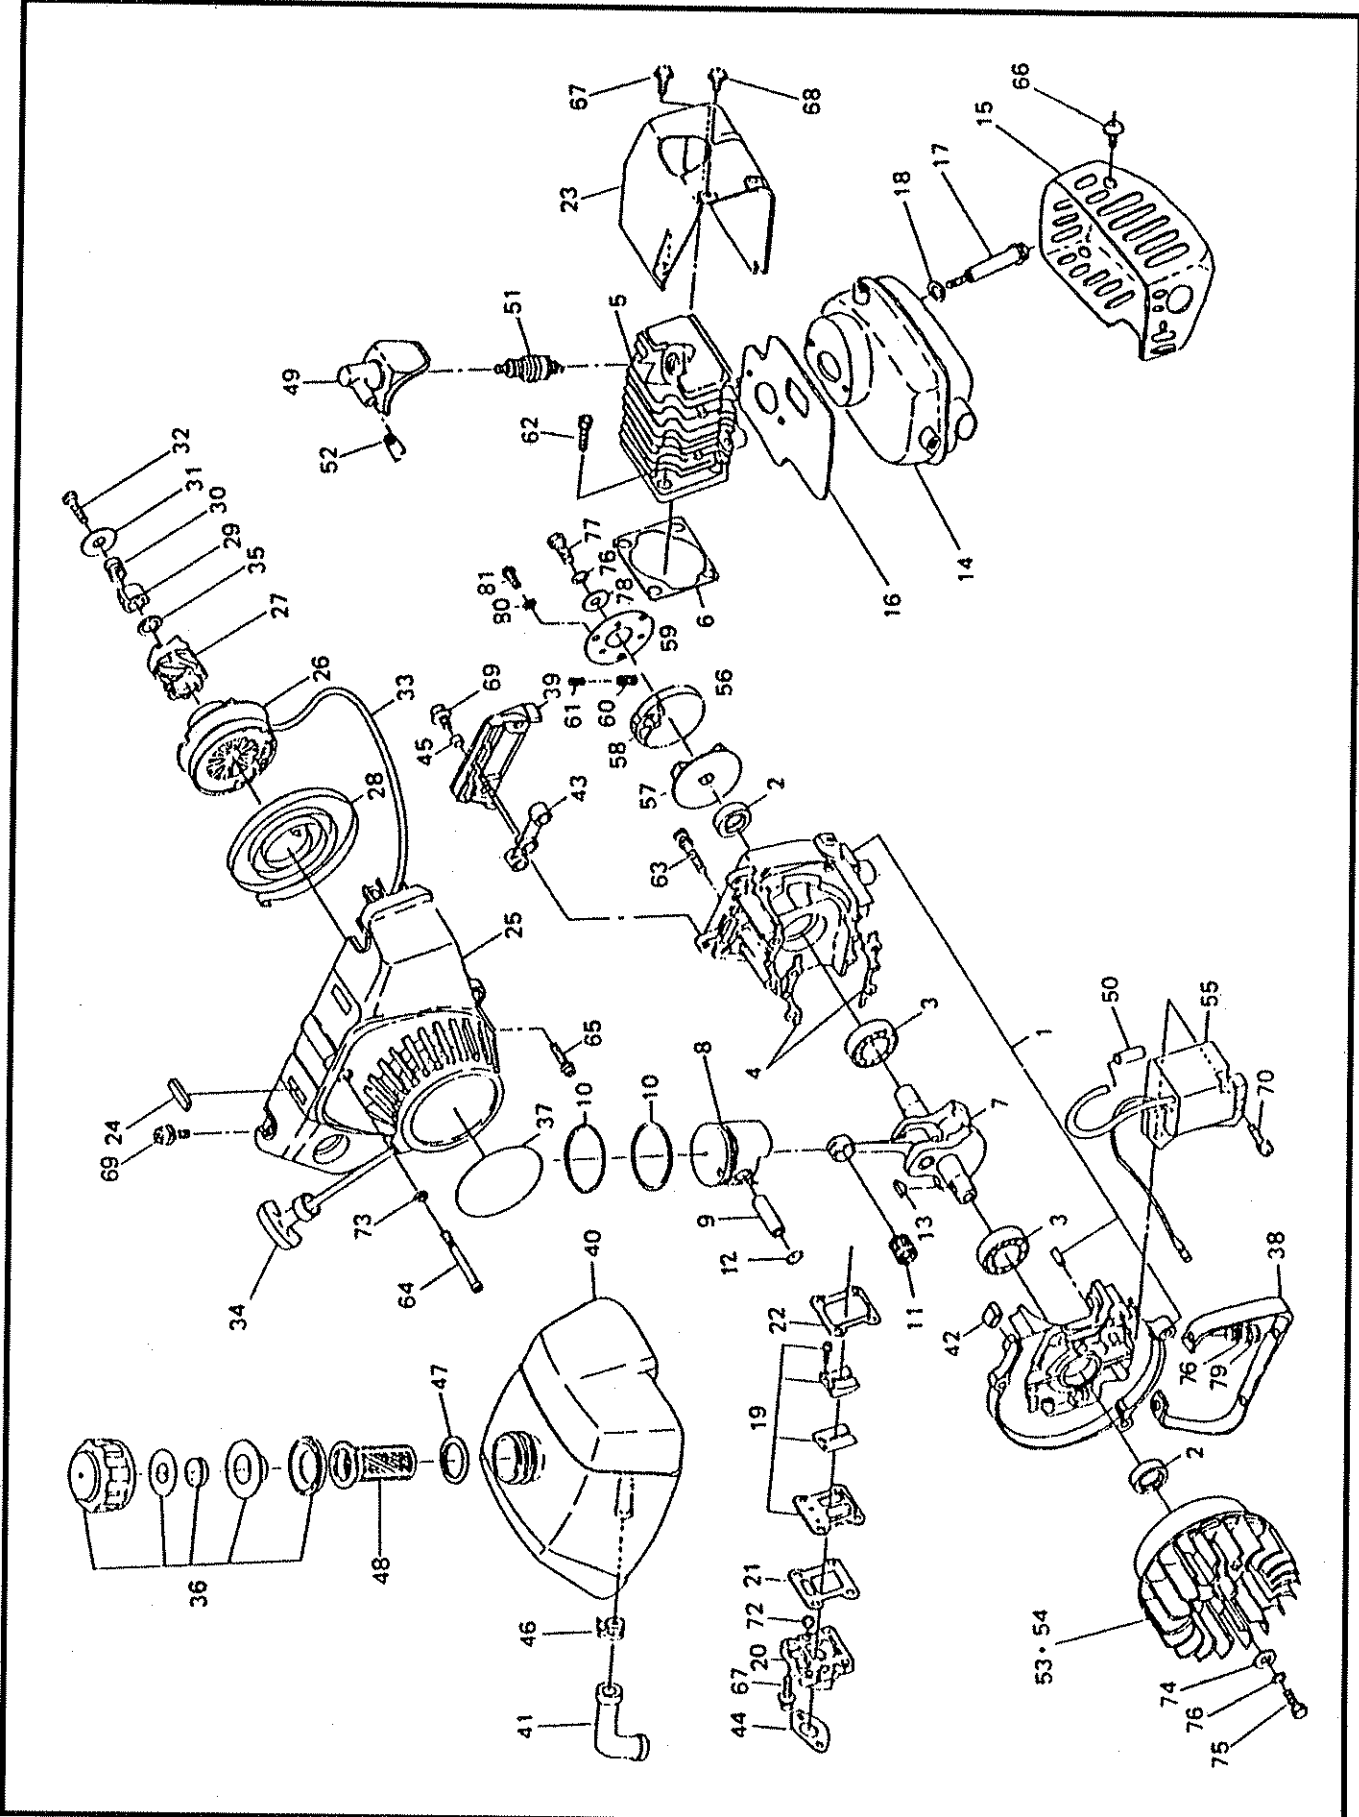

Engine body

NB351 / NB411

Engine body

NB351 / NB411

Ref. No.	Mfg.'s No.	Part Name	Our Part No.	Qty.		Ref. No.	Mfg.'s No.	Part Name	Our Part No.	Qty.	
				NB351	NB411					NB351	NB411
1	541 10050 00	Crank case compl. (inc.2-4)	6286	1	1	38	630 55005 00	Stand	6326	1	1
2	0440 15997 1	Oil seal (TC 15257)	1212	2	2	39	541 65003 00	Tank bracket	6327	1	1
3	0600 15988 0	Ball bearing (6202 C3)	1213	2	2	40	541 65000 00	Fuel tank	6328	1	1
4	541 10060 00	Crank case packing set	6287	1	1	41	541 65002 00	Fuel hose	6329	1	1
5	532 15000 00	Cylinder	6288	1		42	541 65004 00	Rubber cap	6330	2	2
5	541 15003 00	Cylinder	6289		1	43	541 65011 00	Rubber cushion	6331	1	1
6	541 15005 00	Cylinder packing	6290	1	1	44	541 65013 00	Carburetor packing	6332	1	1
7	541 20060 00	Crank shaft complete	6291	1	1	45	0230 05999 0	Spacer	3640	2	2
8	532 25000 00	Piston	6292	1		46	0561 13998 2	Hose clamp	6333	1	1
8	541 25008 00	Piston	6293		1	47	551 65005 00	Packing (B)	6334	1	1
9	541 25003 00	Piston pin	6294	1	1	48	0641 27999 0	Fuel filter	4404	1	1
10	532 25001 00	Piston ring	6295	2		49	541 75000 00	Spark plug cap	6335	1	1
10	540 25006 00	Piston ring	6296		2	50	541 75003 00	Tube	6336	1	1
11	541 25013 00	Needle bearing (KTV-101414)	6297	1	1	51	0650 14971 0	Spark plug	BPM7A	1	1
12	0565 09999 0	Clip	4136	2	2	52	0654 00995 1	Plug cap spring	6169	1	1
13	00532 0310 1	Woodruff key	6298	1	1	53	541 70030 01	Magneto complete (incl. 54, 55)	6337	1	1
14	541 30120 00	Muffler assembly	6299	1		54	541 70030 11	Flywheel	6338	1	1
14	541 30090 00	Muffler assembly	6300		1	55	541 70030 21	Ignition coil	6339	1	1
15	541 35032 00	Muffler cover	6301	1	1	56	641 20040 00	Clutch assembly (incl. 57-61, 80, 81)	6340	1	1
16	532 35001 00	Muffler gasket	6302	1	1	57	25003 00	Holder	6341	1	1
17	540 35031 01	Muffler clamping bolt	6303	2	2	58	630 25001 00	Clutch shoe	6342	3	3
18	0200 09999 0	Washer	3593	2	2	59	630 25007 00	Shoe holding plate	6343	1	1
19	541 30070 00	Lead complete	6304	1	1	60	630 25009 00	Spring A	6344	3	3
20	541 35011 00	Insulator	6305	1	1	61	630 25010 00	Spring B	6345	3	3
21	541 35012 00	Insulator packing	6306	1	1	62	0119 06979 0	Bolt (socket head) (M6x18)	6346	4	4
22	541 35028 00	Lead bracket packing	6307	1	1	63	0119 05994 0	Bolt (socket head) (M5x30)	1215	4	4
23	541 55003 00	Cylinder cover (MC color)	6308	1		64	0119 05981 0	Bolt (socket head) (M5x50)	6347	1	1
23	541 55001 00	Cylinder cover (EA color)	6309		1	65	0119 05979 0	Bolt (socket head) (M5x22)	6348	2	2
24	541 55004 00	Rubber washer	6310	2	2	66	0140 05992 0	Screw	6349	3	3
25	541 50040 00	Recoil starter compl. (MC color) (incl. 26-35, 38-40)	6311	1		67	00437 0520 0	Screw assembly	3578	5	5
25	541 50010 00	Recoil starter compl. (EA color) (incl. 26-35, 38-40)	6312		1	68	00437 0514 0	Screw assembly	6350	2	2
26	541 50010 10	Reel	6313	1	1	69	00434 0514 0	Screw assembly	6351	3	3
27	541 50010 20	Ratchet	6314	1	1	70	00436 0520 0	Screw assembly	3617	2	2
28	541 50010 30	Spiral spring	6315	1	1	71	0150 04997 0	Tapping screw (M4x8)	6352	2	2
29	541 50010 40	Ratchet guide	6316	1	1	72	00217 0500 0	Nut	1112	2	2
30	541 50010 50	Friction spring	6317	1	1	73	00310 0500 0	Washer	1183	1	1
31	541 50010 60	Washer	6318	1	1	74	0200 06992 0	Washer	7449	1	1
32	524 50010 10	Bind screw	6319	1	1	75	00167 0616 0	Bolt	7448	1	1
33	541 50010 40	Starter rope	6320	1	1	76	00320 0600 0	Spring washer	1294	4	4
34	530 50021 10	Starter knob complete	6321	1	1	77	620 25004 00	Holder clamping bolt	6353	1	1
35	541 50012 20	Thrust washer	6322	1	1	78	620 25006 00	Washer	6354	1	1
36	510 60130 00	Fuel tank cap complete	6323	1	1	79	0119 06997 0	Bolt (socket head) (M6x14)	6355	2	2
37	635 95006 00	Label (Model)	6324	1		80	00320 0500 0	Spring washer	1286	3	3
37	641 95006 00	Label (Model)	6325		1	81	0043 10510 0	Screw (pan head)	1287	3	3