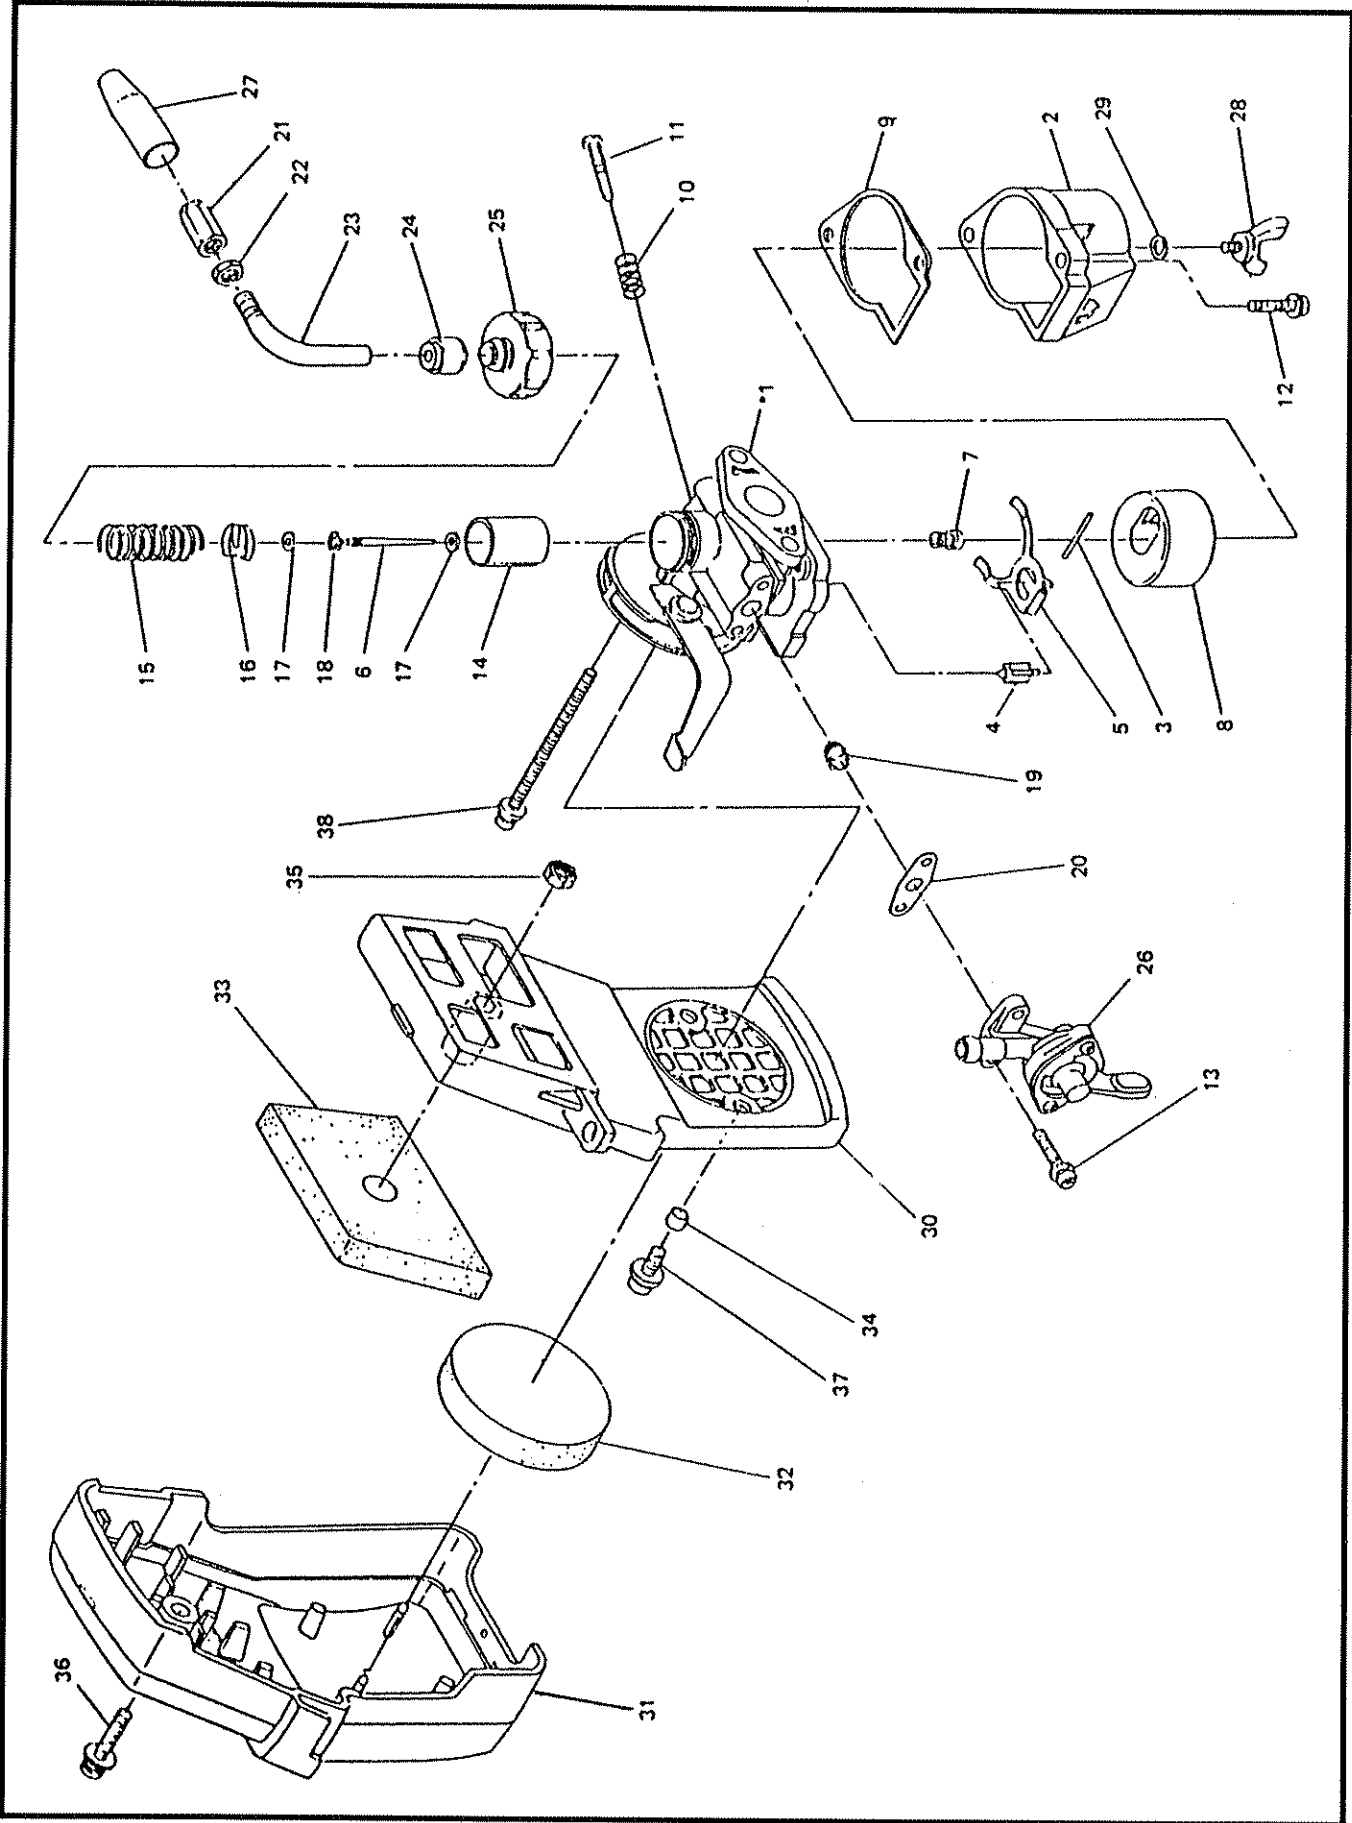

Engine body

NB351 / NB411

Ref. No.	Mfg.'s No.	Part Name	Our Part No.	Qty.		Ref. No.	Mfg.'s No.	Part Name	Our Part No.	Qty.	
				NB351	NB411					NB351	NB411
1	541 10050 00	Crank case compl. (inc.2-4)	6286	1	1	38	630 55005 00	Stand	6326	1	1
2	0440 15997 1	Oil seal (TC 15257)	1212	2	2	39	541 65003 00	Tank bracket	6327	1	1
3	0600 15988 0	Ball bearing (6202 C3)	1213	2	2	40	541 65000 00	Fuel tank	6328	1	1
4	541 10060 00	Crank case packing set	6287	1	1	41	541 65002 00	Fuel hose	6329	1	1
5	532 15000 00	Cylinder	6288	1		42	541 65004 00	Rubber cap	6330	2	2
5	541 15003 00	Cylinder	6289		1	43	541 65011 00	Rubber cushion	6331	1	1
6	541 15005 00	Cylinder packing	6290	1	1	44	541 65013 00	Carburetor packing	6332	1	1
7	541 20060 00	Crank shaft complete	6291	1	1	45	0230 05999 0	Spacer	3640	2	2
8	532 25000 00	Piston	6292	1		46	0561 13998 2	Hose clamp	6333	1	1
8	541 25008 00	Piston	6293		1	47	551 65005 00	Packing (B)	6334	1	1
9	541 25003 00	Piston pin	6294	1	1	48	0641 27999 0	Fuel filter	4404	1	1
10	532 25001 00	Piston ring	6295	2		49	541 75000 00	Spark plug cap	6335	1	1
10	540 25006 00	Piston ring	6296		2	50	541 75003 00	Tube	6336	1	1
11	541 25013 00	Needle bearing (KTV-101414)	6297	1	1	51	0650 14971 0	Spark plug	BPM7A	1	1
12	0565 09999 0	Clip	4136	2	2	52	0654 00995 1	Plug cap spring	6169	1	1
13	00532 0310 1	Woodruff key	6298	1	1	53	541 70030 01	Magneto complete (incl. 54, 55)	6337	1	1
14	541 30120 00	Muffler assembly	6299	1		54	541 70030 11	Flywheel	6338	1	1
14	541 30090 00	Muffler assembly	6300		1	55	541 70030 21	Ignition coil	6339	1	1
15	541 35032 00	Muffler cover	6301	1	1	56	641 20040 00	Clutch assembly (incl. 57-61, 80, 81)	6340	1	1
16	532 35001 00	Muffler gasket	6302	1	1	57	25003 00	Holder	6341	1	1
17	540 35031 01	Muffler clamping bolt	6303	2	2	58	630 25001 00	Clutch shoe	6342	3	3
18	0200 09999 0	Washer	3593	2	2	59	630 25007 00	Shoe holding plate	6343	1	1
19	541 30070 00	Lead complete	6304	1	1	60	630 25009 00	Spring A	6344	3	3
20	541 35011 00	Insulator	6305	1	1	61	630 25010 00	Spring B	6345	3	3
21	541 35012 00	Insulator packing	6306	1	1	62	0119 06979 0	Bolt (socket head) (M6x18)	6346	4	4
22	541 35028 00	Lead bracket packing	6307	1	1	63	0119 05994 0	Bolt (socket head) (M5x30)	1215	4	4
23	541 55003 00	Cylinder cover (MC color)	6308	1		64	0119 05981 0	Bolt (socket head) (M5x50)	6347	1	1
23	541 55001 00	Cylinder cover (EA color)	6309		1	65	0119 05979 0	Bolt (socket head) (M5x22)	6348	2	2
24	541 55004 00	Rubber washer	6310	2	2	66	0140 05992 0	Screw	6349	3	3
25	541 50040 00	Recoil starter compl. (MC color) (incl. 26-35, 38-40)	6311	1		67	00437 0520 0	Screw assembly	3578	5	5
25	541 50010 00	Recoil starter compl. (EA color) (incl. 26-35, 38-40)	6312		1	68	00437 0514 0	Screw assembly	6350	2	2
26	541 50010 10	Reel	6313	1	1	69	00434 0514 0	Screw assembly	6351	3	3
27	541 50010 20	Ratchet	6314	1	1	70	00436 0520 0	Screw assembly	3617	2	2
28	541 50010 30	Spiral spring	6315	1	1	71	0150 04997 0	Tapping screw (M4x8)	6352	2	2
29	541 50010 40	Ratchet guide	6316	1	1	72	00217 0500 0	Nut	1112	2	2
30	541 50010 50	Friction spring	6317	1	1	73	00310 0500 0	Washer	1183	1	1
31	541 50010 60	Washer	6318	1	1	74	0200 06992 0	Washer	7449	1	1
32	524 50010 10	Bind screw	6319	1	1	75	00167 0616 0	Bolt	7448	1	1
33	541 50010 40	Starter rope	6320	1	1	76	00320 0600 0	Spring washer	1294	4	4
34	530 50021 10	Starter knob complete	6321	1	1	77	620 25004 00	Holder clamping bolt	6353	1	1
35	541 50012 20	Thrust washer	6322	1	1	78	620 25006 00	Washer	6354	1	1
36	510 60130 00	Fuel tank cap complete	6323	1	1	79	0119 06997 0	Bolt (socket head) (M6x14)	6355	2	2
37	635 95006 00	Label (Model)	6324	1		80	00320 0500 0	Spring washer	1286	3	3
37	641 95006 00	Label (Model)	6325		1	81	0043 10510 0	Screw (pan head)	1287	3	3

Carburetor

NB351 / NB411