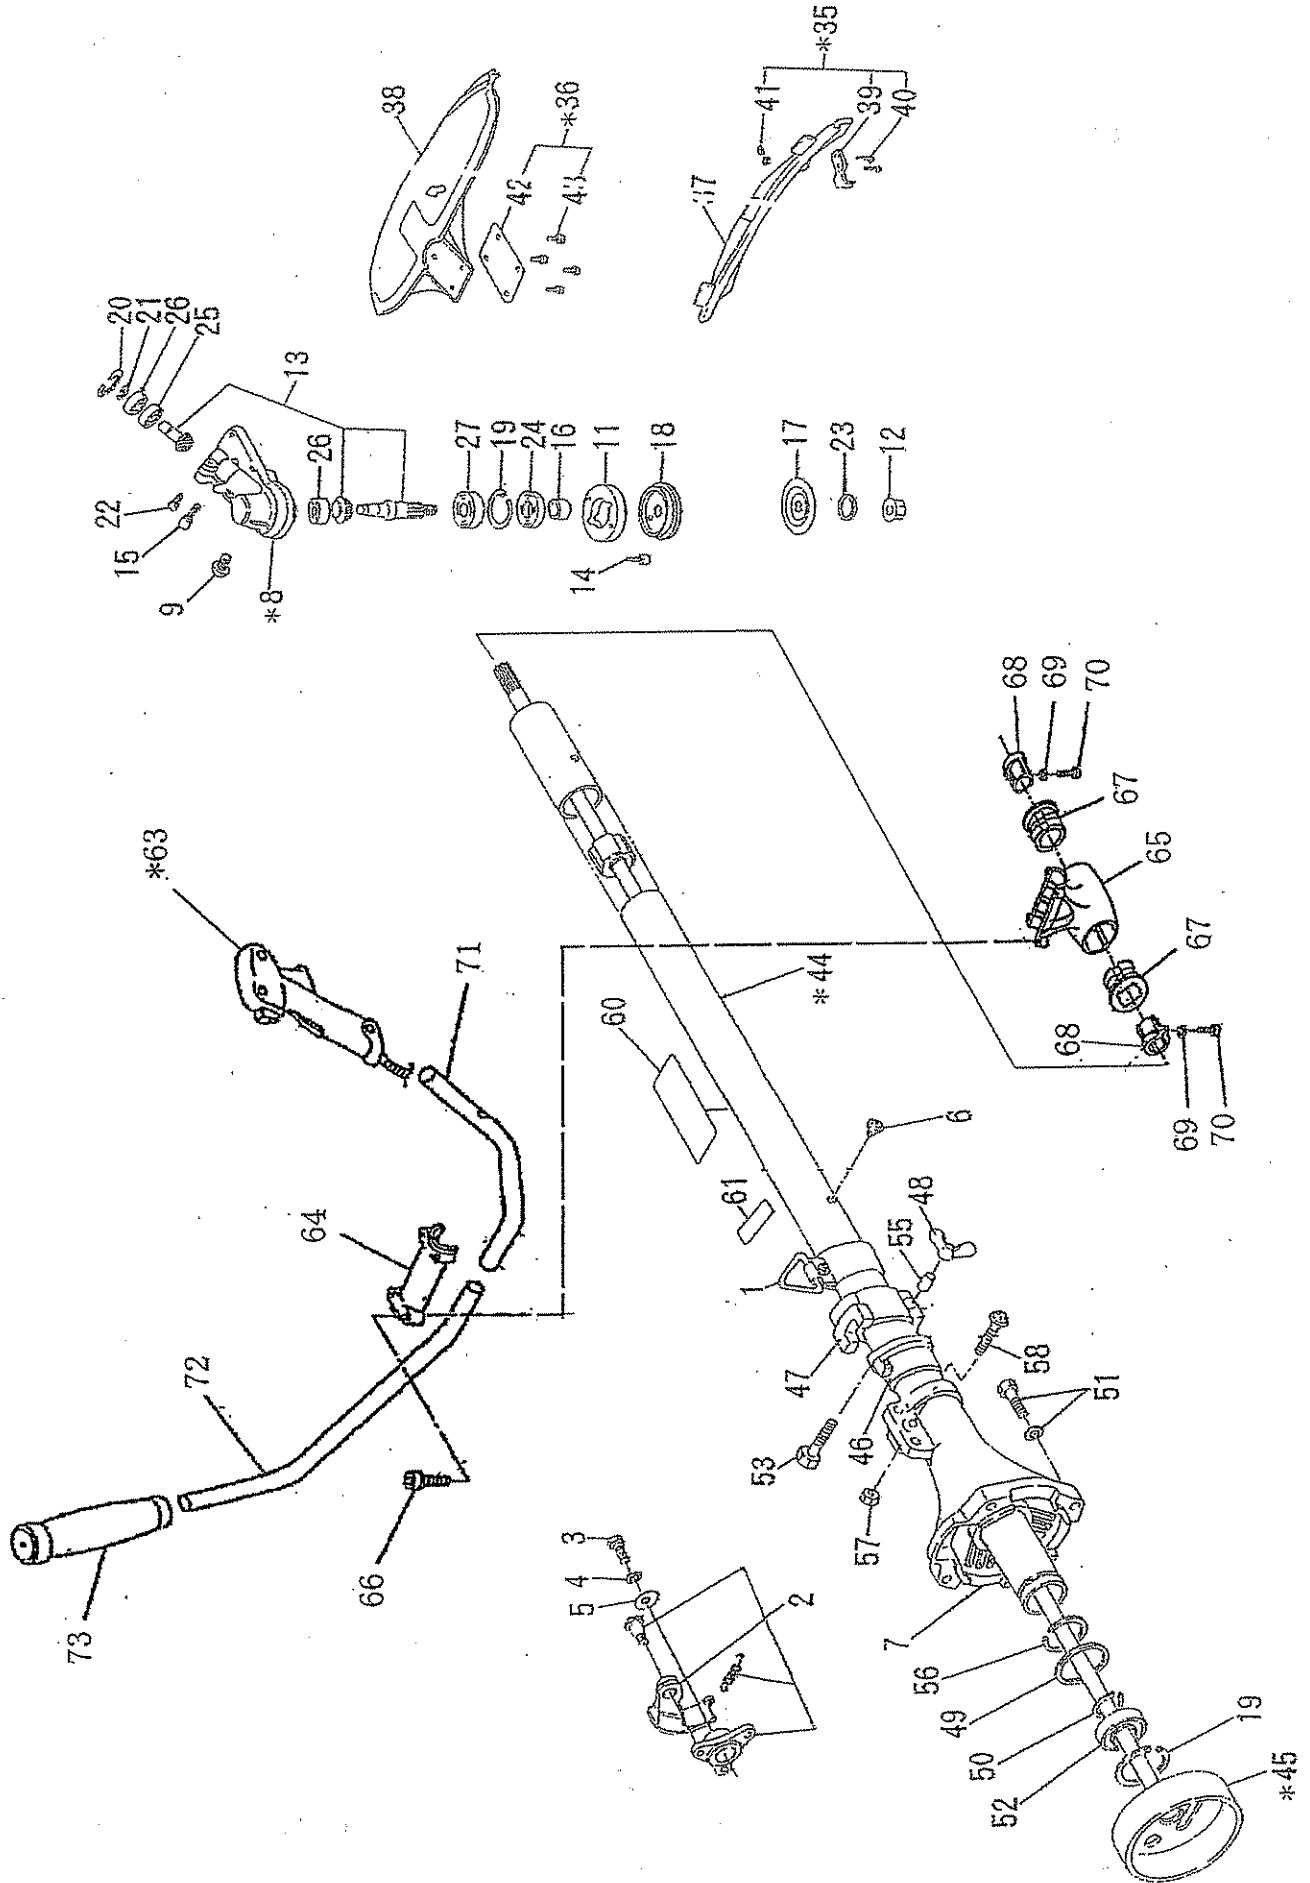

PARTS CATALOG

Model NB500E(CE SPEC.)

MACHINE BODY

NB500E PARTS LIST

CE SPEC.

KEY NO.	PART NO.	QTY.	DESCRIPTION	REMARKS
1	6407006001	1	BAND ASSY	
2	6452002000	1	CLUTCH	
3	6202500400	1	BOLT	
4	0032006000	1	SPRING WASHER (M6)	
5	6202500600	1	WASHER	
6	6301500700	1	BOLT OIL	
7	6351500000	1	CASE CLUTCH	
*8	6453011000-1	1	CASE GEAR ASSY (INCL.9~27)	
9	6453011110	1	BOLT OIL	
11	6453011050	1	GUARD	
12	6453011060	1	NUT	
13	6453012000	1	SHAFT CUTTER SET	
14	6453011120	2	SOCKET HEAD BOLT (M5×10 SW)	
15	6453011130	1	SOCKET HEAD BOLT (M5×15 SW)	
16	6453011020	1	SPACER	
17	6453011040	1	WASHER CLAMP	
18	6453011030	1	WASHER RECEIVE	
19	0031435000	2	SNAPRING INNER	
20	0031428000	1	SNAPRING INNER	
21	0031512000	1	SNAPRING OUTER	
22	0119069880	1	SOCKET HEAD BOLT (M6×20)	
23	0203109990	1	SPRING WASHER (M10)	
24	0440209910	1	OIL SEAL	
25	0600129920	1	BALL BEARING (#6001C3)	
26	0600129980	2	BALL BEARING (#6001ZZ)	
27	0600159880	1	BALL BEARING (#6202C3)	
28	6454500300	1	HANDLE	
*35	6458007000	1	BLADE SET (INCL.39-41)	
*36	6458006000	1	BOLT AND NUT SET (INCL.42 43)	
37	6458005030	1	COVER	
38	6458005010	1	SAFTY GUARD	
39	6458005040	1	BLADE	
40	0043505140	2	SCREW ASSY	
41	0021705000	2	NUT	
42	6458005020	1	FUXING PLATE	
43	6453011130	4	SOCKET HEAD BOLT (M5×15 SW)	
*44	6401008020	1	PIPE SHAFT COMPL. (INCL.56)	
*45	6401033000	1	SHAFT ASSY (INCL.19 50 52)	
46	6411502101	1	STOPPER	
47	6401503002	1	STOPPER	
48	6411501300	1	WING NUT	
49	6301501600	1	WASHER	