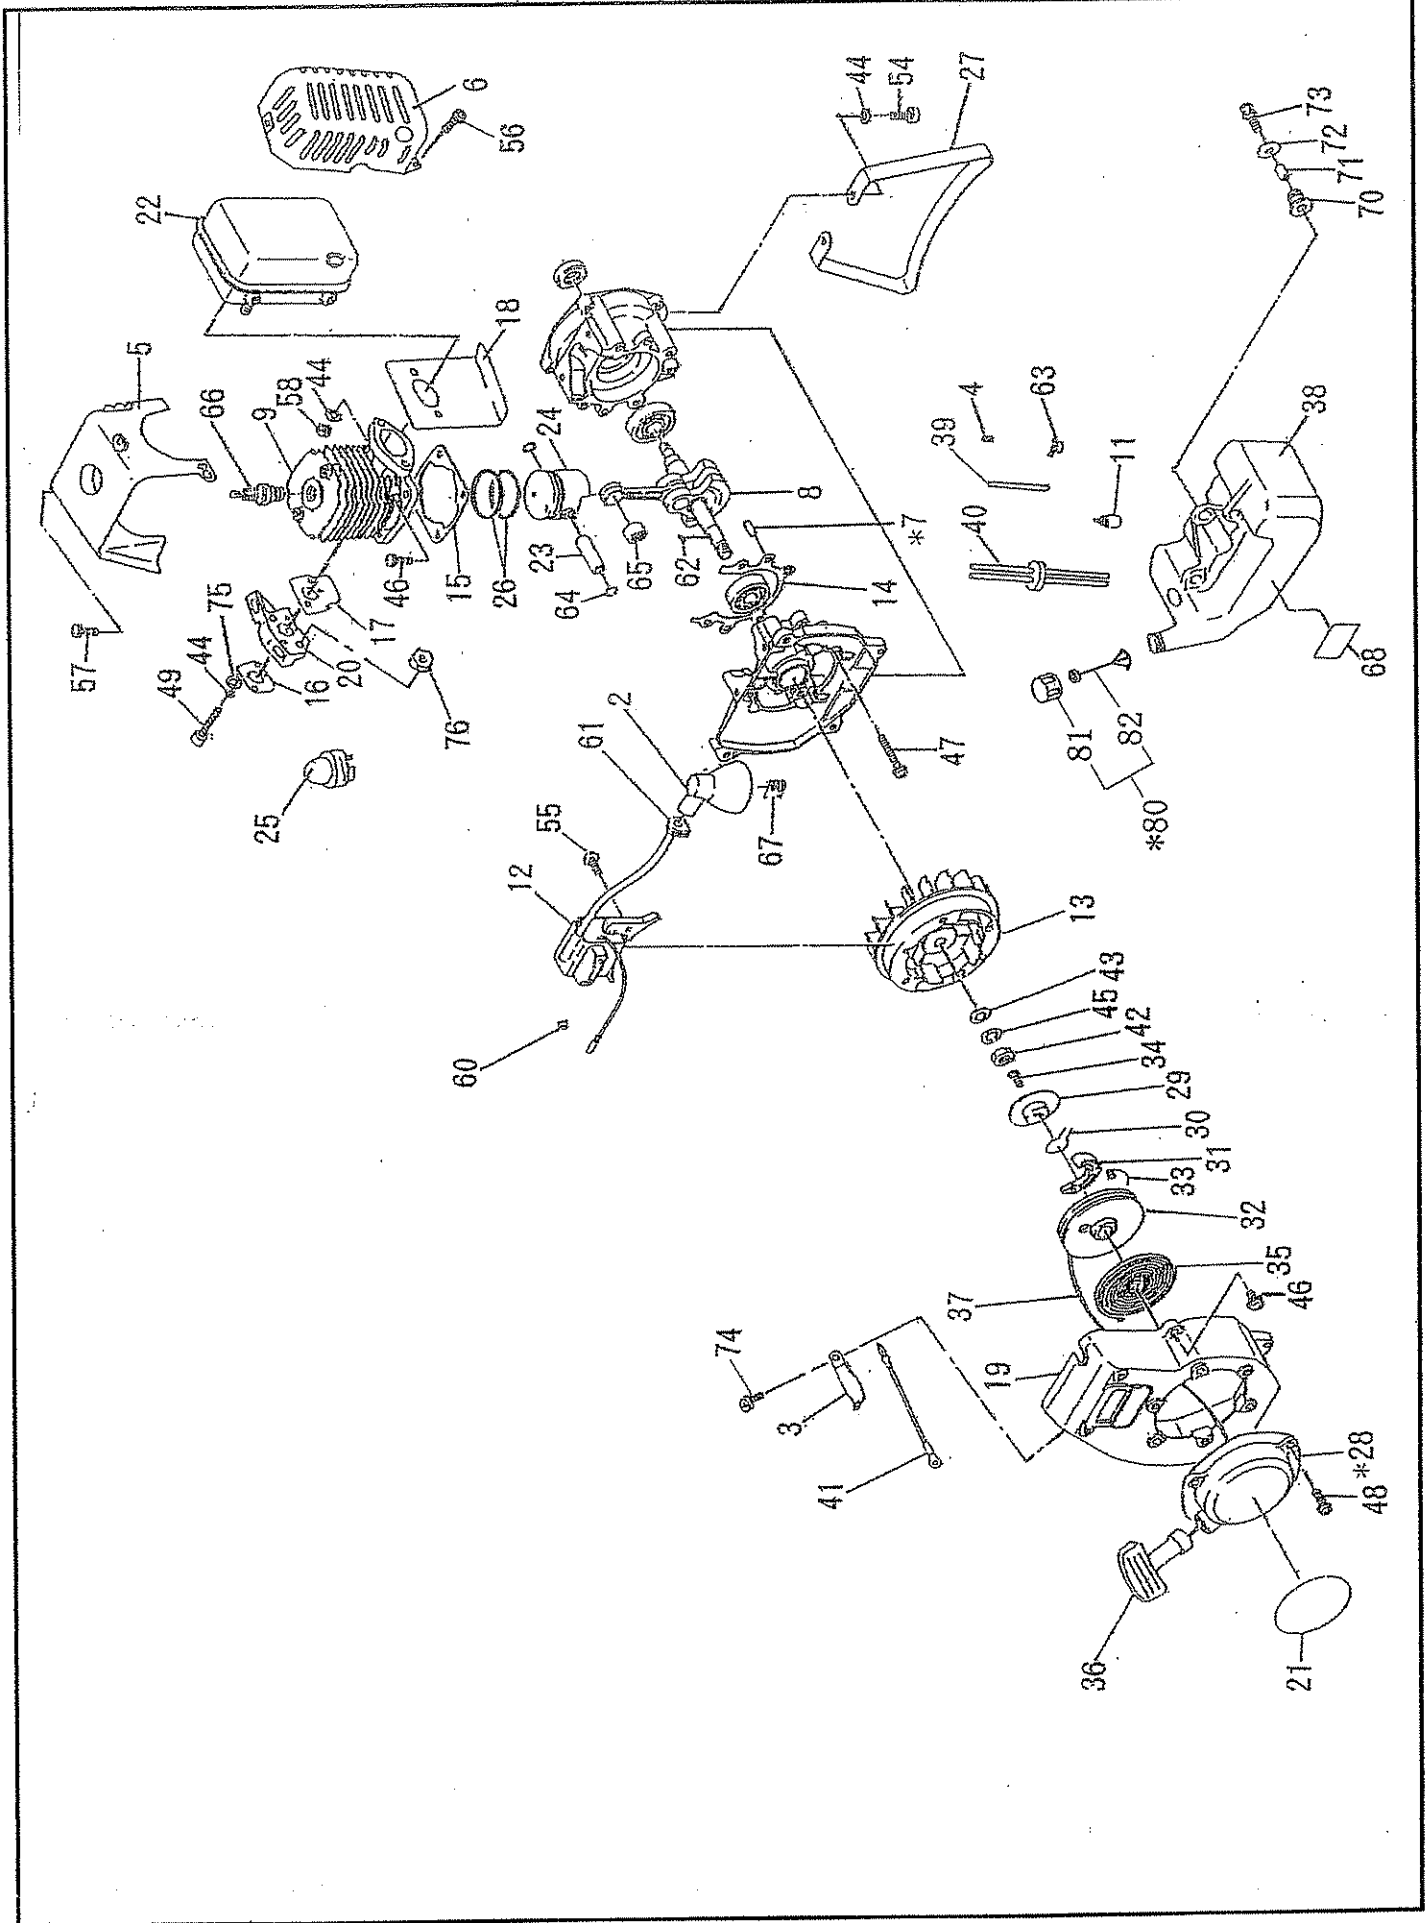

PARTS CATALOG

Model NB500E(CE SPEC.)

MACHINE BODY

NB500E PARTS LIST

CE SPEC.

KEY NO.	PART NO.	QTY.	DESCRIPTION	REMARKS
1	6407006001	1	BAND ASSY	
2	6452002000	1	CLUTCH	
3	6202500400	1	BOLT	
4	0032006000	1	SPRING WASHER (M6)	
5	6202500600	1	WASHER	
6	6301500700	1	BOLT OIL	
7	6351500000	1	CASE CLUTCH	
*8	6453011000-1	1	CASE GEAR ASSY (INCL.9~27)	
9	6453011110	1	BOLT OIL	
11	6453011050	1	GUARD	
12	6453011060	1	NUT	
13	6453012000	1	SHAFT CUTTER SET	
14	6453011120	2	SOCKET HEAD BOLT (M5×10 SW)	
15	6453011130	1	SOCKET HEAD BOLT (M5×15 SW)	
16	6453011020	1	SPACER	
17	6453011040	1	WASHER CLAMP	
18	6453011030	1	WASHER RECEIVE	
19	0031435000	2	SNAPRING INNER	
20	0031428000	1	SNAPRING INNER	
21	0031512000	1	SNAPRING OUTER	
22	0119069880	1	SOCKET HEAD BOLT (M6×20)	
23	0203109990	1	SPRING WASHER (M10)	
24	0440209910	1	OIL SEAL	
25	0600129920	1	BALL BEARING (#6001C3)	
26	0600129980	2	BALL BEARING (#6001ZZ)	
27	0600159880	1	BALL BEARING (#6202C3)	
28	6454500300	1	HANDLE	
*35	6458007000	1	BLADE SET (INCL.39-41)	
*36	6458006000	1	BOLT AND NUT SET (INCL.42 43)	
37	6458005030	1	COVER	
38	6458005010	1	SAFTY GUARD	
39	6458005040	1	BLADE	
40	0043505140	2	SCREW ASSY	
41	0021705000	2	NUT	
42	6458005020	1	FUXING PLATE	
43	6453011130	4	SOCKET HEAD BOLT (M5×15 SW)	
*44	6401008020	1	PIPE SHAFT COMPL. (INCL.56)	
*45	6401033000	1	SHAFT ASSY (INCL.19 50 52)	
46	6411502101	1	STOPPER	
47	6401503002	1	STOPPER	
48	6411501300	1	WING NUT	
49	6301501600	1	WASHER	