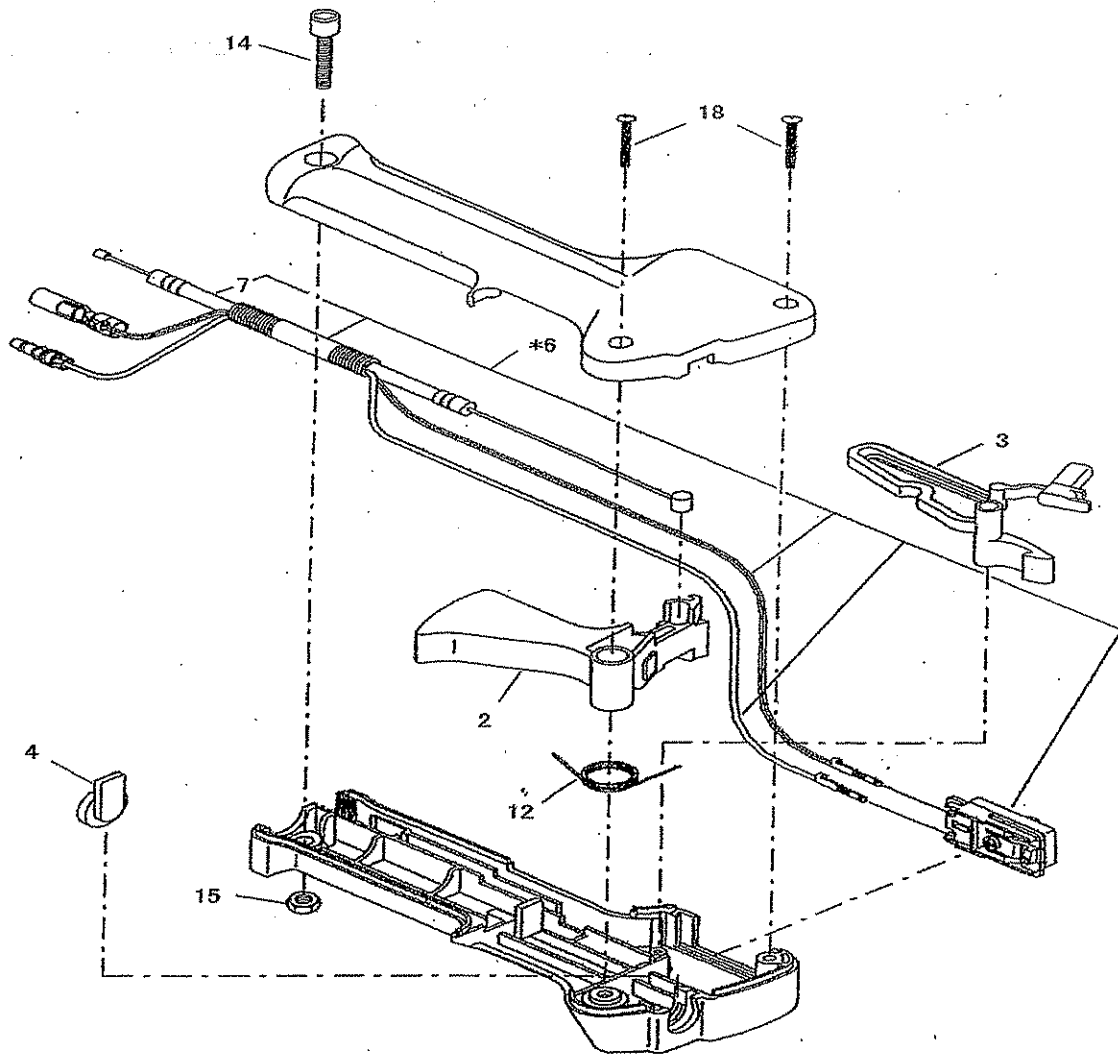

CONTROL LEVER ASSY

KEY NO.	PART NO.	Q'TY	DESCRIPTION	REMARKS
*63	6455007000	1	Control lever ass'y(incl.2to18)	
2	6215022030	1	Lever	
3	6195013010	1	Lever	
4	6195006150	1	Top	
*6	6455007010	1	Wire set(incl.7)	
7	6455007020	1	Wire compl.	
12	6195006050	1	Spring	
14	0119059980	1	Socket head bolt(M5x30)	
15	6215022040	1	Nut