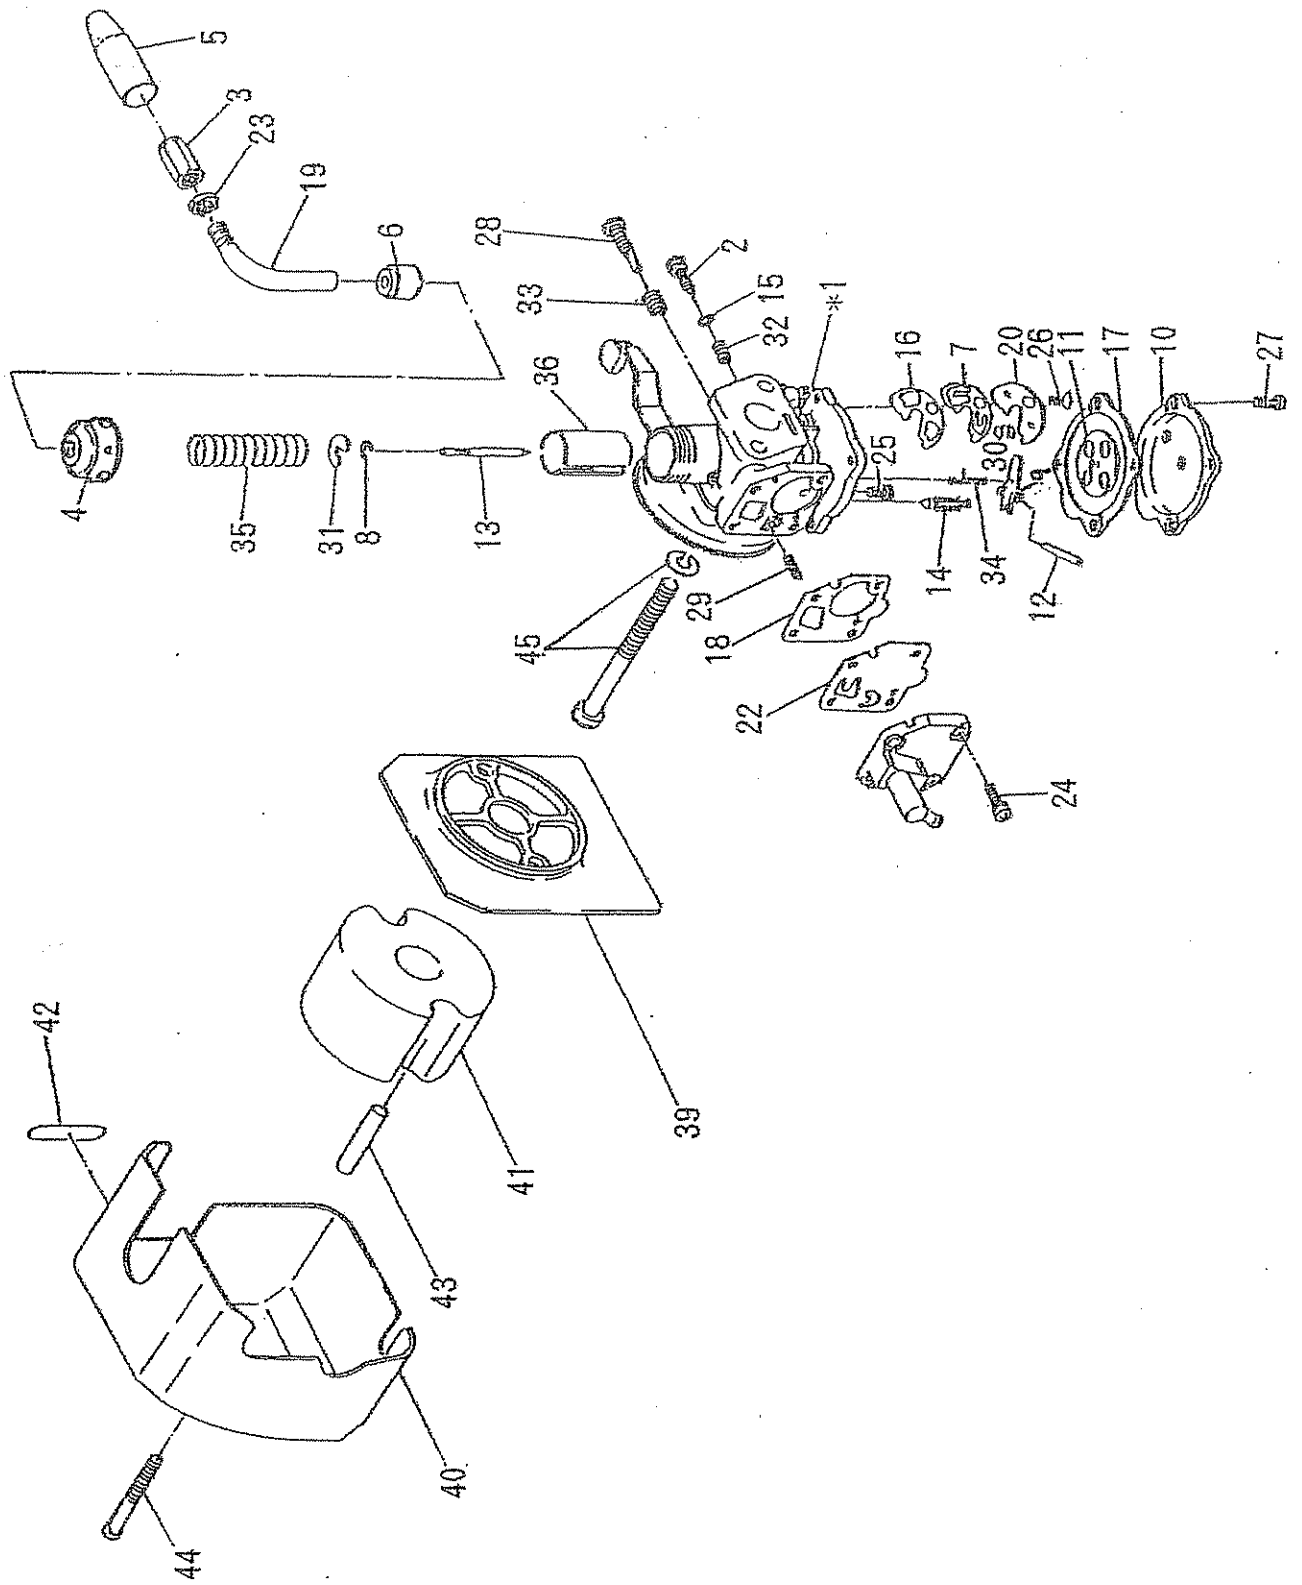

NB500E PARTS LIST

CE SPEC.

KEY NO.	PART NO.	QTY.	DESCRIPTION	REMARKS
1	5506009000	1	CARBURETOR (INCL.2~36)	
2	5506009040	1	MAIN ADJUST SCREW	
3	5426003030	1	ADJUSTER	
4	5426003010	1	BODY CAP	
5	5246004150	1	CAP	
6	5246004010	1	CAP,RUBBER	
7	5426003130	1	CHECK VALVE	
8	5106048050	1	E-RING	
9	5106043150	1	CONTROL LEVER	
10	5506001120	1	DIAPHRAGM COVER	
11	5426003050	1	DIAPHRAGM ASSY	
12	5106043130	1	HINGE PIN	
13	5506009010	1	JET NEEDLE	
14	5426003220	1	NEEDLE VALVE	
15	5106042060	1	O-RING	
16	5246005222	1	PACKING	
17	5506001040	1	DIAPHRAGM PACKING	
18	5106042310	1	PACKING PUMP	
19	5246004320	1	ADJUSTER PIPE	
20	5426003140	1	PLATE	
22	5426003060	1	PUMP DIAPHRAGM	
23	5426003020	1	ROCK NUT	
24	5106041220	4	SCREW (M3×10)	
25	5106043360	1	SCREW (M3×6)	
26	5426003150	1	SCREW	
27	5426003160	1	SCREW	
28	5106048230	1	SLOW STOP SCREW	
29	5106042150	1	NEEDLE VALVE SPRING	
30	5426003210	1	SPRING	
31	5506001060	1	SPRING RECEIVE	
32	5106042120	1	ADJUST SPRING	
33	5106048240	1	ADJUST SCREW SPRING	
34	5426003230	1	SPRING NEEDLE VALVE	
35	5506009020	1	SPRING THROTTLE	
36	5506001050	1	THROTTLE VALVE	
39	5503500400	1	HOLDER LEAD	
40	5503500300	1	COVER AIR CLEANER	
41	5103502700	1	ELEMENT AIR CLEANER	
42	6419504300	1	LABEL CHOKE	
43	0230049980	2	SPACER	
44	0043104300	2	SCREW PAN HEAD	
45	0043505450	2	SCREW ASSY