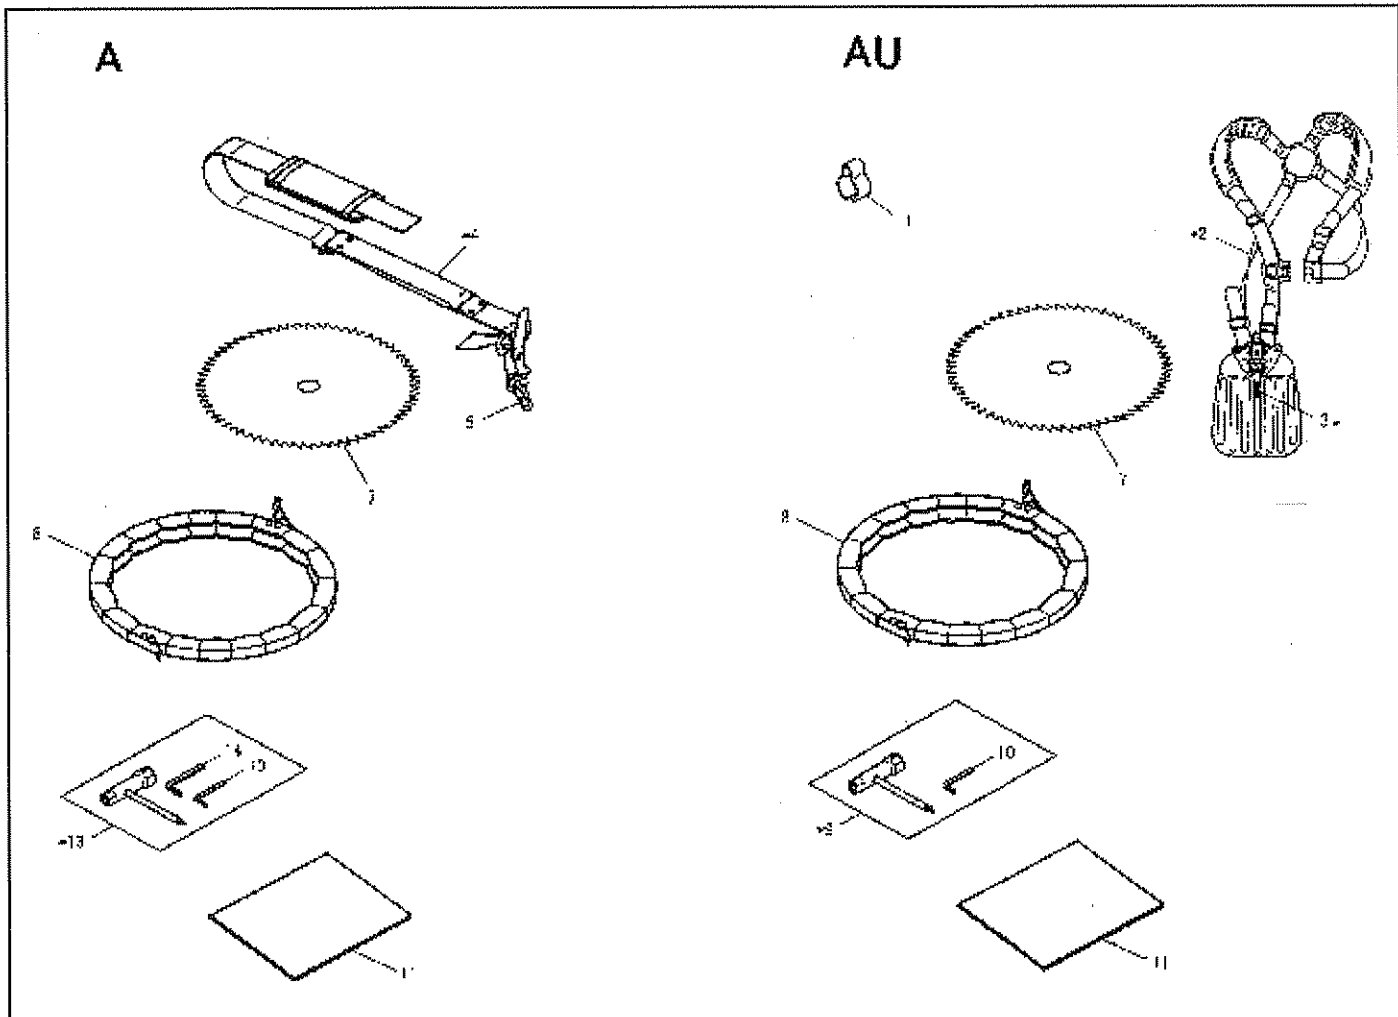

CONTROL LEVER

KEY No.	CARSWELL PART No.	QTY	DESCRIPTION	A	MANUFACTURER PART No.
*4	10239	1	Band Assy Incl. 5		6197003002
5	6228	1	Hook		6257500400
7	1300	1	Cutter 255 x 70		6408501801
8	1301	1	Cover, Cutter		6418500701
10	8096	1	Wrench, Socket Head M5		0717049990
11		1	Instruction Manual English		6279517800
*13	10240	1	Tool Incl. 10, 14		6279016001
14	1412	1	Wrench, Socket Head M6		0717059990

KEY No.	CARSWELL PART No.	QTY	DESCRIPTION	AU	MANUFACTURER PART No.
1	9973	2	Clamp, Wire ø24		6111502700
*2	1299	1	Band Assy Incl. 3		6247001001
3	10241	1	Hook		6417014150
7	1300	1	Cutter 255 x 70		6408501801
8	1301	1	Cover, Cutter		6418500701
*9	5426	1	Tool Incl. 10		6119019001
10	8096	1	Wrench, Socket Head M5		0717049990
11		1	Instruction Manual English		6279517800