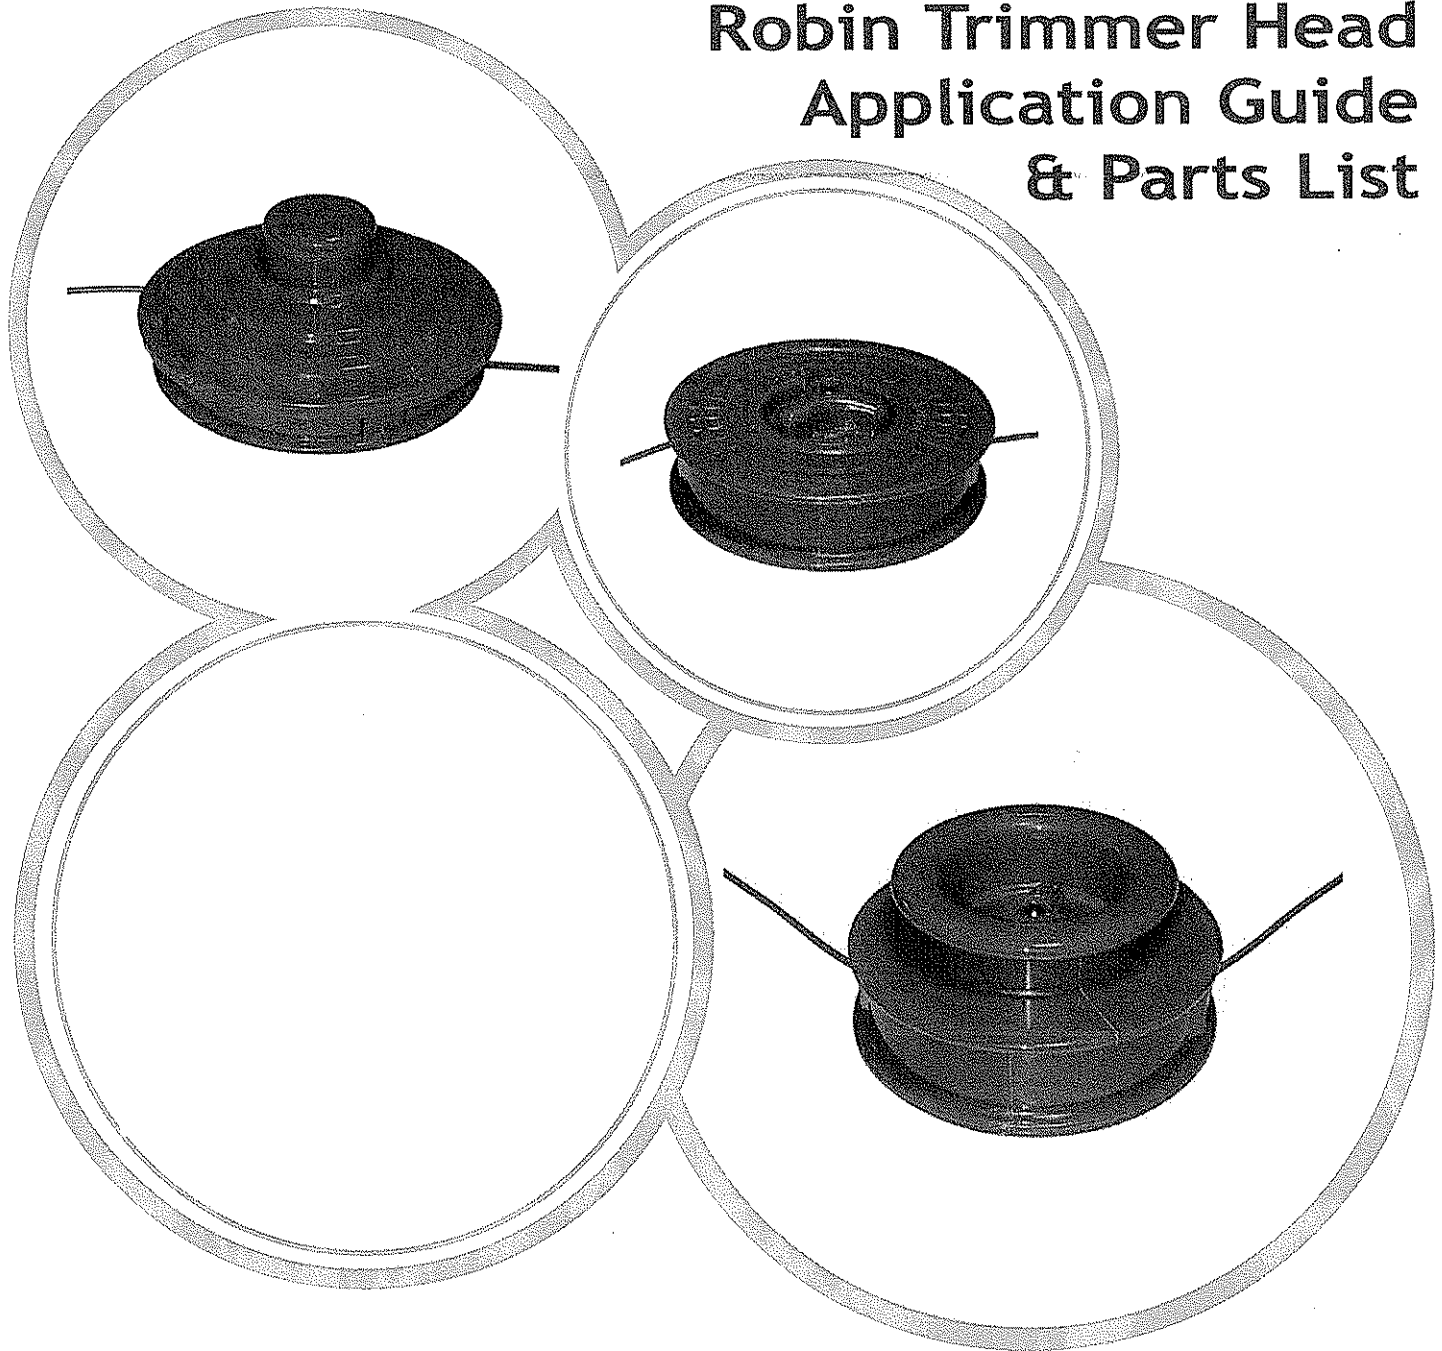

**Parts In Stock
To Fit All Robin Trimmer Heads !**

Robin Trimmer Head Application Guide & Parts List

Trimmer Heads

LO-PROFILE TWIST FEED HEADS

	Head #	Shaft Size	Applications	Parts List
		Arbor Bolt		
	1832	8mm x 1.25 Left Hand Female Counter Bore	NB16, NB16T, NB02, NB02T, NB03, NB211, NB26-AU, NB231, NB251, NB252, NB27, NB31, NB281, NB321, NB223, NB253, NB2001, BH2500, NB020A, NB2050, NB2250Z, NB2950.	 1938 - Housing  1939 L.H. - Spool  1939 R.H. - Spool  SS-105 - Spring  1937 L.H. - Knob  1937 R.H. - Knob  1934 - Eyelets
		UB-1005		
	1833	8mm x 1.25 Right Hand Female Counter Bore	NB23, NB171, NBF251, NBF252.	 1938 - Housing  1939 L.H. - Spool  1939 R.H. - Spool  SS-105 - Spring  1937 L.H. - Knob  1937 R.H. - Knob  1934 - Eyelets
		UB-1007		

MANUAL HEAVY-DUTY TWIST FEED HEADS

	Head #	Shaft Size	Applications	Parts List
		Arbor Bolt		
	1834	10mm x 1.00 Left Hand Female Counter Bore	NB04, NB30, NB50, NB351, NB411.	 1933 - Housing  1935 - Spool  SS-105 - Spring  1937 L.H. - Knob  1934 - Eyelets
		UB-1013		
	1874	10mm x 1.25 Left Hand Female Counter Bore	BH3500AU, BH3600AU.	 1933 - Housing  1935 - Spool  SS-105 - Spring  1937 L.H. - Knob  1934 - Eyelets
		UB-1014		