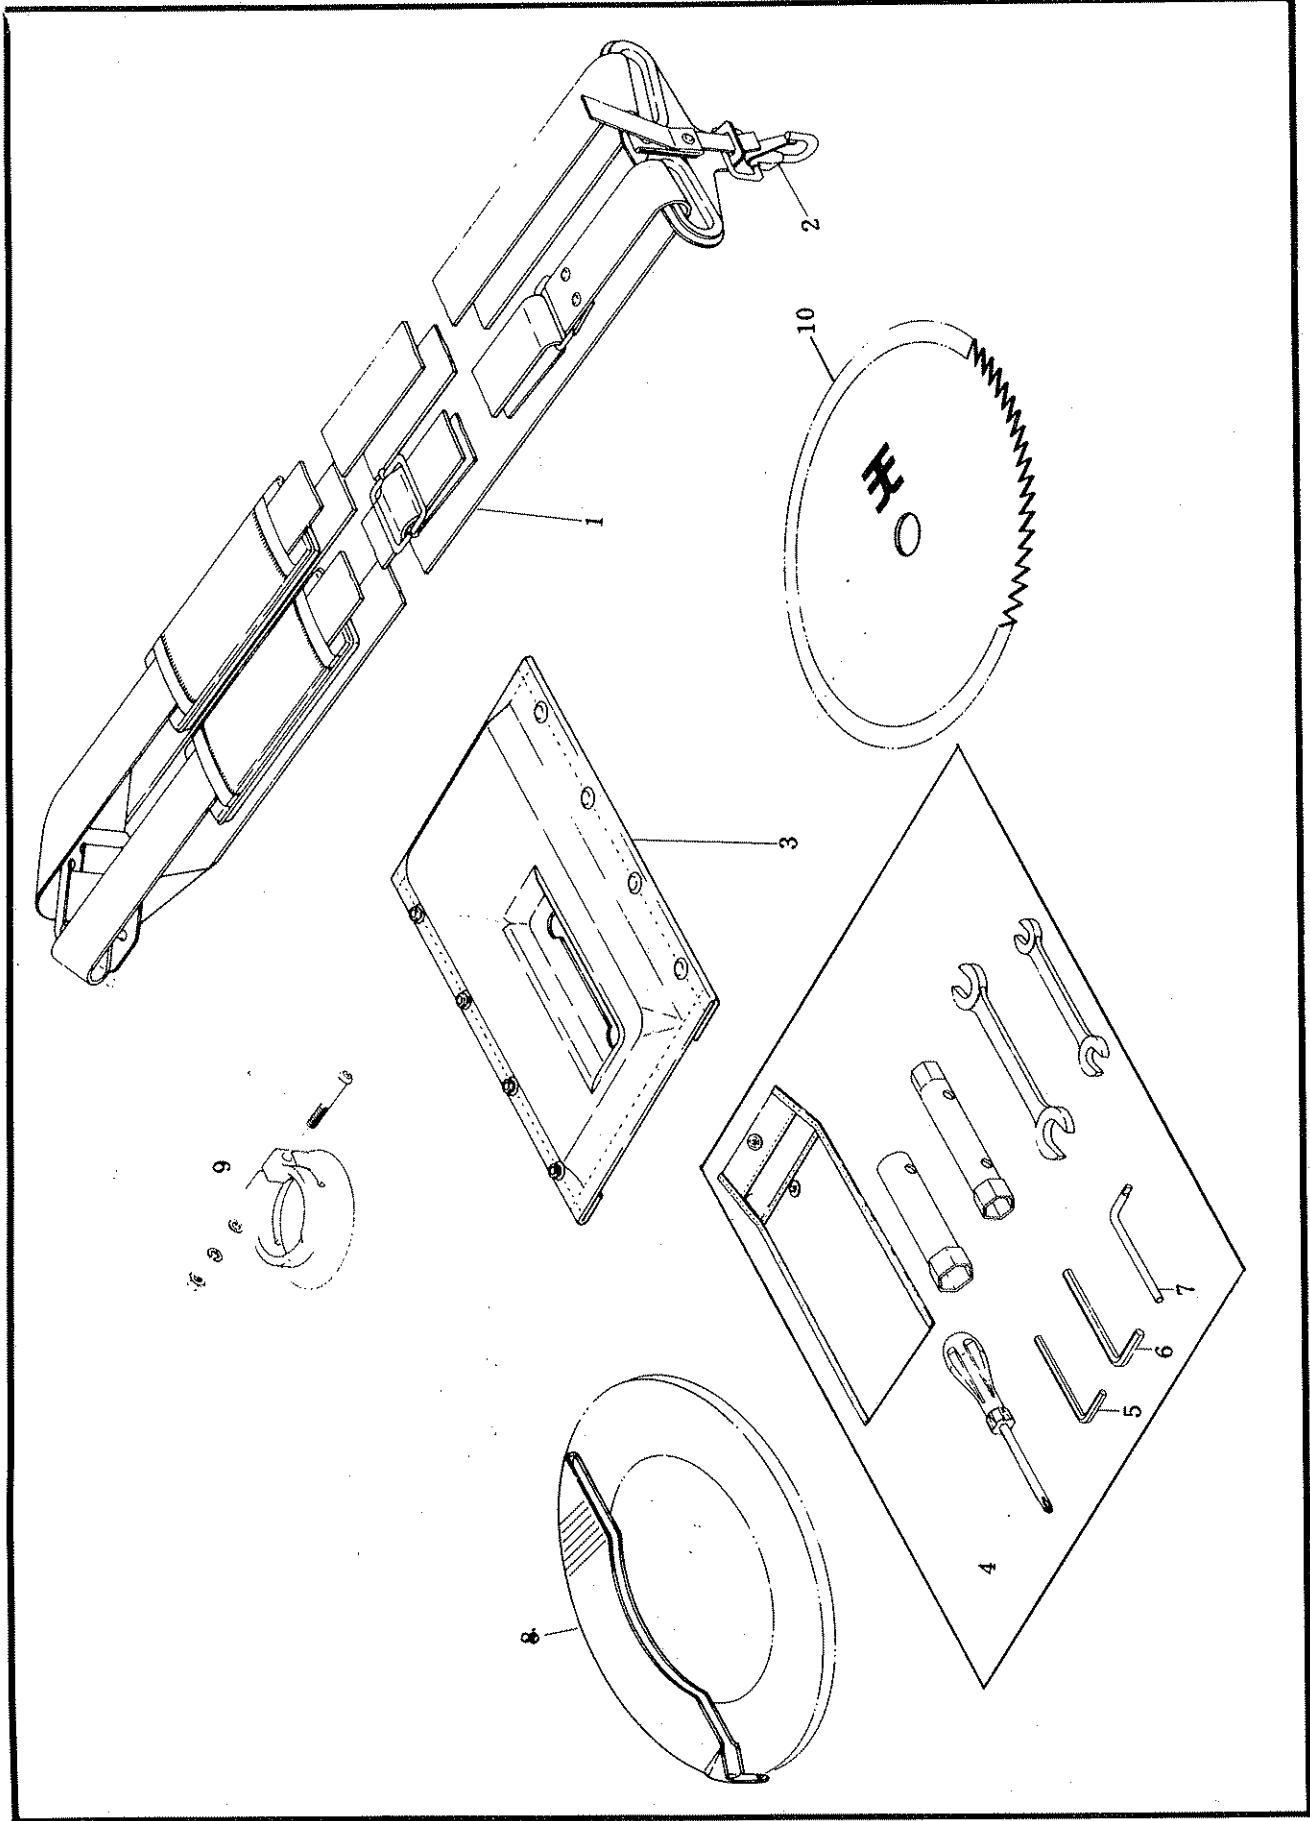

# Carburetor

NB04

Ref. No.	Mfg.'s No.	Part Name	Our Part No.	Qty.	Ref. No.	Mfg.'s No.	Part Name	Our Part No.	Qty.
1	EC03-0663a	Carburetor compl. (incl. 2-35)	4042	1					
2	CK/31	Cock body ass'y	4043	1					
3	VM15/151b	Piston valve (# 1.5)	4044	1					
4	J8-3N06	Jet needle	4045	1					
5	MD14/40	E ring	1305	1					
6	VM14C1/38b	Spring seat	1306	1					
7	VM15/24a	Spring	1307	1					
8	VM16/200	Top	4046	1					
9	VM12/43	Cap	4047	1					
10	MD13/44	Cable guide	4048	1					
11	M21/15	Cable adjuster lock nut	4049	1					
12	VM24/148	Cable adjuster	1312	1					
13	N102-221	Main jet (# 70)	4050	1					
14	VM15/173	Needle ass'y	4051	1					
15	VM15/353	Float arm	4052	1					
16	VM15/264	Float pin	1317	1					
17	VM15/351	Gasket	4053	1					
18	VM13/139	Float	4054	1					
19	VM13/185	Float chamber body	4055	1					
20	EC03-S0010	Guide screw compl.	4056	1					
21	VM13/68a	O ring	1323	1					
22	VM13/211	Clip	4057	1					
23	B2=0630	Bolt	1325	1					
24	B34/83	Washer	1326	1					
25	389/067	Square nut	1327	1					
26	M12F/46a	Spring	4058	2					
27	VM15/30	Throttle stop screw	1329	1					
28	MD16/15a	Air screw	4059	1					
29	VM13/98a	Net	1331	1					
30	VM13/121	Filter	1332	1					
31	CWZ=0416	Spring washer cross screw	4060	2					
32	VM15/348	Gasket	4061	1					
33	VM13/210	Filter	4062	1					
34	VM13/164	Pilot jet (# 35)	4063	1					
35	CW2=0414	Spring washer cross screw	1333	2					
36	EC03-0338	Silencer compl. (incl. 37)	4064	1					
37	0737-30995-0	Label	1335	1					
38	00436-0410-0	Screw ass'y (M4 x 10)	4065	4					