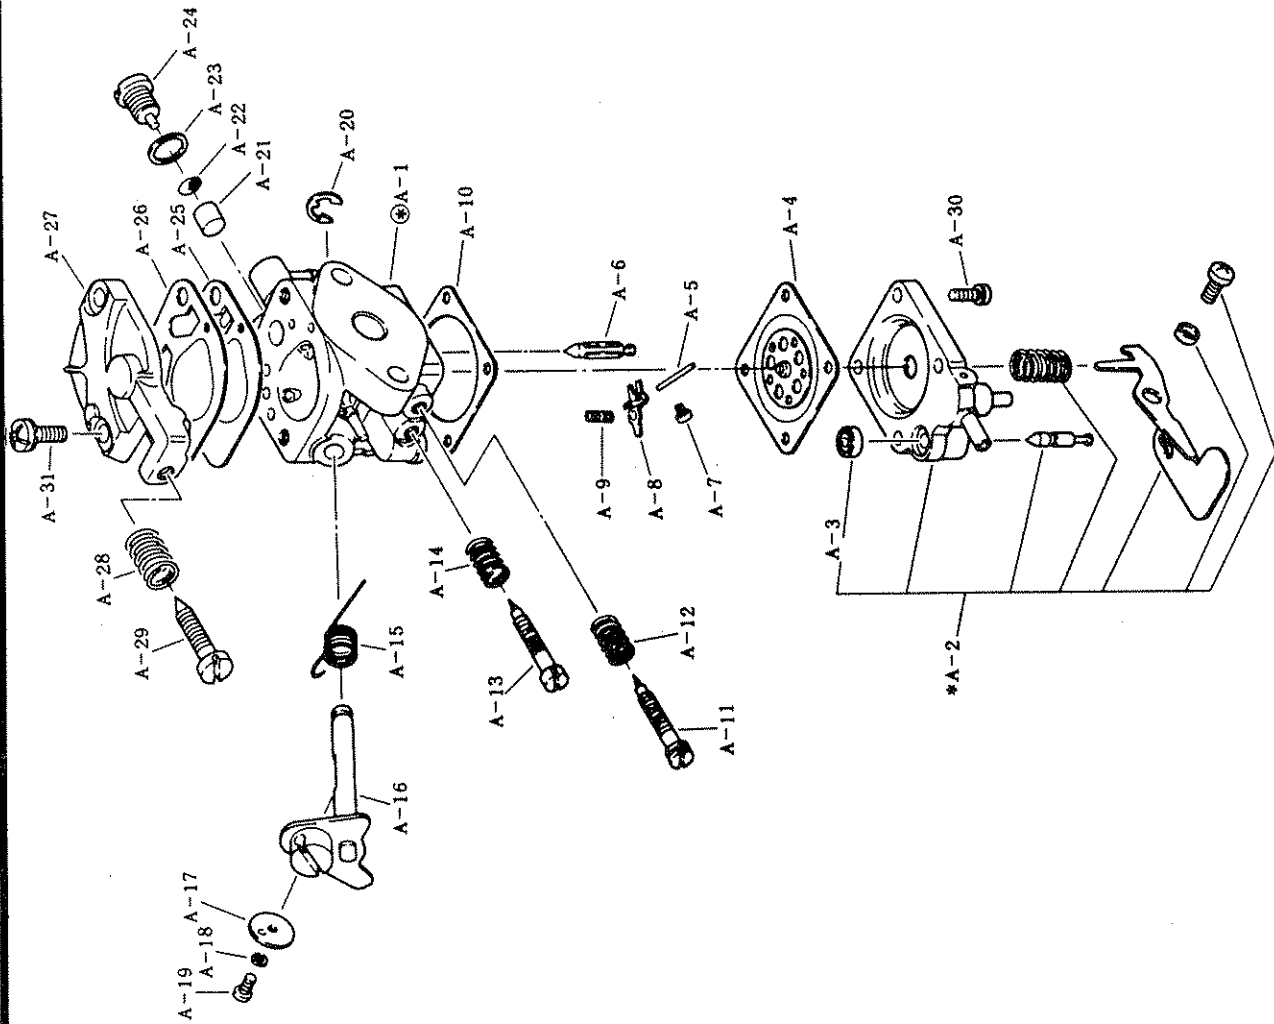

Engine body

NB23S

Ref. No.	Mfg.'s No.	Part Name	Our Part No.	Qty.	Ref. No.	Mfg.'s No.	Part Name	Our Part No.	Qty.
1	EC02-006	Crank case complete (incl. 2-4)	1001	1	40	EC02-6706	Spacer	1660	2
2	0440 12999 1	Oil seal (EC03-111ATC12227)	1002	2	41	0230 06999 1	Spacer (EC02-615)	1699	3
3	0600 12992 0	Ball bearing (EC02-130 6001C3)	1003	2	42	EC02-6601	Ring	1658	1
4	EC02-120A	Crank case packing	1004	1	43	EC02-055C	Magneto ass'y (incl. 44-48)	1039	1
5	EC02-1101	Cylinder	3301	1	44	3M-42272	Flywheel	1041	1
6	EC02-501E-G	Cylinder cover	1649	1	45	4M-73118	Ignition coil	1043	1
7	0650 14981 0	Spark plug (EC04-701)	1007	1	46	4M-14587	Breaker	1045	1
8	EC02-121B	Cylinder packing	1008	1	47	4M-03987	Condenser	1046	1
9	EC02-089A	Crankshaft complete	1641	1	48	5M-41354	Cover	1047	1
10	EC02-221C	Piston	1011	1	49	0140 04998 0	Plus & minus threads with plain washer (EC03-117)	1277	4
11	0610 08999 0	Needle bearing (EC02-231)	1012	1	50	0241 05998 5	Grommet (EC02-705E)	1050	1
12	EC02-211	Piston pin	1013	1	51	EC02-090B	Plug cap complete	1051	1
13	TG02-207A	Piston ring	1014	2	52	0203 08999 0	Spring washer (left) (K13-108)	1440	1
14	0565 07999 0	Clip (EC02-229)	1015	2	53	0170 08996 0	Nut (left) (K12-108)	1278	1
15	EC01A-0650A	Air cleaner complete (incl. 16-18)	1714	1	54	EC01A-6020	Vinyl pipe	1629	1
16	EC01A-6104	Cleaner element	1634	1	55	EC01A-0096	Adjusting screw	1607	1
17	EC01A-6027	Spacer	1630	2	56	EC02-312A	Heat deflector (incl. 62)	1645	1
18	EC01A-6103A	Choke lever	1633	1	57	EC02-323A	Heat deflector packing (carburetor side)	1647	1
19	EC02-058B-G	Recoil starter complete (incl. 20-27, 71)	1640	1	58	EC02-324A	Heat deflector packing (cylinder side)	1648	1
20	A57200100001	Starter knob	1018	1	59	EC02-720	Stop button	1057	1
21	A60002600000	Spiral spring	1020	1	60	NB23F-9122	Label (NB23S)	3302	1
22	A57100890000	Starter rope	1021	1	61	EC02-912	Label (caution)	1653	1
23	A54102600100	Reel	1721	1	62	00170 0516 0	Bolt (cross-recessed) M5×16	1425	3
24	A55002610000	Ratchet	1023	1	63	00237 0400 0	Flange nut (M4)	1426	1
25	A60102600000	Friction spring	1024	1	64	00310 0500 0	Washer (M5)	1184	6
26	A56002600110	Friction plate	1025	1	65	00310 0800 0	Washer (M8)	1428	1
27	A60503210000	Return spring	1605	1	66	00312 0500 0	Washer (M5)	1429	3
28	EC02-0306	Muffler assembly	1644	1	67	00320 0500 0	Spring washer (M5)	1286	13
29	EC02-3004-SA	Muffler cover	1654	1	68	00431 0506 0	Screw (M5×6)	1706	3
30	EC02-315B	Muffler gasket	1646	1	69	EC02-9418	Plus & minus screw assembly SW-W	3303	3
31	EC02-0098	Fuel pump assembly (incl. 32)	1642	1	70	00431 0508 0	Screw (M5×8) (M4×18)	1072	2
32	0561 08001 0	Hose clamp	1031	1	71	00431 0512 0	Screw (M5×12)	1442	1
33	EC02-6001	Fuel tank	1655	1	72	00431 0516 0	Screw (M5×16)	1074	9
34	EC02-0669C	Fuel tank cap complete	1718	1	73	EC02-3901	Screw (M5×16 S45C)	3304	1
35	EC02-6405A	Rubber tube	1657	1	74	00431 0525 0	Screw (M5×25)	1076	6
36	EC02-627B	Weight	1035	1	75	00532 0310 0	Woodruff key	1077	1
37	EC02-624	Felt	1036	1	76	00690 3160 0	Steel ball	1078	1
38	EC02-6701	Filter	1659	1	77	00431 0545 0	Screw (M5×45)	1709	2
39	EC02-6102	Fuel pipe	1656	1	78	EC02A-0696	Carburetor complete	1652