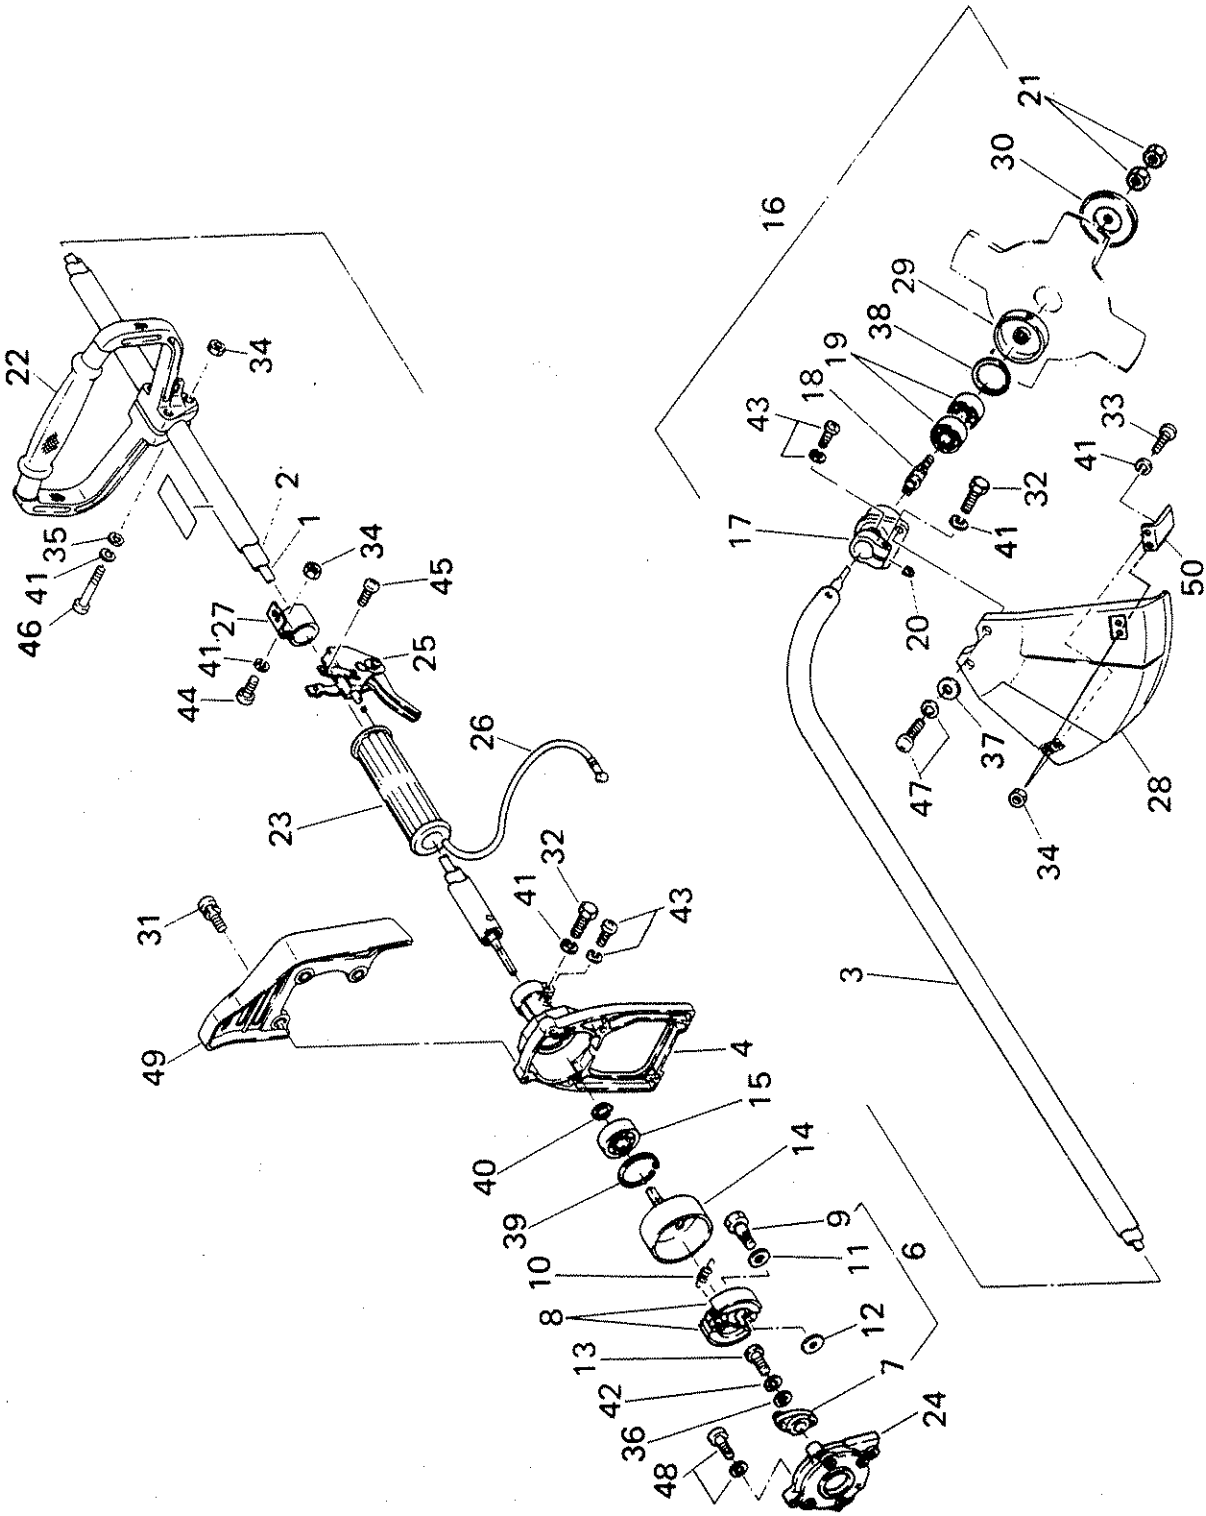

BRUSH CUTTER

Model NB23S

PARTS MANUAL

Machine body

NB23S

Ref. No.	Mfg.'s No.	Part Name	Our Part No.	Qty.	Ref. No.	Mfg.'s No.	Part Name	Our Part No.	Qty.
1	NB23F-1050	Flexible shaft complete	1684	1	40	00315-1200-0	Snap ring (outer)	1398	1
2	NB16F-1051	Liner complete	1667	1	41	00320-0500-0	Spring washer (M5)	1286	6
3	NB16F-1101	Pipe case 3/33	1668	1	42	00320-0600-0	Spring washer (M6)	1294	1
4	NB16F-1111/1B	Pipe case holder	1669	1	43	00110-0510-0	Bolt assembly (M5×10)	3149	2
6	NB02A-094E	Clutch ass'y (incl. 7-12)	1138	1	44	00431-0516-0	Screw (pan head) (M5×16)	1074	1
7	NB02A-201A	Holder	1662	1	45	00431-0518-0	Screw (pan head) (M5×18)	1707	1
8	NB02A-202D	Clutch shoe	1663	2	46	00431-0535-0	Screw (pan head) (M5×35)	3150	3
9	NB02A-203B	Clutch bolt	1664	2	47	00435-0620-0	Screw (pan head) (M6×20)	1711	2
10	NB25-2104	Spring	3305	1	48	EC02-8516	Plus & minus screw assembly SW (M5×16)	3153	1
11	NB02A-206	Washer (A)	1143	2	49	NB16F-5053	Spark plug guard	3153	1
12	NB02A-207	Washer (B)	1144	2	50	NB16F-8103	Cutter	3154	1
13	NB02A-205	Holder clamping bolt	1147	1					
14	NB16F-2050D	Clutch drum complete	1671	1					
15	NB25-2115	Ball bearing	1688	1					
16	NB23F-0301	Head case ass'y (incl. 17-21, 29, 30, 32, 38, 41, 43)	1683	1					
17	NB16F-3101/1	Head case	1672	1					
18	NB23F-3102B	Cutter shaft	1673	1					
19	NB16F-3110	Ball bearing	1674	2					
20	NB25-1114	Gasket (fiber)	1687	1					
21	00218-0800-0	Lock nut	1702	2					
22	NB16F-4105	Loop handle	3141	1					
23	NB16F-4102B	Grip	1676	1					
24	NB25-5103	Locating plate	3143	1					
25	NB16F-5001B	Throttle lever assembly	1677	1					
26	NB16F-5050A	Throttle wire complete	1678	1					
27	NB16F-7111B	Hanger	1679	1					
28	NB16F-8120	Safety cover	3146	1					
29	NB16F-8101B	Disk washer (upper)	1680	1					
30	NB16F-8102A	Disk washer (lower)	1681	1					
31	00118-0630-0	Bolt ass'y (M6×30)	3148	4					
32	00166-0525-0	Bolt (M5×25)	1701	2					
33	00431-0512-0	Screw (pan head) (M5×12)	1442	2					
34	00227-0500-0	Nut (M5)	1703	6					
35	00310-0500-0	Washer (M5)	1183	3					
36	00310-0600-0	Washer (M6)	1184	1					
37	00312-0600-0	Washer (M6)	1395	2					
38	00314-3000-0	Snap ring (inner)	1188	1					
39	00314-3200-0	Snap ring (inner)	1189	1					